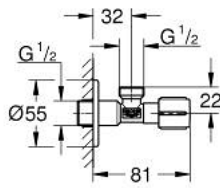

## 22 041 GL0 ANGLE VALVE 1/2"

### PRODUCT DESCRIPTION

- Colour: cool sunrise
- pre-roughened connection thread for easy sealing
- wall connection 1/2"
- outlet 1/2"
- water protected spindle shutoff, brass, with grease chamber and double o-ring sealing
- long connecting shaft
- ergonomic metal handle
- marking: neutral
- metal push-on escutcheon Ø 55 mm
- GROHE LongLife finish