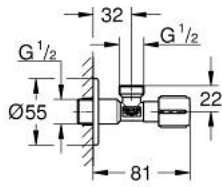

22 041 DL1 **ANGLE VALVE 1/2"**

PRODUCT DESCRIPTION

- Colour: brushed warm sunset
- pre-roughened connection thread for easy sealing
- wall connection 1/2"
- outlet 1/2"
- water protected spindle shutoff, brass, with grease chamber and double o-ring sealing
- long connecting shaft
- ergonomic metal handle
- marking: neutral
- metal push-on escutcheon Ø 55 mm
- GROHE LongLife finish