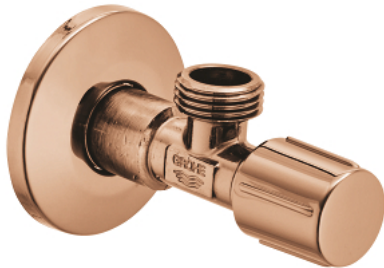

## 22 041 DA0 **ANGLE VALVE 1/2"**

### PRODUCT DESCRIPTION

- Colour: warm sunset
- pre-roughened connection thread for easy sealing
- wall connection 1/2"
- outlet 1/2"
- water protected spindle shutoff, brass, with grease chamber and double o-ring sealing
- long connecting shaft
- ergonomic metal handle
- marking: neutral
- metal push-on escutcheon Ø 55 mm
- GROHE LongLife finish