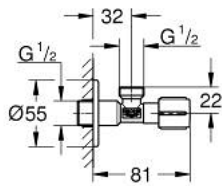

## 22 041 DA0 **ANGLE VALVE 1/2"**

### PRODUCT DESCRIPTION

- Colour: warm sunset
- pre-roughened connection thread for easy sealing
- wall connection 1/2"
- outlet 1/2"
- water protected spindle shutoff, brass, with grease chamber and double o-ring sealing
- long connecting shaft
- ergonomic metal handle
- marking: neutral
- metal push-on escutcheon Ø 55 mm
- GROHE LongLife finish