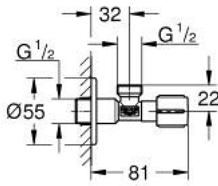

## 22 041 A00 ANGLE VALVE 1/2"

### PRODUCT DESCRIPTION

- Colour: hard graphite
- pre-roughened connection thread for easy sealing
- wall connection 1/2"
- outlet 1/2"
- water protected spindle shutoff, brass, with grease chamber and double o-ring sealing
- long connecting shaft
- ergonomic metal handle
- marking: neutral
- metal push-on escutcheon Ø 55 mm
- GROHE LongLife finish
- GROHE LongLife finish