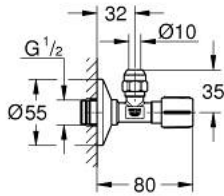

## 22 039 MS0 ANGLE VALVE 1/2"

### PRODUCT DESCRIPTION

- Colour: satin steel
- self-sealing connection thread
- wall connection 1/2"
- outlet thread 3/8"
- with length compensation
- with compression nut Ø 10mm
- water protected spindle shutoff, brass, with grease chamber and double o-ring sealing
- long connecting shaft
- ergonomic metal handle
- marking: neutral
- metal push-on escutcheon Ø 55 mm
- GROHE LongLife finish