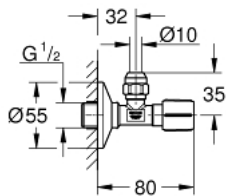

22 037 GN0 ANGLE VALVE 1/2"

PRODUCT DESCRIPTION

- Colour: brushed cool sunrise
- pre-roughened connection thread for easy sealing
- wall connection 1/2"
- outlet thread 3/8"
- with length compensation
- with compression nut Ø 10mm
- water protected spindle shutoff, brass, with grease chamber and double o-ring sealing
- long connecting shaft
- ergonomic metal handle
- marking: neutral
- metal push-on escutcheon Ø 55 mm
- GROHE LongLife finish