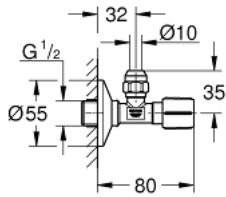

22 037 GL0 ANGLE VALVE 1/2"

PRODUCT DESCRIPTION

- Colour: cool sunrise
- pre-roughened connection thread for easy sealing
- wall connection 1/2"
- outlet thread 3/8"
- with length compensation
- with compression nut Ø 10mm
- water protected spindle shutoff, brass, with grease chamber and double o-ring sealing
- long connecting shaft
- ergonomic metal handle
- marking: neutral
- metal push-on escutcheon Ø 55 mm
- GROHE LongLife finish