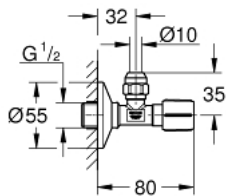

22 037 DL0 **ANGLE VALVE 1/2"**

PRODUCT DESCRIPTION

- Colour: brushed warm sunset
- wall connection 1/2"
- outlet thread 3/8"
- with length compensation
- with compression nut Ø 10mm
- water protected spindle shutoff, brass, with grease chamber and double o-ring sealing
- long connecting shaft
- ergonomic metal handle
- marking: neutral
- metal push-on escutcheon Ø 55 mm
- GROHE LongLife finish
- pre-roughened connection thread for easy sealing