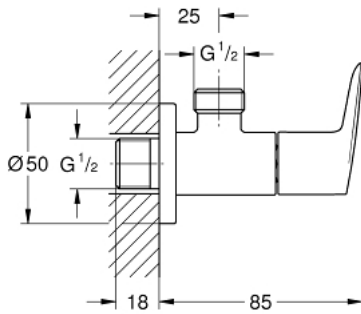

22 009 001 **BAUEDGE ANGLE VALVE 1/2"**

PRODUCT DESCRIPTION

- Colour: chrome
- outlet thread 1/2"
- headpart 3/8"
- GROHE LongLife finish

22 009 001 **BAUEDGE ANGLE VALVE 1/2"**

SPARE PARTS, September 2018 – now

1: Headpart (Spare part-nr. 06170000)