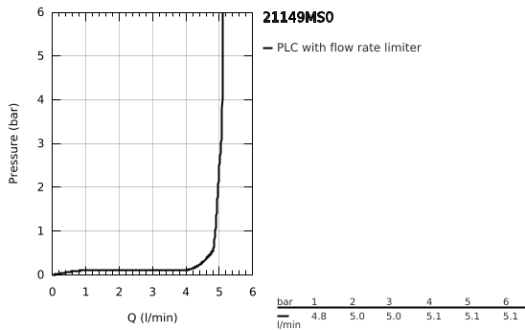

21 149 MS0 **ATRIO SINGLE-HOLE BASIN MIXER 1/2"**
XL-SIZE

PRODUCT DESCRIPTION

- Colour: satin steel
- for free-standing basins
- ceramic headparts 1/2", 90°
- GROHE LongLife finish
- GROHE EcoJoy - less water, perfect flow
- maximum flow rate (at 3 bar): 5 l/min
- rapid installation system
- swivel tubular spout with mousseur and stop limiter
- adjustable swivel area 0° / 150° / 360°
- Push-open waste set 1 1/4"
- flexible connection hoses
- with cross handles
- Sets of caps with "H" and "C" marking and without marking

21 149 MS0 **ATRIO SINGLE-HOLE BASIN MIXER 1/2"**
XL-SIZE

SPARE PARTS, October 2022 – now

- 1: Cross handles (Spare part-nr. 14215MS0)
- 2: Ceramic headpart, 1/2" (Spare part-nr. 45883000)
- 2.1: O-ring Ø18,2 x Ø1,7 (Spare part-nr. 0392400M)
- 3: Ceramic headpart, 1/2" (Spare part-nr. 45882000)
- 3.1: O-ring Ø18,2 x Ø1,7 (Spare part-nr. 0392400M)
- 4: Outlet (Spare part-nr. 101281MS00)
- 4.1: Flow straightener (Spare part-nr. 48408000)
- 4.2: Safety ring (Spare part-nr. 4826600M)
- 4.3: Sealing washer (Spare part-nr. 0128500M)
- 5: Shank fastening assembly (Spare part-nr. 48384000)
- 6: Waste set with push-open plug (Spare part-nr. 65807MS0)