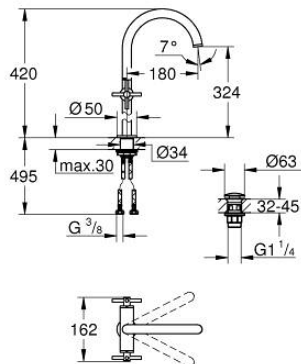

21 149 MS0 **ATRIO SINGLE-HOLE BASIN MIXER 1/2"**
XL-SIZE

PRODUCT DESCRIPTION

- Colour: satin steel
- for free-standing basins
- ceramic headparts 1/2", 90°
- GROHE LongLife finish
- GROHE EcoJoy - less water, perfect flow
- maximum flow rate (at 3 bar): 5 l/min
- rapid installation system
- swivel tubular spout with mousseur and stop limiter
- adjustable swivel area 0° / 150° / 360°
- Push-open waste set 1 1/4"
- flexible connection hoses
- with cross handles
- Sets of caps with "H" and "C" marking and without marking

21 149 MS0 **ATRIO SINGLE-HOLE BASIN MIXER 1/2"**
XL-SIZE

SPARE PARTS, October 2022 – now

- 1: Cross handles (Spare part-nr. 14215MS0)
- 2: Ceramic headpart, 1/2" (Spare part-nr. 45883000)
- 2.1: O-ring Ø18,2 x Ø1,7 (Spare part-nr. 0392400M)
- 3: Ceramic headpart, 1/2" (Spare part-nr. 45882000)
- 3.1: O-ring Ø18,2 x Ø1,7 (Spare part-nr. 0392400M)
- 4: Outlet (Spare part-nr. 101281MS00)
- 4.1: Flow straightener (Spare part-nr. 48408000)
- 4.2: Safety ring (Spare part-nr. 4826600M)
- 4.3: Sealing washer (Spare part-nr. 0128500M)
- 5: Shank fastening assembly (Spare part-nr. 48384000)
- 6: Waste set with push-open plug (Spare part-nr. 65807MS0)