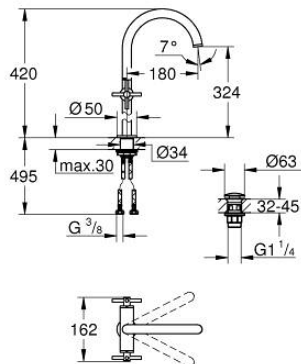

## 21 149 MG0 ATRIO SINGLE-HOLE BASIN MIXER 1/2" XL-SIZE

### PRODUCT DESCRIPTION

- Colour: satin graphite
- for free-standing basins
- ceramic headparts 1/2", 90°
- GROHE LongLife finish
- GROHE EcoJoy - less water, perfect flow
- maximum flow rate (at 3 bar): 5 l/min
- rapid installation system
- swivel tubular spout with mousseur and stop limiter
- adjustable swivel area 0° / 150° / 360°
- Push-open waste set 1 1/4"
- flexible connection hoses
- with cross handles
- Sets of caps with "H" and "C" marking and without marking

### SPARE PARTS, October 2022 – now

- 1: Cross handles (Spare part-nr. 14215MG0)
- 2: Ceramic headpart, 1/2" (Spare part-nr. 45883000)
- 2.1: O-ring Ø18,2 x Ø1,7 (Spare part-nr. 0392400M)
- 3: Ceramic headpart, 1/2" (Spare part-nr. 45882000)
- 3.1: O-ring Ø18,2 x Ø1,7 (Spare part-nr. 0392400M)
- 4: Outlet (Spare part-nr. 101281MG00)
- 4.1: Flow straightener (Spare part-nr. 48408000)
- 4.2: Safety ring (Spare part-nr. 4826600M)
- 4.3: Sealing washer (Spare part-nr. 0128500M)
- 5: Shank fastening assembly (Spare part-nr. 48384000)
- 6: Waste set with push-open plug (Spare part-nr. 65807MG0)