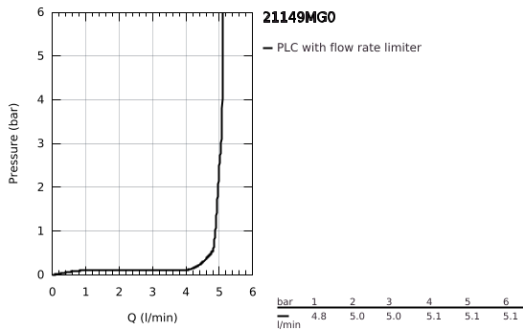

## 21 149 MG0 ATRIO SINGLE-HOLE BASIN MIXER 1/2" XL-SIZE

### PRODUCT DESCRIPTION

- Colour: satin graphite
- for free-standing basins
- ceramic headparts 1/2", 90°
- GROHE LongLife finish
- GROHE EcoJoy - less water, perfect flow
- maximum flow rate (at 3 bar): 5 l/min
- rapid installation system
- swivel tubular spout with mousseur and stop limiter
- adjustable swivel area 0° / 150° / 360°
- Push-open waste set 1 1/4"
- flexible connection hoses
- with cross handles
- Sets of caps with "H" and "C" marking and without marking