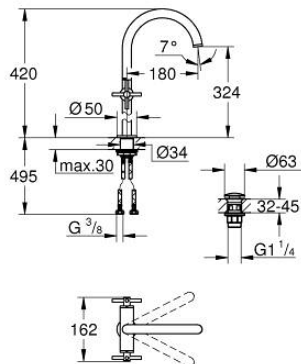

21 149 GN0 ATRIO SINGLE-HOLE BASIN MIXER 1/2" XL-SIZE

PRODUCT DESCRIPTION

- Colour: brushed cool sunrise
- for free-standing basins
- ceramic headparts 1/2", 90°
- GROHE LongLife finish
- GROHE EcoJoy - less water, perfect flow
- maximum flow rate (at 3 bar): 5 l/min
- rapid installation system
- swivel tubular spout with mousseur and stop limiter
- adjustable swivel area 0° / 150° / 360°
- Push-open waste set 1 1/4"
- flexible connection hoses
- with cross handles
- Sets of caps with "H" and "C" marking and without marking

21 149 GN0 ATRIO SINGLE-HOLE BASIN MIXER 1/2" XL-SIZE

SPARE PARTS, November 2022 – now

- 1: Cross handles (Spare part-nr. 14215GN0)
- 2: Ceramic headpart, 1/2" (Spare part-nr. 45883000)
- 2.1: O-ring Ø18,2 x Ø1,7 (Spare part-nr. 0392400M)
- 3: Ceramic headpart, 1/2" (Spare part-nr. 45882000)
- 3.1: O-ring Ø18,2 x Ø1,7 (Spare part-nr. 0392400M)
- 4: Outlet (Spare part-nr. 101281GN00)
- 4.1: Flow straightener (Spare part-nr. 48408000)
- 4.2: Safety ring (Spare part-nr. 4826600M)
- 4.3: Sealing washer (Spare part-nr. 0128500M)
- 5: Shank fastening assembly (Spare part-nr. 48384000)
- 6: Waste set with push-open plug (Spare part-nr. 65807GN0)