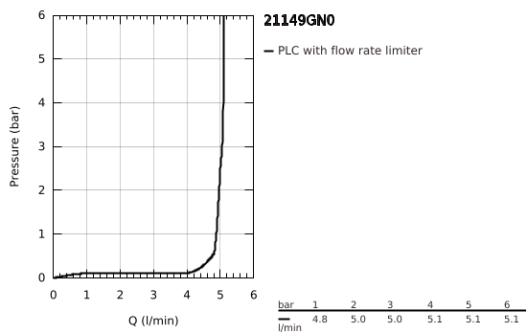

21 149 GN0 ATRIO SINGLE-HOLE BASIN MIXER 1/2" XL-SIZE

PRODUCT DESCRIPTION

- Colour: brushed cool sunrise
- for free-standing basins
- ceramic headparts 1/2", 90°
- GROHE LongLife finish
- GROHE EcoJoy - less water, perfect flow
- maximum flow rate (at 3 bar): 5 l/min
- rapid installation system
- swivel tubular spout with mousseur and stop limiter
- adjustable swivel area 0° / 150° / 360°
- Push-open waste set 1 1/4"
- flexible connection hoses
- with cross handles
- Sets of caps with "H" and "C" marking and without marking

21 149 GN0 ATRIO SINGLE-HOLE BASIN MIXER 1/2" XL-SIZE

SPARE PARTS, November 2022 – now

- 1: Cross handles (Spare part-nr. 14215GN0)
- 2: Ceramic headpart, 1/2" (Spare part-nr. 45883000)
- 2.1: O-ring Ø18,2 x Ø1,7 (Spare part-nr. 0392400M)
- 3: Ceramic headpart, 1/2" (Spare part-nr. 45882000)
- 3.1: O-ring Ø18,2 x Ø1,7 (Spare part-nr. 0392400M)
- 4: Outlet (Spare part-nr. 101281GN00)
- 4.1: Flow straightener (Spare part-nr. 48408000)
- 4.2: Safety ring (Spare part-nr. 4826600M)
- 4.3: Sealing washer (Spare part-nr. 0128500M)
- 5: Shank fastening assembly (Spare part-nr. 48384000)
- 6: Waste set with push-open plug (Spare part-nr. 65807GN0)