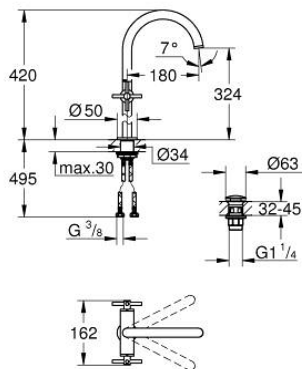

## 21 149 GL0 ATRIO SINGLE-HOLE BASIN MIXER 1/2" XL-SIZE

### PRODUCT DESCRIPTION

- Colour: cool sunrise
- for free-standing basins
- ceramic headparts 1/2", 90°
- GROHE LongLife finish
- GROHE EcoJoy - less water, perfect flow
- maximum flow rate (at 3 bar): 5 l/min
- rapid installation system
- swivel tubular spout with mousseur and stop limiter
- adjustable swivel area 0° / 150° / 360°
- Push-open waste set 1 1/4"
- flexible connection hoses
- with cross handles
- Sets of caps with "H" and "C" marking and without marking

### SPARE PARTS, October 2021 – now

- 1: Cross handles (Spare part-nr. 14215GL0)
- 2: Ceramic headpart, 1/2" (Spare part-nr. 45883000)
- 2.1: O-ring Ø18,2 x Ø1,7 (Spare part-nr. 0392400M)
- 3: Ceramic headpart, 1/2" (Spare part-nr. 45882000)
- 3.1: O-ring Ø18,2 x Ø1,7 (Spare part-nr. 0392400M)
- 4: Outlet (Spare part-nr. 101281GL00)
- 4.1: Flow straightener (Spare part-nr. 48408000)
- 4.2: Safety ring (Spare part-nr. 4826600M)
- 4.3: Sealing washer (Spare part-nr. 0128500M)
- 5: Shank fastening assembly (Spare part-nr. 48384000)
- 6: Waste set with push-open plug (Spare part-nr. 65807GL0)