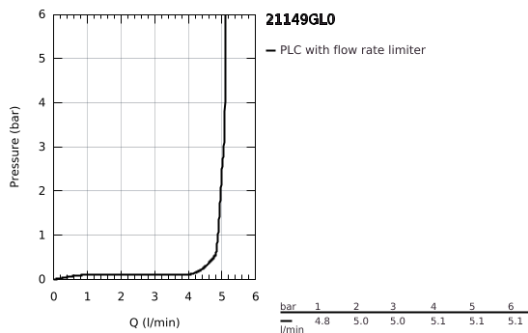

## 21 149 GL0 ATRIO SINGLE-HOLE BASIN MIXER 1/2" XL-SIZE

### PRODUCT DESCRIPTION

- Colour: cool sunrise
- for free-standing basins
- ceramic headparts 1/2", 90°
- GROHE LongLife finish
- GROHE EcoJoy - less water, perfect flow
- maximum flow rate (at 3 bar): 5 l/min
- rapid installation system
- swivel tubular spout with mousseur and stop limiter
- adjustable swivel area 0° / 150° / 360°
- Push-open waste set 1 1/4"
- flexible connection hoses
- with cross handles
- Sets of caps with "H" and "C" marking and without marking

### SPARE PARTS, October 2021 – now

- 1: Cross handles (Spare part-nr. 14215GL0)
- 2: Ceramic headpart, 1/2" (Spare part-nr. 45883000)
- 2.1: O-ring Ø18,2 x Ø1,7 (Spare part-nr. 0392400M)
- 3: Ceramic headpart, 1/2" (Spare part-nr. 45882000)
- 3.1: O-ring Ø18,2 x Ø1,7 (Spare part-nr. 0392400M)
- 4: Outlet (Spare part-nr. 101281GL00)
- 4.1: Flow straightener (Spare part-nr. 48408000)
- 4.2: Safety ring (Spare part-nr. 4826600M)
- 4.3: Sealing washer (Spare part-nr. 0128500M)
- 5: Shank fastening assembly (Spare part-nr. 48384000)
- 6: Waste set with push-open plug (Spare part-nr. 65807GL0)