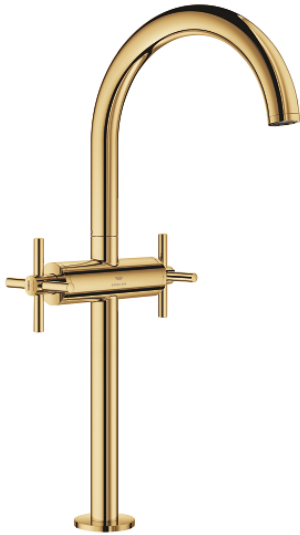

## 21 149 GL0 ATRIO SINGLE-HOLE BASIN MIXER 1/2" XL-SIZE

### PRODUCT DESCRIPTION

- Colour: cool sunrise
- for free-standing basins
- ceramic headparts 1/2", 90°
- GROHE LongLife finish
- GROHE EcoJoy - less water, perfect flow
- maximum flow rate (at 3 bar): 5 l/min
- rapid installation system
- swivel tubular spout with mousseur and stop limiter
- adjustable swivel area 0° / 150° / 360°
- Push-open waste set 1 1/4"
- flexible connection hoses
- with cross handles
- Sets of caps with "H" and "C" marking and without marking

### SPARE PARTS, October 2021 – now

- 1: Cross handles (Spare part-nr. 14215GL0)
- 2: Ceramic headpart, 1/2" (Spare part-nr. 45883000)
- 2.1: O-ring Ø18,2 x Ø1,7 (Spare part-nr. 0392400M)
- 3: Ceramic headpart, 1/2" (Spare part-nr. 45882000)
- 3.1: O-ring Ø18,2 x Ø1,7 (Spare part-nr. 0392400M)
- 4: Outlet (Spare part-nr. 101281GL00)
- 4.1: Flow straightener (Spare part-nr. 48408000)
- 4.2: Safety ring (Spare part-nr. 4826600M)
- 4.3: Sealing washer (Spare part-nr. 0128500M)
- 5: Shank fastening assembly (Spare part-nr. 48384000)
- 6: Waste set with push-open plug (Spare part-nr. 65807GL0)