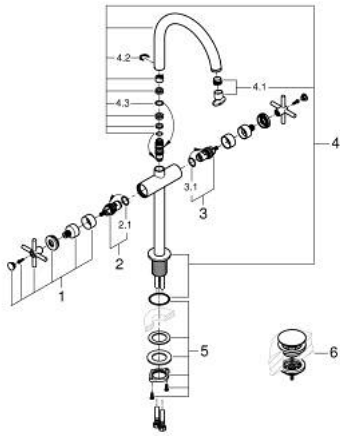

## 21 149 GL0 ATRIO SINGLE-HOLE BASIN MIXER 1/2" XL-SIZE

### PRODUCT DESCRIPTION

- Colour: cool sunrise
- for free-standing basins
- ceramic headparts 1/2", 90°
- GROHE LongLife finish
- GROHE EcoJoy - less water, perfect flow
- maximum flow rate (at 3 bar): 5 l/min
- rapid installation system
- swivel tubular spout with mousseur and stop limiter
- adjustable swivel area 0° / 150° / 360°
- Push-open waste set 1 1/4"
- flexible connection hoses
- with cross handles
- Sets of caps with "H" and "C" marking and without marking

### SPARE PARTS, October 2021 – now

- 1: Cross handles (Spare part-nr. 14215GL0)
- 2: Ceramic headpart, 1/2" (Spare part-nr. 45883000)
- 2.1: O-ring Ø18,2 x Ø1,7 (Spare part-nr. 0392400M)
- 3: Ceramic headpart, 1/2" (Spare part-nr. 45882000)
- 3.1: O-ring Ø18,2 x Ø1,7 (Spare part-nr. 0392400M)
- 4: Outlet (Spare part-nr. 101281GL00)
- 4.1: Flow straightener (Spare part-nr. 48408000)
- 4.2: Safety ring (Spare part-nr. 4826600M)
- 4.3: Sealing washer (Spare part-nr. 0128500M)
- 5: Shank fastening assembly (Spare part-nr. 48384000)
- 6: Waste set with push-open plug (Spare part-nr. 65807GL0)