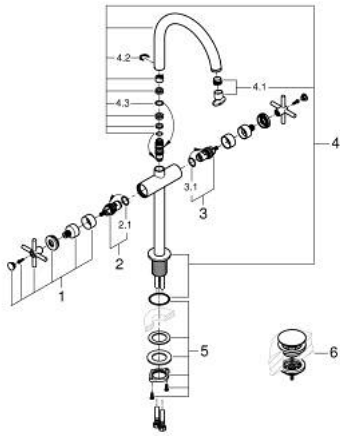

21 149 DL0 ATRIO SINGLE-HOLE BASIN MIXER 1/2" XL-SIZE

PRODUCT DESCRIPTION

- Colour: brushed warm sunset
- for free-standing basins
- ceramic headparts 1/2", 90°
- GROHE LongLife finish
- GROHE EcoJoy - less water, perfect flow
- maximum flow rate (at 3 bar): 5 l/min
- rapid installation system
- swivel tubular spout with mousseur and stop limiter
- adjustable swivel area 0° / 150° / 360°
- Push-open waste set 1 1/4"
- flexible connection hoses
- with cross handles
- Sets of caps with "H" and "C" marking and without marking

21 149 DL0 ATRIO SINGLE-HOLE BASIN MIXER 1/2" XL-SIZE

SPARE PARTS, November 2022 – now

- 1: Cross handles (Spare part-nr. 14215DL0)
- 2: Ceramic headpart, 1/2" (Spare part-nr. 45883000)
- 2.1: O-ring Ø18,2 x Ø1,7 (Spare part-nr. 0392400M)
- 3: Ceramic headpart, 1/2" (Spare part-nr. 45882000)
- 3.1: O-ring Ø18,2 x Ø1,7 (Spare part-nr. 0392400M)
- 4: Outlet (Spare part-nr. 101281DL00)
- 4.1: Flow straightener (Spare part-nr. 48408000)
- 4.2: Safety ring (Spare part-nr. 4826600M)
- 4.3: Sealing washer (Spare part-nr. 0128500M)
- 5: Shank fastening assembly (Spare part-nr. 48384000)
- 6: Waste set with push-open plug (Spare part-nr. 65807DL0)