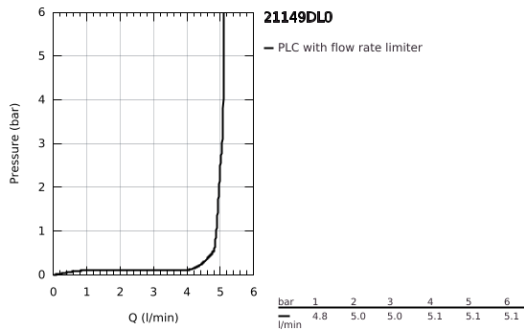

21 149 DL0 ATRIO SINGLE-HOLE BASIN MIXER 1/2" XL-SIZE

PRODUCT DESCRIPTION

- Colour: brushed warm sunset
- for free-standing basins
- ceramic headparts 1/2", 90°
- GROHE LongLife finish
- GROHE EcoJoy - less water, perfect flow
- maximum flow rate (at 3 bar): 5 l/min
- rapid installation system
- swivel tubular spout with mousseur and stop limiter
- adjustable swivel area 0° / 150° / 360°
- Push-open waste set 1 1/4"
- flexible connection hoses
- with cross handles
- Sets of caps with "H" and "C" marking and without marking

21 149 DL0 ATRIO SINGLE-HOLE BASIN MIXER 1/2" XL-SIZE

SPARE PARTS, November 2022 – now

- 1: Cross handles (Spare part-nr. 14215DL0)
- 2: Ceramic headpart, 1/2" (Spare part-nr. 45883000)
- 2.1: O-ring Ø18,2 x Ø1,7 (Spare part-nr. 0392400M)
- 3: Ceramic headpart, 1/2" (Spare part-nr. 45882000)
- 3.1: O-ring Ø18,2 x Ø1,7 (Spare part-nr. 0392400M)
- 4: Outlet (Spare part-nr. 101281DL00)
- 4.1: Flow straightener (Spare part-nr. 48408000)
- 4.2: Safety ring (Spare part-nr. 4826600M)
- 4.3: Sealing washer (Spare part-nr. 0128500M)
- 5: Shank fastening assembly (Spare part-nr. 48384000)
- 6: Waste set with push-open plug (Spare part-nr. 65807DL0)