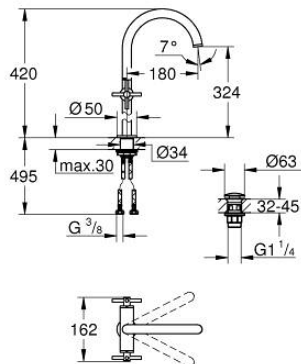

21 149 DL0 ATRIO SINGLE-HOLE BASIN MIXER 1/2" XL-SIZE

PRODUCT DESCRIPTION

- Colour: brushed warm sunset
- for free-standing basins
- ceramic headparts 1/2", 90°
- GROHE LongLife finish
- GROHE EcoJoy - less water, perfect flow
- maximum flow rate (at 3 bar): 5 l/min
- rapid installation system
- swivel tubular spout with mousseur and stop limiter
- adjustable swivel area 0° / 150° / 360°
- Push-open waste set 1 1/4"
- flexible connection hoses
- with cross handles
- Sets of caps with "H" and "C" marking and without marking

21 149 DL0 ATRIO SINGLE-HOLE BASIN MIXER 1/2" XL-SIZE

SPARE PARTS, November 2022 – now

- 1: Cross handles (Spare part-nr. 14215DL0)
- 2: Ceramic headpart, 1/2" (Spare part-nr. 45883000)
- 2.1: O-ring Ø18,2 x Ø1,7 (Spare part-nr. 0392400M)
- 3: Ceramic headpart, 1/2" (Spare part-nr. 45882000)
- 3.1: O-ring Ø18,2 x Ø1,7 (Spare part-nr. 0392400M)
- 4: Outlet (Spare part-nr. 101281DL00)
- 4.1: Flow straightener (Spare part-nr. 48408000)
- 4.2: Safety ring (Spare part-nr. 4826600M)
- 4.3: Sealing washer (Spare part-nr. 0128500M)
- 5: Shank fastening assembly (Spare part-nr. 48384000)
- 6: Waste set with push-open plug (Spare part-nr. 65807DL0)