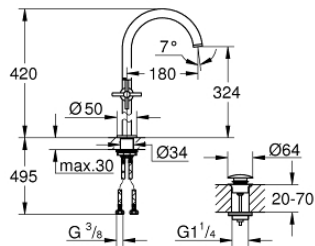

21 149 DC0 **ATRIO SINGLE-HOLE BASIN MIXER 1/2"**  
**XL-SIZE**

**PRODUCT DESCRIPTION**

- Colour: supersteel
- for free-standing basins
- ceramic headparts 1/2", 90°
- GROHE LongLife finish
- GROHE EcoJoy - less water, perfect flow
- maximum flow rate (at 3 bar): 5 l/min
- rapid installation system
- swivel tubular spout with mousseur and stop limiter
- adjustable swivel area 0° / 150° / 360°
- Push-open waste set 1 1/4"
- flexible connection hoses
- with cross handles
- Sets of caps with "H" and "C" marking and without marking

## 21 149 DC0 ATRIO SINGLE-HOLE BASIN MIXER 1/2" XL-SIZE

### SPARE PARTS, October 2021 – now

- 1: Cross handles (Spare part-nr. 14215DC0)
- 2: Ceramic headpart, 1/2" (Spare part-nr. 45883000)
- 2.1: O-ring Ø18,2 x Ø1,7 (Spare part-nr. 0392400M)
- 3: Ceramic headpart, 1/2" (Spare part-nr. 45882000)
- 3.1: O-ring Ø18,2 x Ø1,7 (Spare part-nr. 0392400M)
- 4: Outlet (Spare part-nr. 101281DC00)
- 4.1: Flow straightener (Spare part-nr. 48408000)
- 4.2: Safety ring (Spare part-nr. 4826600M)
- 4.3: Sealing washer (Spare part-nr. 0128500M)
- 5: Shank fastening assembly (Spare part-nr. 48384000)
- 6: Waste set with push-open plug (Spare part-nr. 65807DC0)