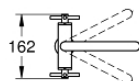

21 149 DC0 **ATRIO SINGLE-HOLE BASIN MIXER 1/2"**  
**XL-SIZE**

**PRODUCT DESCRIPTION**

- Colour: supersteel
- for free-standing basins
- ceramic headparts 1/2", 90°
- GROHE LongLife finish
- GROHE EcoJoy - less water, perfect flow
- maximum flow rate (at 3 bar): 5 l/min
- rapid installation system
- swivel tubular spout with mousseur and stop limiter
- adjustable swivel area 0° / 150° / 360°
- Push-open waste set 1 1/4"
- flexible connection hoses
- with cross handles
- Sets of caps with "H" and "C" marking and without marking

## 21 149 DC0 ATRIO SINGLE-HOLE BASIN MIXER 1/2" XL-SIZE

### SPARE PARTS, October 2021 – now

- 1: Cross handles (Spare part-nr. 14215DC0)
- 2: Ceramic headpart, 1/2" (Spare part-nr. 45883000)
- 2.1: O-ring Ø18,2 x Ø1,7 (Spare part-nr. 0392400M)
- 3: Ceramic headpart, 1/2" (Spare part-nr. 45882000)
- 3.1: O-ring Ø18,2 x Ø1,7 (Spare part-nr. 0392400M)
- 4: Outlet (Spare part-nr. 101281DC00)
- 4.1: Flow straightener (Spare part-nr. 48408000)
- 4.2: Safety ring (Spare part-nr. 4826600M)
- 4.3: Sealing washer (Spare part-nr. 0128500M)
- 5: Shank fastening assembly (Spare part-nr. 48384000)
- 6: Waste set with push-open plug (Spare part-nr. 65807DC0)