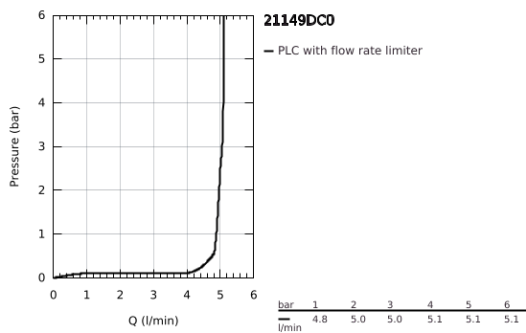

21 149 DC0 **ATRIO SINGLE-HOLE BASIN MIXER 1/2"**  
**XL-SIZE**

**PRODUCT DESCRIPTION**

- Colour: supersteel
- for free-standing basins
- ceramic headparts 1/2", 90°
- GROHE LongLife finish
- GROHE EcoJoy - less water, perfect flow
- maximum flow rate (at 3 bar): 5 l/min
- rapid installation system
- swivel tubular spout with mousseur and stop limiter
- adjustable swivel area 0° / 150° / 360°
- Push-open waste set 1 1/4"
- flexible connection hoses
- with cross handles
- Sets of caps with "H" and "C" marking and without marking

## 21 149 DC0 ATRIO SINGLE-HOLE BASIN MIXER 1/2" XL-SIZE

### SPARE PARTS, October 2021 – now

- 1: Cross handles (Spare part-nr. 14215DC0)
- 2: Ceramic headpart, 1/2" (Spare part-nr. 45883000)
- 2.1: O-ring Ø18,2 x Ø1,7 (Spare part-nr. 0392400M)
- 3: Ceramic headpart, 1/2" (Spare part-nr. 45882000)
- 3.1: O-ring Ø18,2 x Ø1,7 (Spare part-nr. 0392400M)
- 4: Outlet (Spare part-nr. 101281DC00)
- 4.1: Flow straightener (Spare part-nr. 48408000)
- 4.2: Safety ring (Spare part-nr. 4826600M)
- 4.3: Sealing washer (Spare part-nr. 0128500M)
- 5: Shank fastening assembly (Spare part-nr. 48384000)
- 6: Waste set with push-open plug (Spare part-nr. 65807DC0)