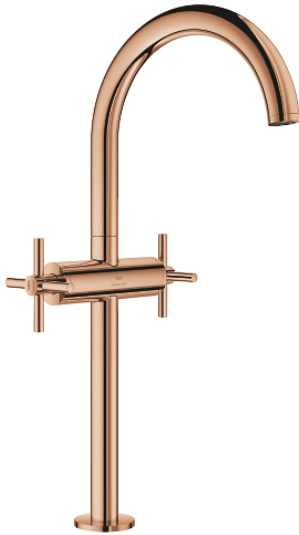

21 149 DA0 **ATRIO SINGLE-HOLE BASIN MIXER 1/2"**  
**XL-SIZE**

**PRODUCT DESCRIPTION**

- Colour: warm sunset
- for free-standing basins
- ceramic headparts 1/2", 90°
- GROHE LongLife finish
- AquaCalibrator
- maximum flow rate (at 3 bar): 5 l/min
- rapid installation system
- swivel tubular spout with mousseur and stop limiter
- adjustable swivel area 0° / 150° / 360°
- Push-open waste set 1 1/4"
- flexible connection hoses
- with cross handles
- Sets of caps with "H" and "C" marking and without marking

## 21 149 DA0 ATRIO SINGLE-HOLE BASIN MIXER 1/2" XL-SIZE

### SPARE PARTS, October 2021 – now

- 1: Cross handles (Spare part-nr. 14215DA0)
- 2: Ceramic headpart, 1/2" (Spare part-nr. 45883000)
- 2.1: O-ring Ø18,2 x Ø1,7 (Spare part-nr. 0392400M)
- 3: Ceramic headpart, 1/2" (Spare part-nr. 45882000)
- 3.1: O-ring Ø18,2 x Ø1,7 (Spare part-nr. 0392400M)
- 4: Outlet (Spare part-nr. 101281DA00)
- 4.1: Flow straightener (Spare part-nr. 48408000)
- 4.2: Safety ring (Spare part-nr. 4826600M)
- 4.3: Sealing washer (Spare part-nr. 0128500M)
- 5: Shank fastening assembly (Spare part-nr. 48384000)
- 6: Waste set with push-open plug (Spare part-nr. 65807DA0)