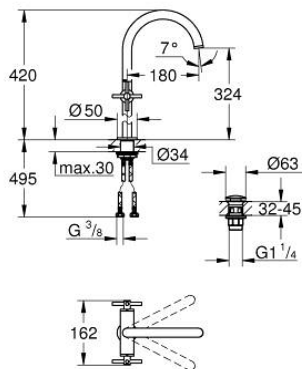

21 149 DA0 ATRIO SINGLE-HOLE BASIN MIXER 1/2" XL-SIZE

PRODUCT DESCRIPTION

- Colour: warm sunset
- for free-standing basins
- ceramic headparts 1/2", 90°
- GROHE LongLife finish
- GROHE EcoJoy - less water, perfect flow
- maximum flow rate (at 3 bar): 5 l/min
- rapid installation system
- swivel tubular spout with mousseur and stop limiter
- adjustable swivel area 0° / 150° / 360°
- Push-open waste set 1 1/4"
- flexible connection hoses
- with cross handles
- Sets of caps with "H" and "C" marking and without marking

21 149 DA0 ATRIO SINGLE-HOLE BASIN MIXER 1/2" XL-SIZE

SPARE PARTS, October 2021 – now

- 1: Cross handles (Spare part-nr. 14215DA0)
- 2: Ceramic headpart, 1/2" (Spare part-nr. 45883000)
- 2.1: O-ring Ø18,2 x Ø1,7 (Spare part-nr. 0392400M)
- 3: Ceramic headpart, 1/2" (Spare part-nr. 45882000)
- 3.1: O-ring Ø18,2 x Ø1,7 (Spare part-nr. 0392400M)
- 4: Outlet (Spare part-nr. 101281DA00)
- 4.1: Flow straightener (Spare part-nr. 48408000)
- 4.2: Safety ring (Spare part-nr. 4826600M)
- 4.3: Sealing washer (Spare part-nr. 0128500M)
- 5: Shank fastening assembly (Spare part-nr. 48384000)
- 6: Waste set with push-open plug (Spare part-nr. 65807DA0)