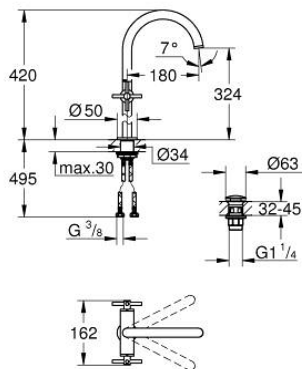

21 149 DA0 **ATRIO SINGLE-HOLE BASIN MIXER 1/2"**  
**XL-SIZE**

**PRODUCT DESCRIPTION**

- Colour: warm sunset
- for free-standing basins
- ceramic headparts 1/2", 90°
- GROHE LongLife finish
- AquaCalibrator
- maximum flow rate (at 3 bar): 5 l/min
- rapid installation system
- swivel tubular spout with mousseur and stop limiter
- adjustable swivel area 0° / 150° / 360°
- Push-open waste set 1 1/4"
- flexible connection hoses
- with cross handles
- Sets of caps with "H" and "C" marking and without marking

## 21 149 DA0 ATRIO SINGLE-HOLE BASIN MIXER 1/2" XL-SIZE

### SPARE PARTS, October 2021 – now

- 1: Cross handles (Spare part-nr. 14215DA0)
- 2: Ceramic headpart, 1/2" (Spare part-nr. 45883000)
- 2.1: O-ring Ø18,2 x Ø1,7 (Spare part-nr. 0392400M)
- 3: Ceramic headpart, 1/2" (Spare part-nr. 45882000)
- 3.1: O-ring Ø18,2 x Ø1,7 (Spare part-nr. 0392400M)
- 4: Outlet (Spare part-nr. 101281DA00)
- 4.1: Flow straightener (Spare part-nr. 48408000)
- 4.2: Safety ring (Spare part-nr. 4826600M)
- 4.3: Sealing washer (Spare part-nr. 0128500M)
- 5: Shank fastening assembly (Spare part-nr. 48384000)
- 6: Waste set with push-open plug (Spare part-nr. 65807DA0)