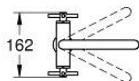

21 149 DA0 ATRIO SINGLE-HOLE BASIN MIXER 1/2" XL-SIZE

PRODUCT DESCRIPTION

- Colour: warm sunset
- for free-standing basins
- ceramic headparts 1/2", 90°
- GROHE LongLife finish
- GROHE EcoJoy - less water, perfect flow
- maximum flow rate (at 3 bar): 5 l/min
- rapid installation system
- swivel tubular spout with mousseur and stop limiter
- adjustable swivel area 0° / 150° / 360°
- Push-open waste set 1 1/4"
- flexible connection hoses
- with cross handles
- Sets of caps with "H" and "C" marking and without marking

21 149 DA0 ATRIO SINGLE-HOLE BASIN MIXER 1/2" XL-SIZE

SPARE PARTS, October 2021 – now

- 1: Cross handles (Spare part-nr. 14215DA0)
- 2: Ceramic headpart, 1/2" (Spare part-nr. 45883000)
- 2.1: O-ring Ø18,2 x Ø1,7 (Spare part-nr. 0392400M)
- 3: Ceramic headpart, 1/2" (Spare part-nr. 45882000)
- 3.1: O-ring Ø18,2 x Ø1,7 (Spare part-nr. 0392400M)
- 4: Outlet (Spare part-nr. 101281DA00)
- 4.1: Flow straightener (Spare part-nr. 48408000)
- 4.2: Safety ring (Spare part-nr. 4826600M)
- 4.3: Sealing washer (Spare part-nr. 0128500M)
- 5: Shank fastening assembly (Spare part-nr. 48384000)
- 6: Waste set with push-open plug (Spare part-nr. 65807DA0)