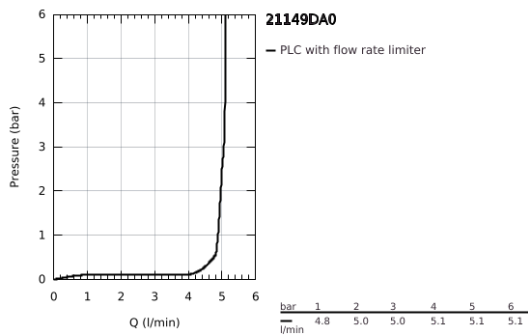

21 149 DA0 **ATRIO SINGLE-HOLE BASIN MIXER 1/2"**  
**XL-SIZE**

**PRODUCT DESCRIPTION**

- Colour: warm sunset
- for free-standing basins
- ceramic headparts 1/2", 90°
- GROHE LongLife finish
- AquaCalibrator
- maximum flow rate (at 3 bar): 5 l/min
- rapid installation system
- swivel tubular spout with mousseur and stop limiter
- adjustable swivel area 0° / 150° / 360°
- Push-open waste set 1 1/4"
- flexible connection hoses
- with cross handles
- Sets of caps with "H" and "C" marking and without marking

## 21 149 DA0 ATRIO SINGLE-HOLE BASIN MIXER 1/2" XL-SIZE

### SPARE PARTS, October 2021 – now

- 1: Cross handles (Spare part-nr. 14215DA0)
- 2: Ceramic headpart, 1/2" (Spare part-nr. 45883000)
- 2.1: O-ring Ø18,2 x Ø1,7 (Spare part-nr. 0392400M)
- 3: Ceramic headpart, 1/2" (Spare part-nr. 45882000)
- 3.1: O-ring Ø18,2 x Ø1,7 (Spare part-nr. 0392400M)
- 4: Outlet (Spare part-nr. 101281DA00)
- 4.1: Flow straightener (Spare part-nr. 48408000)
- 4.2: Safety ring (Spare part-nr. 4826600M)
- 4.3: Sealing washer (Spare part-nr. 0128500M)
- 5: Shank fastening assembly (Spare part-nr. 48384000)
- 6: Waste set with push-open plug (Spare part-nr. 65807DA0)