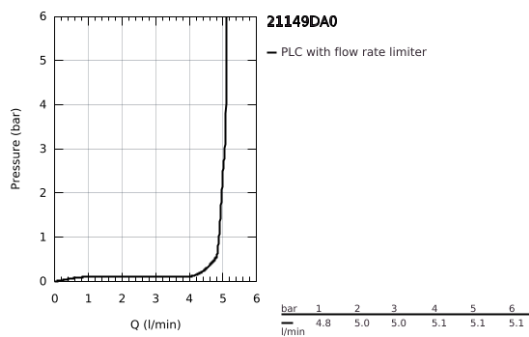

21 149 DA0 ATRIO SINGLE-HOLE BASIN MIXER 1/2" XL-SIZE

PRODUCT DESCRIPTION

- Colour: warm sunset
- for free-standing basins
- ceramic headparts 1/2", 90°
- GROHE LongLife finish
- GROHE EcoJoy - less water, perfect flow
- maximum flow rate (at 3 bar): 5 l/min
- rapid installation system
- swivel tubular spout with mousseur and stop limiter
- adjustable swivel area 0° / 150° / 360°
- Push-open waste set 1 1/4"
- flexible connection hoses
- with cross handles
- Sets of caps with "H" and "C" marking and without marking

21 149 DA0 ATRIO SINGLE-HOLE BASIN MIXER 1/2" XL-SIZE

SPARE PARTS, October 2021 – now

- 1: Cross handles (Spare part-nr. 14215DA0)
- 2: Ceramic headpart, 1/2" (Spare part-nr. 45883000)
- 2.1: O-ring Ø18,2 x Ø1,7 (Spare part-nr. 0392400M)
- 3: Ceramic headpart, 1/2" (Spare part-nr. 45882000)
- 3.1: O-ring Ø18,2 x Ø1,7 (Spare part-nr. 0392400M)
- 4: Outlet (Spare part-nr. 101281DA00)
- 4.1: Flow straightener (Spare part-nr. 48408000)
- 4.2: Safety ring (Spare part-nr. 4826600M)
- 4.3: Sealing washer (Spare part-nr. 0128500M)
- 5: Shank fastening assembly (Spare part-nr. 48384000)
- 6: Waste set with push-open plug (Spare part-nr. 65807DA0)