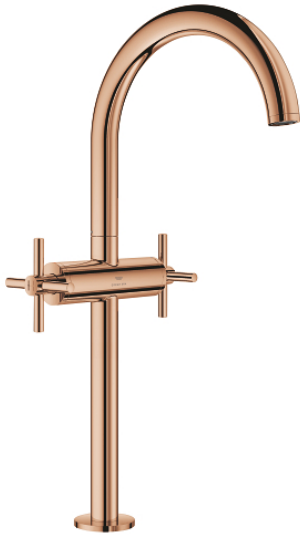

21 149 DA0 ATRIO SINGLE-HOLE BASIN MIXER 1/2" XL-SIZE

PRODUCT DESCRIPTION

- Colour: warm sunset
- for free-standing basins
- ceramic headparts 1/2", 90°
- GROHE LongLife finish
- GROHE EcoJoy - less water, perfect flow
- maximum flow rate (at 3 bar): 5 l/min
- rapid installation system
- swivel tubular spout with mousseur and stop limiter
- adjustable swivel area 0° / 150° / 360°
- Push-open waste set 1 1/4"
- flexible connection hoses
- with cross handles
- Sets of caps with "H" and "C" marking and without marking

21 149 DA0 ATRIO SINGLE-HOLE BASIN MIXER 1/2" XL-SIZE

SPARE PARTS, October 2021 – now

- 1: Cross handles (Spare part-nr. 14215DA0)
- 2: Ceramic headpart, 1/2" (Spare part-nr. 45883000)
- 2.1: O-ring Ø18,2 x Ø1,7 (Spare part-nr. 0392400M)
- 3: Ceramic headpart, 1/2" (Spare part-nr. 45882000)
- 3.1: O-ring Ø18,2 x Ø1,7 (Spare part-nr. 0392400M)
- 4: Outlet (Spare part-nr. 101281DA00)
- 4.1: Flow straightener (Spare part-nr. 48408000)
- 4.2: Safety ring (Spare part-nr. 4826600M)
- 4.3: Sealing washer (Spare part-nr. 0128500M)
- 5: Shank fastening assembly (Spare part-nr. 48384000)
- 6: Waste set with push-open plug (Spare part-nr. 65807DA0)