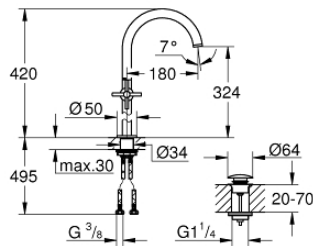

## 21 149 AL0 ATRIO SINGLE-HOLE BASIN MIXER 1/2" XL-SIZE

### PRODUCT DESCRIPTION

- Colour: brushed hard graphite
- for free-standing basins
- ceramic headparts 1/2", 90°
- GROHE LongLife finish
- GROHE EcoJoy - less water, perfect flow
- maximum flow rate (at 3 bar): 5 l/min
- rapid installation system
- swivel tubular spout with mousseur and stop limiter
- adjustable swivel area 0° / 150° / 360°
- Push-open waste set 1 1/4"
- flexible connection hoses
- with cross handles
- Sets of caps with "H" and "C" marking and without marking

### SPARE PARTS, October 2021 – now

- 1: Cross handles (Spare part-nr. 14215AL0)
- 2: Ceramic headpart, 1/2" (Spare part-nr. 45883000)
- 2.1: O-ring Ø18,2 x Ø1,7 (Spare part-nr. 0392400M)
- 3: Ceramic headpart, 1/2" (Spare part-nr. 45882000)
- 3.1: O-ring Ø18,2 x Ø1,7 (Spare part-nr. 0392400M)
- 4: Outlet (Spare part-nr. 101281AL00)
- 4.1: Flow straightener (Spare part-nr. 48408000)
- 4.2: Safety ring (Spare part-nr. 4826600M)
- 4.3: Sealing washer (Spare part-nr. 0128500M)
- 5: Shank fastening assembly (Spare part-nr. 48384000)
- 6: Waste set with push-open plug (Spare part-nr. 65807AL0)