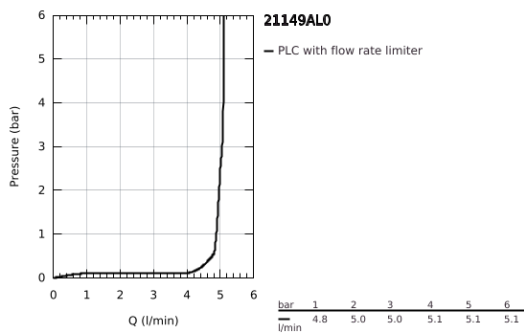

## 21 149 AL0 ATRIO SINGLE-HOLE BASIN MIXER 1/2" XL-SIZE

### PRODUCT DESCRIPTION

- Colour: brushed hard graphite
- for free-standing basins
- ceramic headparts 1/2", 90°
- GROHE LongLife finish
- GROHE EcoJoy - less water, perfect flow
- maximum flow rate (at 3 bar): 5 l/min
- rapid installation system
- swivel tubular spout with mousseur and stop limiter
- adjustable swivel area 0° / 150° / 360°
- Push-open waste set 1 1/4"
- flexible connection hoses
- with cross handles
- Sets of caps with "H" and "C" marking and without marking

### SPARE PARTS, October 2021 – now

- 1: Cross handles (Spare part-nr. 14215AL0)
- 2: Ceramic headpart, 1/2" (Spare part-nr. 45883000)
- 2.1: O-ring Ø18,2 x Ø1,7 (Spare part-nr. 0392400M)
- 3: Ceramic headpart, 1/2" (Spare part-nr. 45882000)
- 3.1: O-ring Ø18,2 x Ø1,7 (Spare part-nr. 0392400M)
- 4: Outlet (Spare part-nr. 101281AL00)
- 4.1: Flow straightener (Spare part-nr. 48408000)
- 4.2: Safety ring (Spare part-nr. 4826600M)
- 4.3: Sealing washer (Spare part-nr. 0128500M)
- 5: Shank fastening assembly (Spare part-nr. 48384000)
- 6: Waste set with push-open plug (Spare part-nr. 65807AL0)