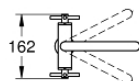

## 21 149 AL0 ATRIO SINGLE-HOLE BASIN MIXER 1/2" XL-SIZE

### PRODUCT DESCRIPTION

- Colour: brushed hard graphite
- for free-standing basins
- ceramic headparts 1/2", 90°
- GROHE LongLife finish
- GROHE EcoJoy - less water, perfect flow
- maximum flow rate (at 3 bar): 5 l/min
- rapid installation system
- swivel tubular spout with mousseur and stop limiter
- adjustable swivel area 0° / 150° / 360°
- Push-open waste set 1 1/4"
- flexible connection hoses
- with cross handles
- Sets of caps with "H" and "C" marking and without marking

### SPARE PARTS, October 2021 – now

- 1: Cross handles (Spare part-nr. 14215AL0)
- 2: Ceramic headpart, 1/2" (Spare part-nr. 45883000)
- 2.1: O-ring Ø18,2 x Ø1,7 (Spare part-nr. 0392400M)
- 3: Ceramic headpart, 1/2" (Spare part-nr. 45882000)
- 3.1: O-ring Ø18,2 x Ø1,7 (Spare part-nr. 0392400M)
- 4: Outlet (Spare part-nr. 101281AL00)
- 4.1: Flow straightener (Spare part-nr. 48408000)
- 4.2: Safety ring (Spare part-nr. 4826600M)
- 4.3: Sealing washer (Spare part-nr. 0128500M)
- 5: Shank fastening assembly (Spare part-nr. 48384000)
- 6: Waste set with push-open plug (Spare part-nr. 65807AL0)