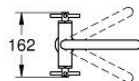

21 149 000 **ATRIO SINGLE-HOLE BASIN MIXER 1/2"**
XL-SIZE

PRODUCT DESCRIPTION

- Colour: chrome
- for free-standing basins
- ceramic headparts 1/2", 90°
- GROHE LongLife finish
- GROHE EcoJoy - less water, perfect flow
- maximum flow rate (at 3 bar): 5 l/min
- swivel tubular spout with mousseur and stop limiter
- adjustable swivel area 0° / 150° / 360°
- Push-open waste set 1 1/4"
- flexible connection hoses
- with cross handles
- Sets of caps with "H" and "C" marking and without marking

21 149 000 **ATRIO SINGLE-HOLE BASIN MIXER 1/2"**
XL-SIZE

SPARE PARTS, October 2021 – now

- 1: Cross handles (Spare part-nr. 14215000)
- 2: Ceramic headpart, 1/2" (Spare part-nr. 45883000)
- 2.1: O-ring Ø18,2 x Ø1,7 (Spare part-nr. 0392400M)
- 3: Ceramic headpart, 1/2" (Spare part-nr. 45882000)
- 3.1: O-ring Ø18,2 x Ø1,7 (Spare part-nr. 0392400M)
- 4: Outlet (Spare part-nr. 1012810000)
- 4.1: Flow straightener (Spare part-nr. 48408000)
- 4.2: Safety ring (Spare part-nr. 4826600M)
- 4.3: Sealing washer (Spare part-nr. 0128500M)
- 5: Shank fastening assembly (Spare part-nr. 48384000)
- 6: Waste set with push-open plug (Spare part-nr. 65807000)