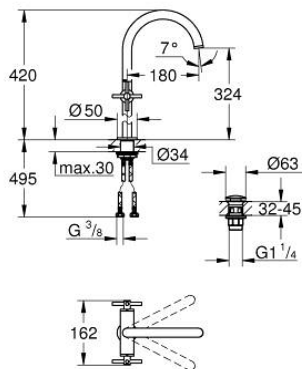

21 149 000 **ATRIO SINGLE-HOLE BASIN MIXER 1/2"**
XL-SIZE

PRODUCT DESCRIPTION

- Colour: chrome
- for free-standing basins
- ceramic headparts 1/2", 90°
- GROHE LongLife finish
- GROHE EcoJoy - less water, perfect flow
- maximum flow rate (at 3 bar): 5 l/min
- swivel tubular spout with mousseur and stop limiter
- adjustable swivel area 0° / 150° / 360°
- Push-open waste set 1 1/4"
- flexible connection hoses
- with cross handles
- Sets of caps with "H" and "C" marking and without marking

21 149 000 **ATRIO SINGLE-HOLE BASIN MIXER 1/2"**
XL-SIZE

SPARE PARTS, October 2021 – now

- 1: Cross handles (Spare part-nr. 14215000)
- 2: Ceramic headpart, 1/2" (Spare part-nr. 45883000)
- 2.1: O-ring Ø18,2 x Ø1,7 (Spare part-nr. 0392400M)
- 3: Ceramic headpart, 1/2" (Spare part-nr. 45882000)
- 3.1: O-ring Ø18,2 x Ø1,7 (Spare part-nr. 0392400M)
- 4: Outlet (Spare part-nr. 1012810000)
- 4.1: Flow straightener (Spare part-nr. 48408000)
- 4.2: Safety ring (Spare part-nr. 4826600M)
- 4.3: Sealing washer (Spare part-nr. 0128500M)
- 5: Shank fastening assembly (Spare part-nr. 48384000)
- 6: Waste set with push-open plug (Spare part-nr. 65807000)