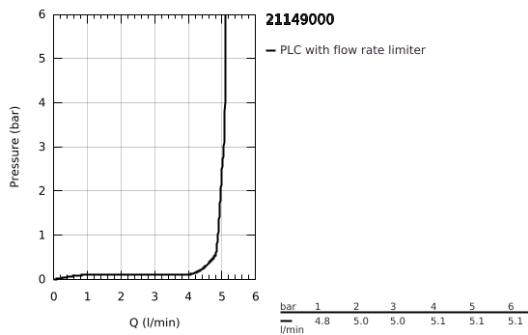

21 149 000 **ATRIO SINGLE-HOLE BASIN MIXER 1/2"**
XL-SIZE

PRODUCT DESCRIPTION

- Colour: chrome
- for free-standing basins
- ceramic headparts 1/2", 90°
- GROHE LongLife finish
- GROHE EcoJoy - less water, perfect flow
- maximum flow rate (at 3 bar): 5 l/min
- swivel tubular spout with mousseur and stop limiter
- adjustable swivel area 0° / 150° / 360°
- Push-open waste set 1 1/4"
- flexible connection hoses
- with cross handles
- Sets of caps with "H" and "C" marking and without marking

21 149 000 **ATRIO SINGLE-HOLE BASIN MIXER 1/2"**
XL-SIZE

SPARE PARTS, October 2021 – now

- 1: Cross handles (Spare part-nr. 14215000)
- 2: Ceramic headpart, 1/2" (Spare part-nr. 45883000)
- 2.1: O-ring Ø18,2 x Ø1,7 (Spare part-nr. 0392400M)
- 3: Ceramic headpart, 1/2" (Spare part-nr. 45882000)
- 3.1: O-ring Ø18,2 x Ø1,7 (Spare part-nr. 0392400M)
- 4: Outlet (Spare part-nr. 1012810000)
- 4.1: Flow straightener (Spare part-nr. 48408000)
- 4.2: Safety ring (Spare part-nr. 4826600M)
- 4.3: Sealing washer (Spare part-nr. 0128500M)
- 5: Shank fastening assembly (Spare part-nr. 48384000)
- 6: Waste set with push-open plug (Spare part-nr. 65807000)