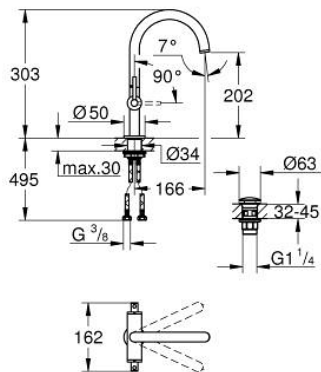

## 21 145 MS0 ATRIO SINGLE-HOLE BASIN MIXER 1/2" L-SIZE

### PRODUCT DESCRIPTION

- Colour: satin steel
- ceramic headparts 1/2", 90°
- GROHE LongLife finish
- GROHE EcoJoy - less water, perfect flow
- maximum flow rate (at 3 bar): 5 l/min
- rapid installation system
- swivel tubular spout with mousseur and stop limiter
- adjustable swivel area 0° / 150° / 360°
- Push-open waste set 1 1/4"
- flexible connection hoses
- with lever handles
- Sets of caps with "H" and "C" marking and without marking

### SPARE PARTS, October 2022 – now

- 1: Lever handles (Spare part-nr. 14216MS0)
- 2: Ceramic headpart, 1/2" (Spare part-nr. 45883000)
- 2.1: O-ring Ø18,2 x Ø1,7 (Spare part-nr. 0392400M)
- 3: Ceramic headpart, 1/2" (Spare part-nr. 45882000)
- 3.1: O-ring Ø18,2 x Ø1,7 (Spare part-nr. 0392400M)
- 4: Outlet (Spare part-nr. 101280MS00)
- 4.1: Flow straightener (Spare part-nr. 48408000)
- 4.2: Safety ring (Spare part-nr. 4826600M)
- 4.3: Sealing washer (Spare part-nr. 0128500M)
- 5: Shank fastening assembly (Spare part-nr. 48384000)
- 6: Waste set with push-open plug (Spare part-nr. 65807MS0)