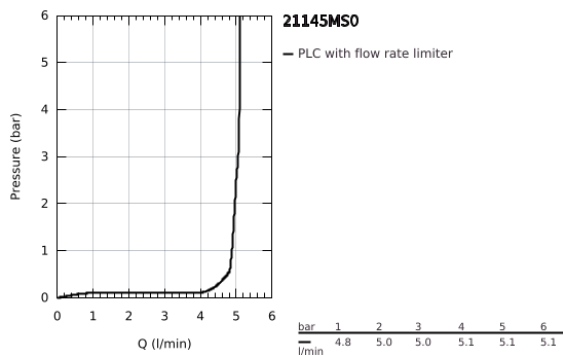

## 21 145 MS0 ATRIO SINGLE-HOLE BASIN MIXER 1/2" L-SIZE

### PRODUCT DESCRIPTION

- Colour: satin steel
- ceramic headparts 1/2", 90°
- GROHE LongLife finish
- GROHE EcoJoy - less water, perfect flow
- maximum flow rate (at 3 bar): 5 l/min
- rapid installation system
- swivel tubular spout with mousseur and stop limiter
- adjustable swivel area 0° / 150° / 360°
- Push-open waste set 1 1/4"
- flexible connection hoses
- with lever handles
- Sets of caps with "H" and "C" marking and without marking

### SPARE PARTS, October 2022 – now

- 1: Lever handles (Spare part-nr. 14216MS0)
- 2: Ceramic headpart, 1/2" (Spare part-nr. 45883000)
- 2.1: O-ring Ø18,2 x Ø1,7 (Spare part-nr. 0392400M)
- 3: Ceramic headpart, 1/2" (Spare part-nr. 45882000)
- 3.1: O-ring Ø18,2 x Ø1,7 (Spare part-nr. 0392400M)
- 4: Outlet (Spare part-nr. 101280MS00)
- 4.1: Flow straightener (Spare part-nr. 48408000)
- 4.2: Safety ring (Spare part-nr. 4826600M)
- 4.3: Sealing washer (Spare part-nr. 0128500M)
- 5: Shank fastening assembly (Spare part-nr. 48384000)
- 6: Waste set with push-open plug (Spare part-nr. 65807MS0)