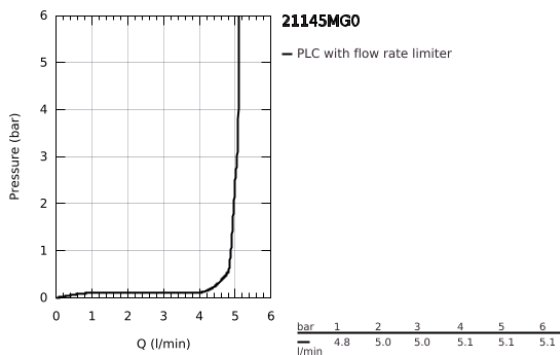

21 145 MG0 **ATRIO SINGLE-HOLE BASIN MIXER 1/2"**  
**L-SIZE**

**PRODUCT DESCRIPTION**

- Colour: satin graphite
- ceramic headparts 1/2", 90°
- GROHE LongLife finish
- GROHE EcoJoy - less water, perfect flow
- maximum flow rate (at 3 bar): 5 l/min
- rapid installation system
- swivel tubular spout with mousseur and stop limiter
- adjustable swivel area 0° / 150° / 360°
- Push-open waste set 1 1/4"
- flexible connection hoses
- with lever handles
- Sets of caps with "H" and "C" marking and without marking

## 21 145 MG0 ATRIO SINGLE-HOLE BASIN MIXER 1/2" L-SIZE

### SPARE PARTS, October 2022 – now

- 1: Lever handles (Spare part-nr. 14216MG0)
- 2: Ceramic headpart, 1/2" (Spare part-nr. 45883000)
- 2.1: O-ring Ø18,2 x Ø1,7 (Spare part-nr. 0392400M)
- 3: Ceramic headpart, 1/2" (Spare part-nr. 45882000)
- 3.1: O-ring Ø18,2 x Ø1,7 (Spare part-nr. 0392400M)
- 4: Outlet (Spare part-nr. 101280MG00)
- 4.1: Flow straightener (Spare part-nr. 48408000)
- 4.2: Safety ring (Spare part-nr. 4826600M)
- 4.3: Sealing washer (Spare part-nr. 0128500M)
- 5: Shank fastening assembly (Spare part-nr. 48384000)
- 6: Waste set with push-open plug (Spare part-nr. 65807MG0)