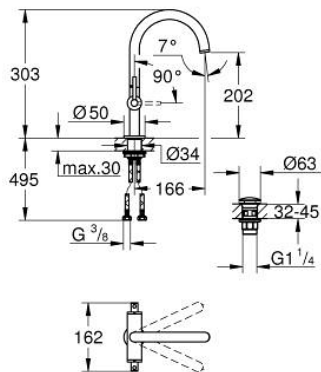

21 145 MG0 **ATRIO SINGLE-HOLE BASIN MIXER 1/2"**  
**L-SIZE**

**PRODUCT DESCRIPTION**

- Colour: satin graphite
- ceramic headparts 1/2", 90°
- GROHE LongLife finish
- GROHE EcoJoy - less water, perfect flow
- maximum flow rate (at 3 bar): 5 l/min
- rapid installation system
- swivel tubular spout with mousseur and stop limiter
- adjustable swivel area 0° / 150° / 360°
- Push-open waste set 1 1/4"
- flexible connection hoses
- with lever handles
- Sets of caps with "H" and "C" marking and without marking

## 21 145 MG0 ATRIO SINGLE-HOLE BASIN MIXER 1/2" L-SIZE

### SPARE PARTS, October 2022 – now

- 1: Lever handles (Spare part-nr. 14216MG0)
- 2: Ceramic headpart, 1/2" (Spare part-nr. 45883000)
- 2.1: O-ring Ø18,2 x Ø1,7 (Spare part-nr. 0392400M)
- 3: Ceramic headpart, 1/2" (Spare part-nr. 45882000)
- 3.1: O-ring Ø18,2 x Ø1,7 (Spare part-nr. 0392400M)
- 4: Outlet (Spare part-nr. 101280MG00)
- 4.1: Flow straightener (Spare part-nr. 48408000)
- 4.2: Safety ring (Spare part-nr. 4826600M)
- 4.3: Sealing washer (Spare part-nr. 0128500M)
- 5: Shank fastening assembly (Spare part-nr. 48384000)
- 6: Waste set with push-open plug (Spare part-nr. 65807MG0)