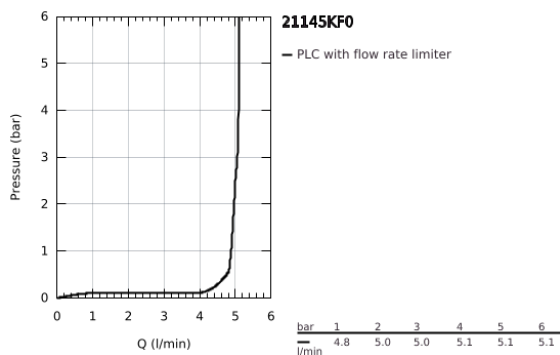

21 145 KF0 **ATRIO SINGLE-HOLE BASIN MIXER 1/2"**
L-SIZE

PRODUCT DESCRIPTION

- Colour: phantom black
- ceramic headparts 1/2", 90°
- GROHE EcoJoy - less water, perfect flow
- maximum flow rate (at 3 bar): 5 l/min
- swivel tubular spout with mousseur and stop limiter
- adjustable swivel area 0° / 150° / 360°
- Push-open waste set 1 1/4"
- flexible connection hoses
- with lever handles
- Sets of caps with "H" and "C" marking and without marking

21 145 KF0 ATRIO SINGLE-HOLE BASIN MIXER 1/2" L-SIZE

SPARE PARTS, January 2024 – now

- 1: Lever handles (Spare part-nr. 14216KF0)
- 2: Ceramic headpart, 1/2" (Spare part-nr. 45883000)
- 2.1: O-ring Ø18,2 x Ø1,7 (Spare part-nr. 0392400M)
- 3: Ceramic headpart, 1/2" (Spare part-nr. 45882000)
- 3.1: O-ring Ø18,2 x Ø1,7 (Spare part-nr. 0392400M)
- 4: Outlet (Spare part-nr. 101280KF00)
- 4.1: Flow straightener (Spare part-nr. 48408000)
- 4.2: Safety ring (Spare part-nr. 4826600M)
- 4.3: Sealing washer (Spare part-nr. 0128500M)
- 5: Shank fastening assembly (Spare part-nr. 48384000)
- 6: Waste set with push-open plug (Spare part-nr. 65807KF0)