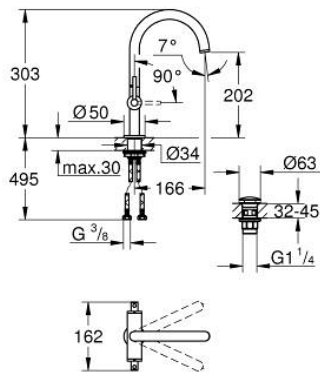

21 145 KF0 **ATRIO SINGLE-HOLE BASIN MIXER 1/2"**
L-SIZE

PRODUCT DESCRIPTION

- Colour: phantom black
- ceramic headparts 1/2", 90°
- GROHE EcoJoy - less water, perfect flow
- maximum flow rate (at 3 bar): 5 l/min
- swivel tubular spout with mousseur and stop limiter
- adjustable swivel area 0° / 150° / 360°
- Push-open waste set 1 1/4"
- flexible connection hoses
- with lever handles
- Sets of caps with "H" and "C" marking and without marking

21 145 KF0 ATRIO SINGLE-HOLE BASIN MIXER 1/2" L-SIZE

SPARE PARTS, January 2024 – now

- 1: Lever handles (Spare part-nr. 14216KF0)
- 2: Ceramic headpart, 1/2" (Spare part-nr. 45883000)
- 2.1: O-ring Ø18,2 x Ø1,7 (Spare part-nr. 0392400M)
- 3: Ceramic headpart, 1/2" (Spare part-nr. 45882000)
- 3.1: O-ring Ø18,2 x Ø1,7 (Spare part-nr. 0392400M)
- 4: Outlet (Spare part-nr. 101280KF00)
- 4.1: Flow straightener (Spare part-nr. 48408000)
- 4.2: Safety ring (Spare part-nr. 4826600M)
- 4.3: Sealing washer (Spare part-nr. 0128500M)
- 5: Shank fastening assembly (Spare part-nr. 48384000)
- 6: Waste set with push-open plug (Spare part-nr. 65807KF0)