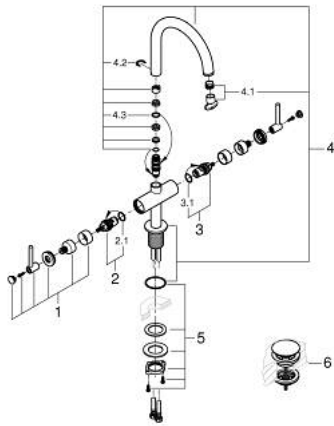

21 145 KF0 **ATRIO SINGLE-HOLE BASIN MIXER 1/2"**
L-SIZE

PRODUCT DESCRIPTION

- Colour: phantom black
- ceramic headparts 1/2", 90°
- GROHE EcoJoy - less water, perfect flow
- maximum flow rate (at 3 bar): 5 l/min
- swivel tubular spout with mousseur and stop limiter
- adjustable swivel area 0° / 150° / 360°
- Push-open waste set 1 1/4"
- flexible connection hoses
- with lever handles
- Sets of caps with "H" and "C" marking and without marking

21 145 KF0 ATRIO SINGLE-HOLE BASIN MIXER 1/2" L-SIZE

SPARE PARTS, January 2024 – now

- 1: Lever handles (Spare part-nr. 14216KF0)
- 2: Ceramic headpart, 1/2" (Spare part-nr. 45883000)
- 2.1: O-ring Ø18,2 x Ø1,7 (Spare part-nr. 0392400M)
- 3: Ceramic headpart, 1/2" (Spare part-nr. 45882000)
- 3.1: O-ring Ø18,2 x Ø1,7 (Spare part-nr. 0392400M)
- 4: Outlet (Spare part-nr. 101280KF00)
- 4.1: Flow straightener (Spare part-nr. 48408000)
- 4.2: Safety ring (Spare part-nr. 4826600M)
- 4.3: Sealing washer (Spare part-nr. 0128500M)
- 5: Shank fastening assembly (Spare part-nr. 48384000)
- 6: Waste set with push-open plug (Spare part-nr. 65807KF0)