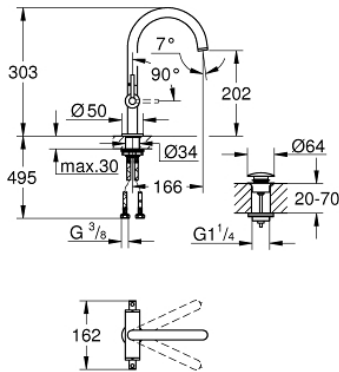

21 145 GN0 **ATRIO SINGLE-HOLE BASIN MIXER 1/2"**  
**L-SIZE**

**PRODUCT DESCRIPTION**

- Colour: brushed cool sunrise
- ceramic headparts 1/2", 90°
- GROHE LongLife finish
- GROHE EcoJoy - less water, perfect flow
- maximum flow rate (at 3 bar): 5 l/min
- rapid installation system
- swivel tubular spout with mousseur and stop limiter
- adjustable swivel area 0° / 150° / 360°
- Push-open waste set 1 1/4"
- flexible connection hoses
- with lever handles
- Sets of caps with "H" and "C" marking and without marking

## 21 145 GN0 ATRIO SINGLE-HOLE BASIN MIXER 1/2" L-SIZE

### SPARE PARTS, November 2022 – now

- 1: Lever handles (Spare part-nr. 14216DA0)
- 2: Ceramic headpart, 1/2" (Spare part-nr. 45883000)
- 2.1: O-ring Ø18,2 x Ø1,7 (Spare part-nr. 0392400M)
- 3: Ceramic headpart, 1/2" (Spare part-nr. 45882000)
- 3.1: O-ring Ø18,2 x Ø1,7 (Spare part-nr. 0392400M)
- 4: Outlet (Spare part-nr. 101280DA00)
- 4.1: Flow straightener (Spare part-nr. 48408000)
- 4.2: Safety ring (Spare part-nr. 4826600M)
- 4.3: Sealing washer (Spare part-nr. 0128500M)
- 5: Shank fastening assembly (Spare part-nr. 48384000)
- 6: Waste set with push-open plug (Spare part-nr. 65807DA0)