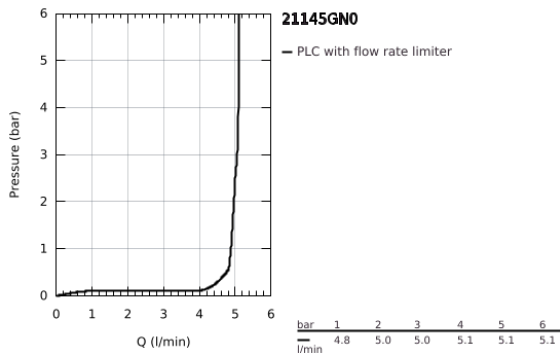

21 145 GN0 **ATRIO SINGLE-HOLE BASIN MIXER 1/2"**  
**L-SIZE**

**PRODUCT DESCRIPTION**

- Colour: brushed cool sunrise
- ceramic headparts 1/2", 90°
- GROHE LongLife finish
- GROHE EcoJoy - less water, perfect flow
- maximum flow rate (at 3 bar): 5 l/min
- rapid installation system
- swivel tubular spout with mousseur and stop limiter
- adjustable swivel area 0° / 150° / 360°
- Push-open waste set 1 1/4"
- flexible connection hoses
- with lever handles
- Sets of caps with "H" and "C" marking and without marking

## 21 145 GN0 ATRIO SINGLE-HOLE BASIN MIXER 1/2" L-SIZE

### SPARE PARTS, November 2022 – now

- 1: Lever handles (Spare part-nr. 14216DA0)
- 2: Ceramic headpart, 1/2" (Spare part-nr. 45883000)
- 2.1: O-ring Ø18,2 x Ø1,7 (Spare part-nr. 0392400M)
- 3: Ceramic headpart, 1/2" (Spare part-nr. 45882000)
- 3.1: O-ring Ø18,2 x Ø1,7 (Spare part-nr. 0392400M)
- 4: Outlet (Spare part-nr. 101280DA00)
- 4.1: Flow straightener (Spare part-nr. 48408000)
- 4.2: Safety ring (Spare part-nr. 4826600M)
- 4.3: Sealing washer (Spare part-nr. 0128500M)
- 5: Shank fastening assembly (Spare part-nr. 48384000)
- 6: Waste set with push-open plug (Spare part-nr. 65807DA0)