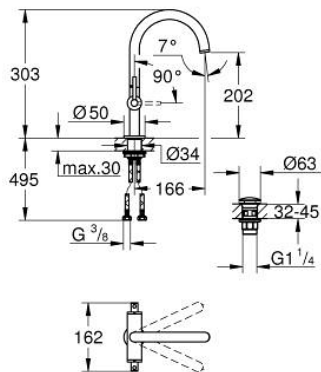

21 145 GL0 ATRIO SINGLE-HOLE BASIN MIXER 1/2" L-SIZE

PRODUCT DESCRIPTION

- Colour: cool sunrise
- ceramic headparts 1/2", 90°
- GROHE LongLife finish
- GROHE EcoJoy - less water, perfect flow
- maximum flow rate (at 3 bar): 5 l/min
- rapid installation system
- swivel tubular spout with mousseur and stop limiter
- adjustable swivel area 0° / 150° / 360°
- Push-open waste set 1 1/4"
- flexible connection hoses
- with lever handles
- Sets of caps with "H" and "C" marking and without marking

21 145 GL0 ATRIO SINGLE-HOLE BASIN MIXER 1/2" L-SIZE

SPARE PARTS, October 2021 – now

- 1: Lever handles (Spare part-nr. 14216GL0)
- 2: Ceramic headpart, 1/2" (Spare part-nr. 45883000)
- 2.1: O-ring Ø18,2 x Ø1,7 (Spare part-nr. 0392400M)
- 3: Ceramic headpart, 1/2" (Spare part-nr. 45882000)
- 3.1: O-ring Ø18,2 x Ø1,7 (Spare part-nr. 0392400M)
- 4: Outlet (Spare part-nr. 101280GL00)
- 4.1: Flow straightener (Spare part-nr. 48408000)
- 4.2: Safety ring (Spare part-nr. 4826600M)
- 4.3: Sealing washer (Spare part-nr. 0128500M)
- 5: Shank fastening assembly (Spare part-nr. 48384000)
- 6: Waste set with push-open plug (Spare part-nr. 65807GL0)