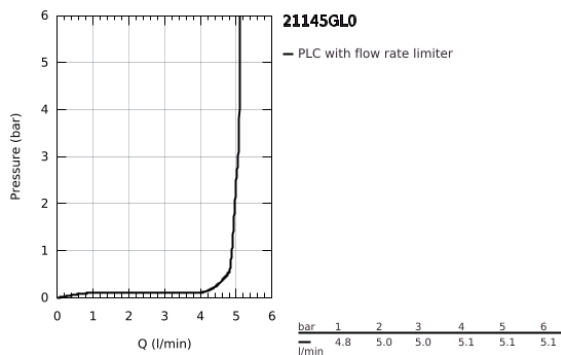

21 145 GL0 ATRIO SINGLE-HOLE BASIN MIXER 1/2" L-SIZE

PRODUCT DESCRIPTION

- Colour: cool sunrise
- ceramic headparts 1/2", 90°
- GROHE LongLife finish
- GROHE EcoJoy - less water, perfect flow
- maximum flow rate (at 3 bar): 5 l/min
- rapid installation system
- swivel tubular spout with mousseur and stop limiter
- adjustable swivel area 0° / 150° / 360°
- Push-open waste set 1 1/4"
- flexible connection hoses
- with lever handles
- Sets of caps with "H" and "C" marking and without marking

21 145 GL0 ATRIO SINGLE-HOLE BASIN MIXER 1/2" L-SIZE

SPARE PARTS, October 2021 – now

- 1: Lever handles (Spare part-nr. 14216GL0)
- 2: Ceramic headpart, 1/2" (Spare part-nr. 45883000)
- 2.1: O-ring Ø18,2 x Ø1,7 (Spare part-nr. 0392400M)
- 3: Ceramic headpart, 1/2" (Spare part-nr. 45882000)
- 3.1: O-ring Ø18,2 x Ø1,7 (Spare part-nr. 0392400M)
- 4: Outlet (Spare part-nr. 101280GL00)
- 4.1: Flow straightener (Spare part-nr. 48408000)
- 4.2: Safety ring (Spare part-nr. 4826600M)
- 4.3: Sealing washer (Spare part-nr. 0128500M)
- 5: Shank fastening assembly (Spare part-nr. 48384000)
- 6: Waste set with push-open plug (Spare part-nr. 65807GL0)