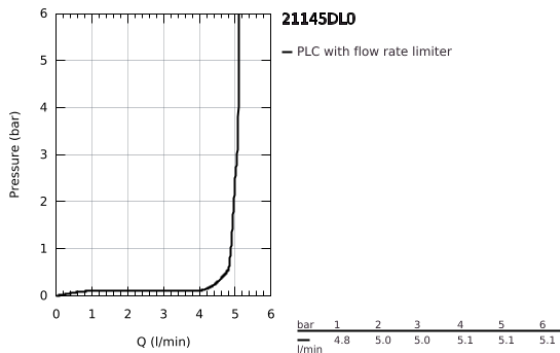

21 145 DL0 **ATRIO SINGLE-HOLE BASIN MIXER 1/2"**
L-SIZE

PRODUCT DESCRIPTION

- Colour: brushed warm sunset
- ceramic headparts 1/2", 90°
- GROHE LongLife finish
- GROHE EcoJoy - less water, perfect flow
- maximum flow rate (at 3 bar): 5 l/min
- rapid installation system
- swivel tubular spout with mousseur and stop limiter
- adjustable swivel area 0° / 150° / 360°
- Push-open waste set 1 1/4"
- flexible connection hoses
- with lever handles
- Sets of caps with "H" and "C" marking and without marking

21 145 DL0 ATRIO SINGLE-HOLE BASIN MIXER 1/2" L-SIZE

SPARE PARTS, November 2022 – now

- 1: Lever handles (Spare part-nr. 14216DL0)
- 2: Ceramic headpart, 1/2" (Spare part-nr. 45883000)
- 2.1: O-ring Ø18,2 x Ø1,7 (Spare part-nr. 0392400M)
- 3: Ceramic headpart, 1/2" (Spare part-nr. 45882000)
- 3.1: O-ring Ø18,2 x Ø1,7 (Spare part-nr. 0392400M)
- 4: Outlet (Spare part-nr. 101280DL00)
- 4.1: Flow straightener (Spare part-nr. 48408000)
- 4.2: Safety ring (Spare part-nr. 4826600M)
- 4.3: Sealing washer (Spare part-nr. 0128500M)
- 5: Shank fastening assembly (Spare part-nr. 48384000)
- 6: Waste set with push-open plug (Spare part-nr. 65807DL0)