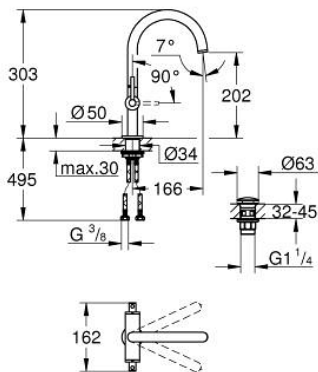

21 145 DL0 **ATRIO SINGLE-HOLE BASIN MIXER 1/2"**
L-SIZE

PRODUCT DESCRIPTION

- Colour: brushed warm sunset
- ceramic headparts 1/2", 90°
- GROHE LongLife finish
- GROHE EcoJoy - less water, perfect flow
- maximum flow rate (at 3 bar): 5 l/min
- rapid installation system
- swivel tubular spout with mousseur and stop limiter
- adjustable swivel area 0° / 150° / 360°
- Push-open waste set 1 1/4"
- flexible connection hoses
- with lever handles
- Sets of caps with "H" and "C" marking and without marking

21 145 DL0 ATRIO SINGLE-HOLE BASIN MIXER 1/2" L-SIZE

SPARE PARTS, November 2022 – now

- 1: Lever handles (Spare part-nr. 14216DL0)
- 2: Ceramic headpart, 1/2" (Spare part-nr. 45883000)
- 2.1: O-ring Ø18,2 x Ø1,7 (Spare part-nr. 0392400M)
- 3: Ceramic headpart, 1/2" (Spare part-nr. 45882000)
- 3.1: O-ring Ø18,2 x Ø1,7 (Spare part-nr. 0392400M)
- 4: Outlet (Spare part-nr. 101280DL00)
- 4.1: Flow straightener (Spare part-nr. 48408000)
- 4.2: Safety ring (Spare part-nr. 4826600M)
- 4.3: Sealing washer (Spare part-nr. 0128500M)
- 5: Shank fastening assembly (Spare part-nr. 48384000)
- 6: Waste set with push-open plug (Spare part-nr. 65807DL0)