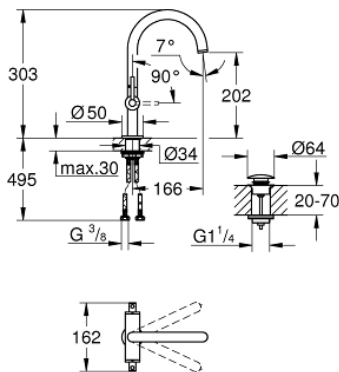

21 145 DC0 ATRIO SINGLE-HOLE BASIN MIXER 1/2" L-SIZE

PRODUCT DESCRIPTION

- Colour: supersteel
- ceramic headparts 1/2", 90°
- GROHE LongLife finish
- GROHE EcoJoy - less water, perfect flow
- maximum flow rate (at 3 bar): 5 l/min
- rapid installation system
- swivel tubular spout with mousseur and stop limiter
- adjustable swivel area 0° / 150° / 360°
- Push-open waste set 1 1/4"
- flexible connection hoses
- with lever handles
- Sets of caps with "H" and "C" marking and without marking

21 145 DC0 ATRIO SINGLE-HOLE BASIN MIXER 1/2" L-SIZE

SPARE PARTS, October 2021 – now

- 1: Lever handles (Spare part-nr. 14216DC0)
- 2: Ceramic headpart, 1/2" (Spare part-nr. 45883000)
- 2.1: O-ring Ø18,2 x Ø1,7 (Spare part-nr. 0392400M)
- 3: Ceramic headpart, 1/2" (Spare part-nr. 45882000)
- 3.1: O-ring Ø18,2 x Ø1,7 (Spare part-nr. 0392400M)
- 4: Outlet (Spare part-nr. 101280DC00)
- 4.1: Flow straightener (Spare part-nr. 48408000)
- 4.2: Safety ring (Spare part-nr. 4826600M)
- 4.3: Sealing washer (Spare part-nr. 0128500M)
- 5: Shank fastening assembly (Spare part-nr. 48384000)
- 6: Waste set with push-open plug (Spare part-nr. 65807DC0)