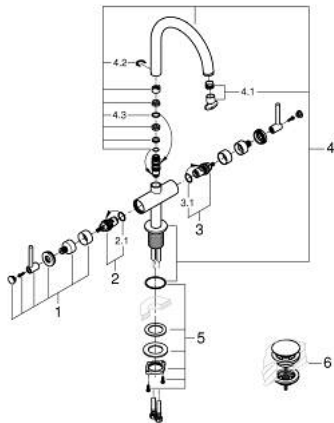

21 145 DC0 ATRIO SINGLE-HOLE BASIN MIXER 1/2" L-SIZE

PRODUCT DESCRIPTION

- Colour: supersteel
- ceramic headparts 1/2", 90°
- GROHE LongLife finish
- GROHE EcoJoy - less water, perfect flow
- maximum flow rate (at 3 bar): 5 l/min
- rapid installation system
- swivel tubular spout with mousseur and stop limiter
- adjustable swivel area 0° / 150° / 360°
- Push-open waste set 1 1/4"
- flexible connection hoses
- with lever handles
- Sets of caps with "H" and "C" marking and without marking

21 145 DC0 ATRIO SINGLE-HOLE BASIN MIXER 1/2" L-SIZE

SPARE PARTS, October 2021 – now

- 1: Lever handles (Spare part-nr. 14216DC0)
- 2: Ceramic headpart, 1/2" (Spare part-nr. 45883000)
- 2.1: O-ring Ø18,2 x Ø1,7 (Spare part-nr. 0392400M)
- 3: Ceramic headpart, 1/2" (Spare part-nr. 45882000)
- 3.1: O-ring Ø18,2 x Ø1,7 (Spare part-nr. 0392400M)
- 4: Outlet (Spare part-nr. 101280DC00)
- 4.1: Flow straightener (Spare part-nr. 48408000)
- 4.2: Safety ring (Spare part-nr. 4826600M)
- 4.3: Sealing washer (Spare part-nr. 0128500M)
- 5: Shank fastening assembly (Spare part-nr. 48384000)
- 6: Waste set with push-open plug (Spare part-nr. 65807DC0)