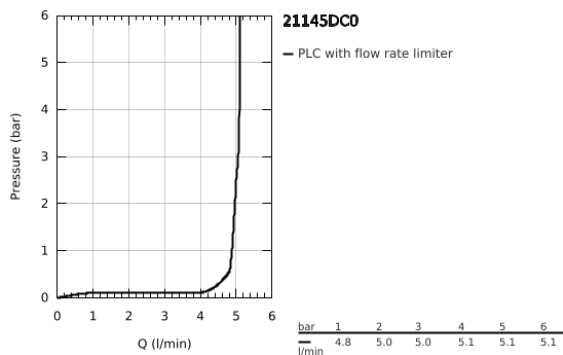

21 145 DC0 ATRIO SINGLE-HOLE BASIN MIXER 1/2" L-SIZE

PRODUCT DESCRIPTION

- Colour: supersteel
- ceramic headparts 1/2", 90°
- GROHE LongLife finish
- GROHE EcoJoy - less water, perfect flow
- maximum flow rate (at 3 bar): 5 l/min
- rapid installation system
- swivel tubular spout with mousseur and stop limiter
- adjustable swivel area 0° / 150° / 360°
- Push-open waste set 1 1/4"
- flexible connection hoses
- with lever handles
- Sets of caps with "H" and "C" marking and without marking

21 145 DC0 ATRIO SINGLE-HOLE BASIN MIXER 1/2" L-SIZE

SPARE PARTS, October 2021 – now

- 1: Lever handles (Spare part-nr. 14216DC0)
- 2: Ceramic headpart, 1/2" (Spare part-nr. 45883000)
- 2.1: O-ring Ø18,2 x Ø1,7 (Spare part-nr. 0392400M)
- 3: Ceramic headpart, 1/2" (Spare part-nr. 45882000)
- 3.1: O-ring Ø18,2 x Ø1,7 (Spare part-nr. 0392400M)
- 4: Outlet (Spare part-nr. 101280DC00)
- 4.1: Flow straightener (Spare part-nr. 48408000)
- 4.2: Safety ring (Spare part-nr. 4826600M)
- 4.3: Sealing washer (Spare part-nr. 0128500M)
- 5: Shank fastening assembly (Spare part-nr. 48384000)
- 6: Waste set with push-open plug (Spare part-nr. 65807DC0)