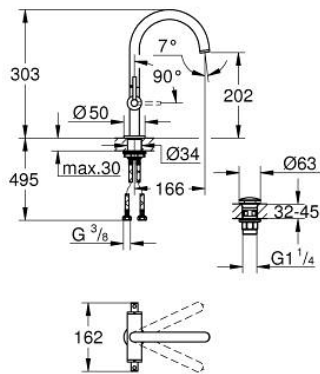

21 145 DA0 **ATRIO SINGLE-HOLE BASIN MIXER 1/2"**
L-SIZE

PRODUCT DESCRIPTION

- Colour: warm sunset
- ceramic headparts 1/2", 90°
- GROHE LongLife finish
- GROHE EcoJoy - less water, perfect flow
- maximum flow rate (at 3 bar): 5 l/min
- rapid installation system
- swivel tubular spout with mousseur and stop limiter
- adjustable swivel area 0° / 150° / 360°
- Push-open waste set 1 1/4"
- flexible connection hoses
- with lever handles
- Sets of caps with "H" and "C" marking and without marking

21 145 DA0 ATRIO SINGLE-HOLE BASIN MIXER 1/2" L-SIZE

SPARE PARTS, October 2021 – now

- 1: Lever handles (Spare part-nr. 14216DA0)
- 2: Ceramic headpart, 1/2" (Spare part-nr. 45883000)
- 2.1: O-ring Ø18,2 x Ø1,7 (Spare part-nr. 0392400M)
- 3: Ceramic headpart, 1/2" (Spare part-nr. 45882000)
- 3.1: O-ring Ø18,2 x Ø1,7 (Spare part-nr. 0392400M)
- 4: Outlet (Spare part-nr. 101280DA00)
- 4.1: Flow straightener (Spare part-nr. 48408000)
- 4.2: Safety ring (Spare part-nr. 4826600M)
- 4.3: Sealing washer (Spare part-nr. 0128500M)
- 5: Shank fastening assembly (Spare part-nr. 48384000)
- 6: Waste set with push-open plug (Spare part-nr. 65807DA0)