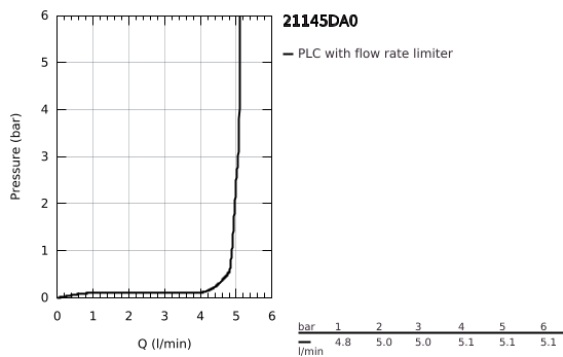

21 145 DA0 **ATRIO SINGLE-HOLE BASIN MIXER 1/2"**
L-SIZE

PRODUCT DESCRIPTION

- Colour: warm sunset
- ceramic headparts 1/2", 90°
- GROHE LongLife finish
- GROHE EcoJoy - less water, perfect flow
- maximum flow rate (at 3 bar): 5 l/min
- rapid installation system
- swivel tubular spout with mousseur and stop limiter
- adjustable swivel area 0° / 150° / 360°
- Push-open waste set 1 1/4"
- flexible connection hoses
- with lever handles
- Sets of caps with "H" and "C" marking and without marking

21 145 DA0 ATRIO SINGLE-HOLE BASIN MIXER 1/2" L-SIZE

SPARE PARTS, October 2021 – now

- 1: Lever handles (Spare part-nr. 14216DA0)
- 2: Ceramic headpart, 1/2" (Spare part-nr. 45883000)
- 2.1: O-ring Ø18,2 x Ø1,7 (Spare part-nr. 0392400M)
- 3: Ceramic headpart, 1/2" (Spare part-nr. 45882000)
- 3.1: O-ring Ø18,2 x Ø1,7 (Spare part-nr. 0392400M)
- 4: Outlet (Spare part-nr. 101280DA00)
- 4.1: Flow straightener (Spare part-nr. 48408000)
- 4.2: Safety ring (Spare part-nr. 4826600M)
- 4.3: Sealing washer (Spare part-nr. 0128500M)
- 5: Shank fastening assembly (Spare part-nr. 48384000)
- 6: Waste set with push-open plug (Spare part-nr. 65807DA0)