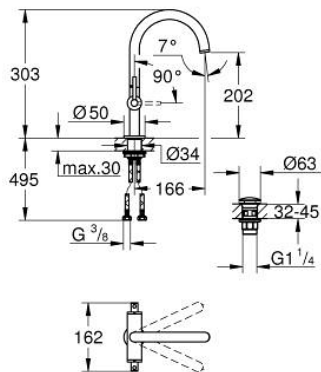

21 145 AL0 ATRIO SINGLE-HOLE BASIN MIXER 1/2" L-SIZE

PRODUCT DESCRIPTION

- Colour: brushed hard graphite
- ceramic headparts 1/2", 90°
- GROHE LongLife finish
- GROHE EcoJoy - less water, perfect flow
- maximum flow rate (at 3 bar): 5 l/min
- rapid installation system
- swivel tubular spout with mousseur and stop limiter
- adjustable swivel area 0° / 150° / 360°
- Push-open waste set 1 1/4"
- flexible connection hoses
- with lever handles
- Sets of caps with "H" and "C" marking and without marking

21 145 AL0 ATRIO SINGLE-HOLE BASIN MIXER 1/2" L-SIZE

SPARE PARTS, October 2021 – now

- 1: Lever handles (Spare part-nr. 14216AL0)
- 2: Ceramic headpart, 1/2" (Spare part-nr. 45883000)
- 2.1: O-ring Ø18,2 x Ø1,7 (Spare part-nr. 0392400M)
- 3: Ceramic headpart, 1/2" (Spare part-nr. 45882000)
- 3.1: O-ring Ø18,2 x Ø1,7 (Spare part-nr. 0392400M)
- 4: Outlet (Spare part-nr. 101280AL00)
- 4.1: Flow straightener (Spare part-nr. 48408000)
- 4.2: Safety ring (Spare part-nr. 4826600M)
- 4.3: Sealing washer (Spare part-nr. 0128500M)
- 5: Shank fastening assembly (Spare part-nr. 48384000)
- 6: Waste set with push-open plug (Spare part-nr. 65807AL0)