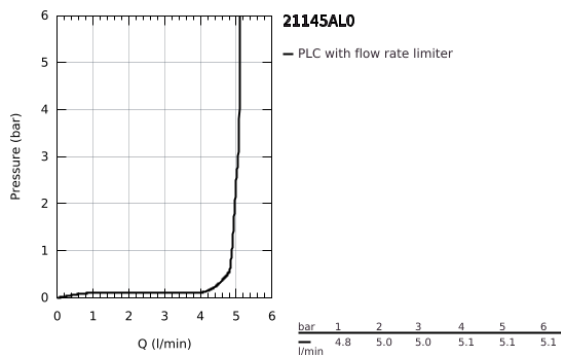

21 145 AL0 ATRIO SINGLE-HOLE BASIN MIXER 1/2" L-SIZE

PRODUCT DESCRIPTION

- Colour: brushed hard graphite
- ceramic headparts 1/2", 90°
- GROHE LongLife finish
- GROHE EcoJoy - less water, perfect flow
- maximum flow rate (at 3 bar): 5 l/min
- rapid installation system
- swivel tubular spout with mousseur and stop limiter
- adjustable swivel area 0° / 150° / 360°
- Push-open waste set 1 1/4"
- flexible connection hoses
- with lever handles
- Sets of caps with "H" and "C" marking and without marking

21 145 AL0 ATRIO SINGLE-HOLE BASIN MIXER 1/2" L-SIZE

SPARE PARTS, October 2021 – now

- 1: Lever handles (Spare part-nr. 14216AL0)
- 2: Ceramic headpart, 1/2" (Spare part-nr. 45883000)
- 2.1: O-ring Ø18,2 x Ø1,7 (Spare part-nr. 0392400M)
- 3: Ceramic headpart, 1/2" (Spare part-nr. 45882000)
- 3.1: O-ring Ø18,2 x Ø1,7 (Spare part-nr. 0392400M)
- 4: Outlet (Spare part-nr. 101280AL00)
- 4.1: Flow straightener (Spare part-nr. 48408000)
- 4.2: Safety ring (Spare part-nr. 4826600M)
- 4.3: Sealing washer (Spare part-nr. 0128500M)
- 5: Shank fastening assembly (Spare part-nr. 48384000)
- 6: Waste set with push-open plug (Spare part-nr. 65807AL0)