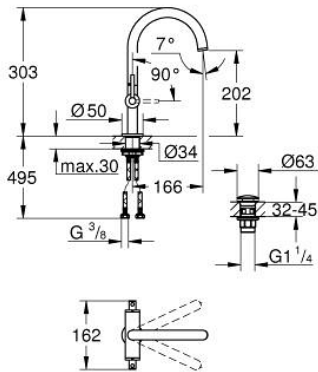

21 145 000 **ATRIO SINGLE-HOLE BASIN MIXER 1/2"**  
**L-SIZE**

**PRODUCT DESCRIPTION**

- Colour: chrome
- ceramic headparts 1/2", 90°
- GROHE EcoJoy - less water, perfect flow
- maximum flow rate (at 3 bar): 5 l/min
- swivel tubular spout with mousseur and stop limiter
- adjustable swivel area 0° / 150° / 360°
- Push-open waste set 1 1/4"
- flexible connection hoses
- with lever handles
- Sets of caps with "H" and "C" marking and without marking

## 21 145 000 ATRIO SINGLE-HOLE BASIN MIXER 1/2" L-SIZE

### SPARE PARTS, October 2021 – now

- 1: Lever handles (Spare part-nr. 14216000)
- 2: Ceramic headpart, 1/2" (Spare part-nr. 45883000)
- 2.1: O-ring Ø18,2 x Ø1,7 (Spare part-nr. 0392400M)
- 3: Ceramic headpart, 1/2" (Spare part-nr. 45882000)
- 3.1: O-ring Ø18,2 x Ø1,7 (Spare part-nr. 0392400M)
- 4: Outlet (Spare part-nr. 1012800000)
- 4.1: Flow straightener (Spare part-nr. 48408000)
- 4.2: Safety ring (Spare part-nr. 4826600M)
- 4.3: Sealing washer (Spare part-nr. 0128500M)
- 5: Shank fastening assembly (Spare part-nr. 48384000)
- 6: Waste set with push-open plug (Spare part-nr. 65807000)