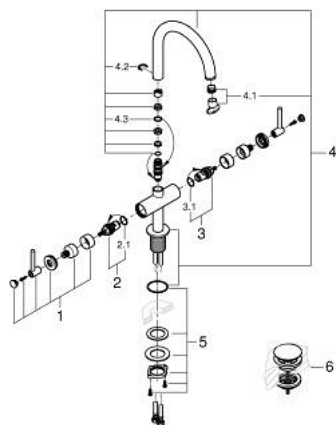

21 145 000 **ATRIO SINGLE-HOLE BASIN MIXER 1/2"**  
**L-SIZE**

**PRODUCT DESCRIPTION**

- Colour: chrome
- ceramic headparts 1/2", 90°
- GROHE EcoJoy - less water, perfect flow
- maximum flow rate (at 3 bar): 5 l/min
- swivel tubular spout with mousseur and stop limiter
- adjustable swivel area 0° / 150° / 360°
- Push-open waste set 1 1/4"
- flexible connection hoses
- with lever handles
- Sets of caps with "H" and "C" marking and without marking

## 21 145 000 ATRIO SINGLE-HOLE BASIN MIXER 1/2" L-SIZE

### SPARE PARTS, October 2021 – now

- 1: Lever handles (Spare part-nr. 14216000)
- 2: Ceramic headpart, 1/2" (Spare part-nr. 45883000)
- 2.1: O-ring Ø18,2 x Ø1,7 (Spare part-nr. 0392400M)
- 3: Ceramic headpart, 1/2" (Spare part-nr. 45882000)
- 3.1: O-ring Ø18,2 x Ø1,7 (Spare part-nr. 0392400M)
- 4: Outlet (Spare part-nr. 1012800000)
- 4.1: Flow straightener (Spare part-nr. 48408000)
- 4.2: Safety ring (Spare part-nr. 4826600M)
- 4.3: Sealing washer (Spare part-nr. 0128500M)
- 5: Shank fastening assembly (Spare part-nr. 48384000)
- 6: Waste set with push-open plug (Spare part-nr. 65807000)