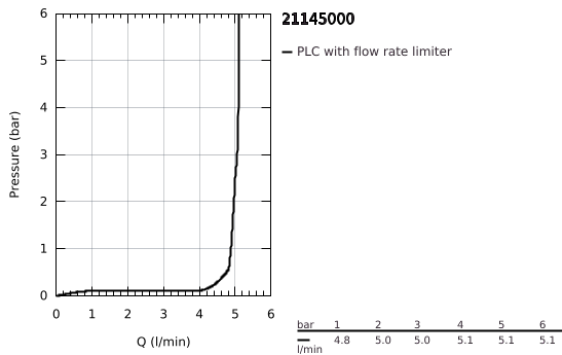

21 145 000 **ATRIO SINGLE-HOLE BASIN MIXER 1/2"**  
**L-SIZE**

**PRODUCT DESCRIPTION**

- Colour: chrome
- ceramic headparts 1/2", 90°
- GROHE EcoJoy - less water, perfect flow
- maximum flow rate (at 3 bar): 5 l/min
- swivel tubular spout with mousseur and stop limiter
- adjustable swivel area 0° / 150° / 360°
- Push-open waste set 1 1/4"
- flexible connection hoses
- with lever handles
- Sets of caps with "H" and "C" marking and without marking

## 21 145 000 ATRIO SINGLE-HOLE BASIN MIXER 1/2" L-SIZE

### SPARE PARTS, October 2021 – now

- 1: Lever handles (Spare part-nr. 14216000)
- 2: Ceramic headpart, 1/2" (Spare part-nr. 45883000)
- 2.1: O-ring Ø18,2 x Ø1,7 (Spare part-nr. 0392400M)
- 3: Ceramic headpart, 1/2" (Spare part-nr. 45882000)
- 3.1: O-ring Ø18,2 x Ø1,7 (Spare part-nr. 0392400M)
- 4: Outlet (Spare part-nr. 1012800000)
- 4.1: Flow straightener (Spare part-nr. 48408000)
- 4.2: Safety ring (Spare part-nr. 4826600M)
- 4.3: Sealing washer (Spare part-nr. 0128500M)
- 5: Shank fastening assembly (Spare part-nr. 48384000)
- 6: Waste set with push-open plug (Spare part-nr. 65807000)