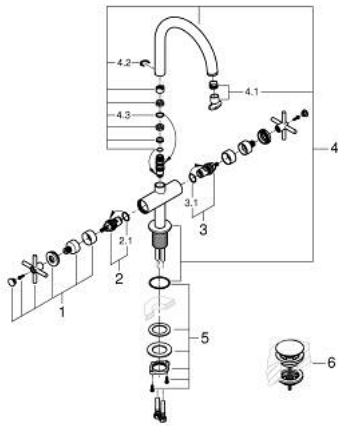

21 144 MS0 **ATRIO SINGLE-HOLE BASIN MIXER 1/2"**
L-SIZE

PRODUCT DESCRIPTION

- Colour: satin steel
- ceramic headparts 1/2", 90°
- GROHE LongLife finish
- GROHE EcoJoy - less water, perfect flow
- maximum flow rate (at 3 bar): 5 l/min
- rapid installation system
- swivel tubular spout with mousseur and stop limiter
- adjustable swivel area 0° / 150° / 360°
- Push-open waste set 1 1/4"
- flexible connection hoses
- with cross handles
- Sets of caps with "H" and "C" marking and without marking

21 144 MS0 ATRIO SINGLE-HOLE BASIN MIXER 1/2" L-SIZE

SPARE PARTS, October 2022 – now

- 1: Cross handles (Spare part-nr. 14215MS0)
- 2: Ceramic headpart, 1/2" (Spare part-nr. 45883000)
- 2.1: O-ring Ø18,2 x Ø1,7 (Spare part-nr. 0392400M)
- 3: Ceramic headpart, 1/2" (Spare part-nr. 45882000)
- 3.1: O-ring Ø18,2 x Ø1,7 (Spare part-nr. 0392400M)
- 4: Outlet (Spare part-nr. 101280MS00)
- 4.1: Flow straightener (Spare part-nr. 48408000)
- 4.2: Safety ring (Spare part-nr. 4826600M)
- 4.3: Sealing washer (Spare part-nr. 0128500M)
- 5: Shank fastening assembly (Spare part-nr. 48384000)
- 6: Waste set with push-open plug (Spare part-nr. 65807MS0)