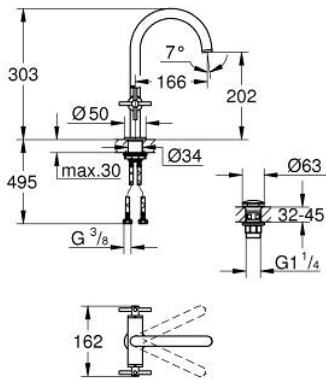

21 144 MS0 **ATRIO SINGLE-HOLE BASIN MIXER 1/2"**
L-SIZE

PRODUCT DESCRIPTION

- Colour: satin steel
- ceramic headparts 1/2", 90°
- GROHE LongLife finish
- GROHE EcoJoy - less water, perfect flow
- maximum flow rate (at 3 bar): 5 l/min
- rapid installation system
- swivel tubular spout with mousseur and stop limiter
- adjustable swivel area 0° / 150° / 360°
- Push-open waste set 1 1/4"
- flexible connection hoses
- with cross handles
- Sets of caps with "H" and "C" marking and without marking

21 144 MS0 ATRIO SINGLE-HOLE BASIN MIXER 1/2" L-SIZE

SPARE PARTS, October 2022 – now

- 1: Cross handles (Spare part-nr. 14215MS0)
- 2: Ceramic headpart, 1/2" (Spare part-nr. 45883000)
- 2.1: O-ring Ø18,2 x Ø1,7 (Spare part-nr. 0392400M)
- 3: Ceramic headpart, 1/2" (Spare part-nr. 45882000)
- 3.1: O-ring Ø18,2 x Ø1,7 (Spare part-nr. 0392400M)
- 4: Outlet (Spare part-nr. 101280MS00)
- 4.1: Flow straightener (Spare part-nr. 48408000)
- 4.2: Safety ring (Spare part-nr. 4826600M)
- 4.3: Sealing washer (Spare part-nr. 0128500M)
- 5: Shank fastening assembly (Spare part-nr. 48384000)
- 6: Waste set with push-open plug (Spare part-nr. 65807MS0)