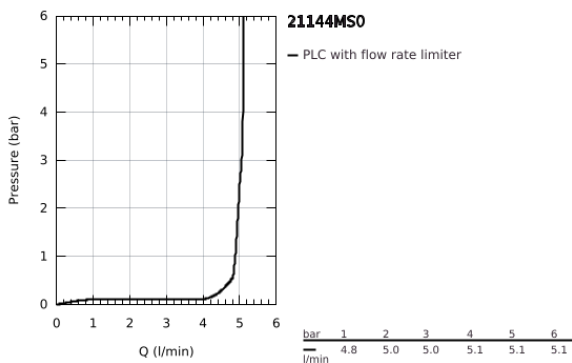

21 144 MS0 **ATRIO SINGLE-HOLE BASIN MIXER 1/2"**
L-SIZE

PRODUCT DESCRIPTION

- Colour: satin steel
- ceramic headparts 1/2", 90°
- GROHE LongLife finish
- GROHE EcoJoy - less water, perfect flow
- maximum flow rate (at 3 bar): 5 l/min
- rapid installation system
- swivel tubular spout with mousseur and stop limiter
- adjustable swivel area 0° / 150° / 360°
- Push-open waste set 1 1/4"
- flexible connection hoses
- with cross handles
- Sets of caps with "H" and "C" marking and without marking

21 144 MS0 ATRIO SINGLE-HOLE BASIN MIXER 1/2" L-SIZE

SPARE PARTS, October 2022 – now

- 1: Cross handles (Spare part-nr. 14215MS0)
- 2: Ceramic headpart, 1/2" (Spare part-nr. 45883000)
- 2.1: O-ring Ø18,2 x Ø1,7 (Spare part-nr. 0392400M)
- 3: Ceramic headpart, 1/2" (Spare part-nr. 45882000)
- 3.1: O-ring Ø18,2 x Ø1,7 (Spare part-nr. 0392400M)
- 4: Outlet (Spare part-nr. 101280MS00)
- 4.1: Flow straightener (Spare part-nr. 48408000)
- 4.2: Safety ring (Spare part-nr. 4826600M)
- 4.3: Sealing washer (Spare part-nr. 0128500M)
- 5: Shank fastening assembly (Spare part-nr. 48384000)
- 6: Waste set with push-open plug (Spare part-nr. 65807MS0)