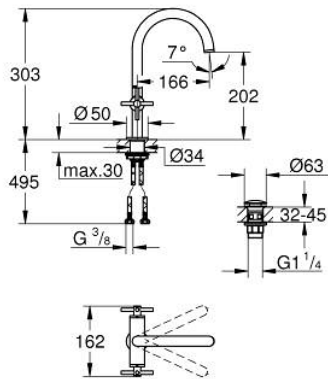

21 144 MG0 **ATRIO SINGLE-HOLE BASIN MIXER 1/2"**
L-SIZE

PRODUCT DESCRIPTION

- Colour: satin graphite
- ceramic headparts 1/2", 90°
- GROHE LongLife finish
- GROHE EcoJoy - less water, perfect flow
- maximum flow rate (at 3 bar): 5 l/min
- rapid installation system
- swivel tubular spout with mousseur and stop limiter
- adjustable swivel area 0° / 150° / 360°
- Push-open waste set 1 1/4"
- flexible connection hoses
- with cross handles
- Sets of caps with "H" and "C" marking and without marking

21 144 MG0 ATRIO SINGLE-HOLE BASIN MIXER 1/2" L-SIZE

SPARE PARTS, October 2022 – now

- 1: Cross handles (Spare part-nr. 14215MG0)
- 2: Ceramic headpart, 1/2" (Spare part-nr. 45883000)
- 2.1: O-ring Ø18,2 x Ø1,7 (Spare part-nr. 0392400M)
- 3: Ceramic headpart, 1/2" (Spare part-nr. 45882000)
- 3.1: O-ring Ø18,2 x Ø1,7 (Spare part-nr. 0392400M)
- 4: Outlet (Spare part-nr. 101280MG00)
- 4.1: Flow straightener (Spare part-nr. 48408000)
- 4.2: Safety ring (Spare part-nr. 4826600M)
- 4.3: Sealing washer (Spare part-nr. 0128500M)
- 5: Shank fastening assembly (Spare part-nr. 48384000)
- 6: Waste set with push-open plug (Spare part-nr. 65807MG0)