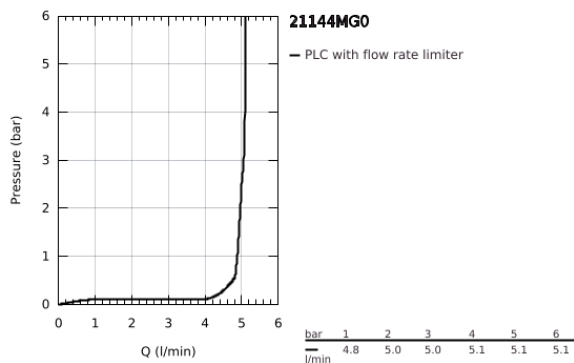

21 144 MG0 **ATRIO SINGLE-HOLE BASIN MIXER 1/2"**
L-SIZE

PRODUCT DESCRIPTION

- Colour: satin graphite
- ceramic headparts 1/2", 90°
- GROHE LongLife finish
- GROHE EcoJoy - less water, perfect flow
- maximum flow rate (at 3 bar): 5 l/min
- rapid installation system
- swivel tubular spout with mousseur and stop limiter
- adjustable swivel area 0° / 150° / 360°
- Push-open waste set 1 1/4"
- flexible connection hoses
- with cross handles
- Sets of caps with "H" and "C" marking and without marking

21 144 MG0 ATRIO SINGLE-HOLE BASIN MIXER 1/2" L-SIZE

SPARE PARTS, October 2022 – now

- 1: Cross handles (Spare part-nr. 14215MG0)
- 2: Ceramic headpart, 1/2" (Spare part-nr. 45883000)
- 2.1: O-ring Ø18,2 x Ø1,7 (Spare part-nr. 0392400M)
- 3: Ceramic headpart, 1/2" (Spare part-nr. 45882000)
- 3.1: O-ring Ø18,2 x Ø1,7 (Spare part-nr. 0392400M)
- 4: Outlet (Spare part-nr. 101280MG00)
- 4.1: Flow straightener (Spare part-nr. 48408000)
- 4.2: Safety ring (Spare part-nr. 4826600M)
- 4.3: Sealing washer (Spare part-nr. 0128500M)
- 5: Shank fastening assembly (Spare part-nr. 48384000)
- 6: Waste set with push-open plug (Spare part-nr. 65807MG0)