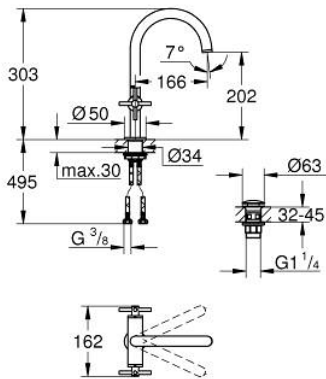

21 144 GN0 **ATRIO SINGLE-HOLE BASIN MIXER 1/2"**  
**L-SIZE**

**PRODUCT DESCRIPTION**

- Colour: brushed cool sunrise
- ceramic headparts 1/2", 90°
- GROHE LongLife finish
- GROHE EcoJoy - less water, perfect flow
- maximum flow rate (at 3 bar): 5 l/min
- rapid installation system
- swivel tubular spout with mousseur and stop limiter
- adjustable swivel area 0° / 150° / 360°
- Push-open waste set 1 1/4"
- flexible connection hoses
- with cross handles
- Sets of caps with "H" and "C" marking and without marking

21 144 GN0 **ATRIO SINGLE-HOLE BASIN MIXER 1/2"**  
**L-SIZE**

**SPARE PARTS**, November 2022 – now

- 1: Cross handles (Spare part-nr. 14215GN0)
- 2: Ceramic headpart, 1/2" (Spare part-nr. 45883000)
- 2.1: O-ring Ø18,2 x Ø1,7 (Spare part-nr. 0392400M)
- 3: Ceramic headpart, 1/2" (Spare part-nr. 45882000)
- 3.1: O-ring Ø18,2 x Ø1,7 (Spare part-nr. 0392400M)
- 4: Outlet (Spare part-nr. 101280GN00)
- 4.1: Flow straightener (Spare part-nr. 48408000)
- 4.2: Safety ring (Spare part-nr. 4826600M)
- 4.3: Sealing washer (Spare part-nr. 0128500M)
- 5: Shank fastening assembly (Spare part-nr. 48384000)
- 6: Waste set with push-open plug (Spare part-nr. 65807GN0)