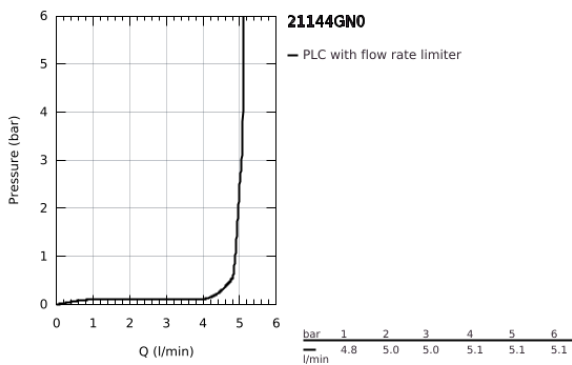

21 144 GN0 **ATRIO SINGLE-HOLE BASIN MIXER 1/2"**  
**L-SIZE**

**PRODUCT DESCRIPTION**

- Colour: brushed cool sunrise
- ceramic headparts 1/2", 90°
- GROHE LongLife finish
- GROHE EcoJoy - less water, perfect flow
- maximum flow rate (at 3 bar): 5 l/min
- rapid installation system
- swivel tubular spout with mousseur and stop limiter
- adjustable swivel area 0° / 150° / 360°
- Push-open waste set 1 1/4"
- flexible connection hoses
- with cross handles
- Sets of caps with "H" and "C" marking and without marking

21 144 GN0 **ATRIO SINGLE-HOLE BASIN MIXER 1/2"**  
**L-SIZE**

**SPARE PARTS**, November 2022 – now

- 1: Cross handles (Spare part-nr. 14215GN0)
- 2: Ceramic headpart, 1/2" (Spare part-nr. 45883000)
- 2.1: O-ring Ø18,2 x Ø1,7 (Spare part-nr. 0392400M)
- 3: Ceramic headpart, 1/2" (Spare part-nr. 45882000)
- 3.1: O-ring Ø18,2 x Ø1,7 (Spare part-nr. 0392400M)
- 4: Outlet (Spare part-nr. 101280GN00)
- 4.1: Flow straightener (Spare part-nr. 48408000)
- 4.2: Safety ring (Spare part-nr. 4826600M)
- 4.3: Sealing washer (Spare part-nr. 0128500M)
- 5: Shank fastening assembly (Spare part-nr. 48384000)
- 6: Waste set with push-open plug (Spare part-nr. 65807GN0)