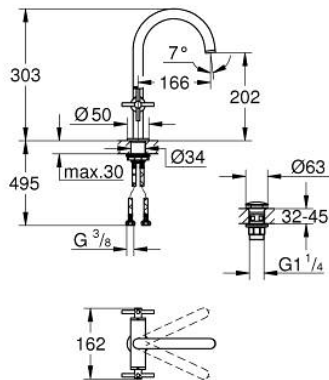

21 144 GL0 **ATRIO SINGLE-HOLE BASIN MIXER 1/2"**
L-SIZE

PRODUCT DESCRIPTION

- Colour: cool sunrise
- ceramic headparts 1/2", 90°
- GROHE LongLife finish
- GROHE EcoJoy - less water, perfect flow
- maximum flow rate (at 3 bar): 5 l/min
- rapid installation system
- swivel tubular spout with mousseur and stop limiter
- adjustable swivel area 0° / 150° / 360°
- Push-open waste set 1 1/4"
- flexible connection hoses
- with cross handles
- Sets of caps with "H" and "C" marking and without marking

21 144 GL0 ATRIO SINGLE-HOLE BASIN MIXER 1/2" L-SIZE

SPARE PARTS, October 2021 – now

- 1: Cross handles (Spare part-nr. 14215GL0)
- 2: Ceramic headpart, 1/2" (Spare part-nr. 45883000)
- 2.1: O-ring Ø18,2 x Ø1,7 (Spare part-nr. 0392400M)
- 3: Ceramic headpart, 1/2" (Spare part-nr. 45882000)
- 3.1: O-ring Ø18,2 x Ø1,7 (Spare part-nr. 0392400M)
- 4: Outlet (Spare part-nr. 101280GL00)
- 4.1: Flow straightener (Spare part-nr. 48408000)
- 4.2: Safety ring (Spare part-nr. 4826600M)
- 4.3: Sealing washer (Spare part-nr. 0128500M)
- 5: Shank fastening assembly (Spare part-nr. 48384000)
- 6: Waste set with push-open plug (Spare part-nr. 65807GL0)