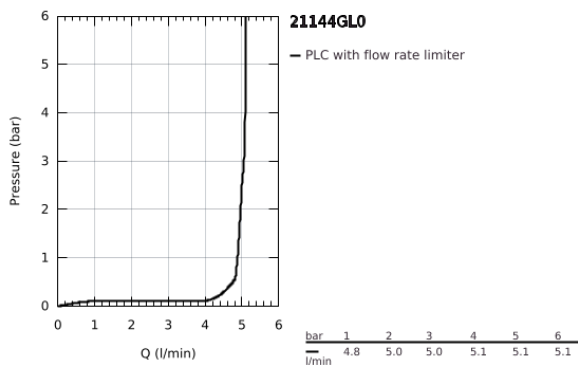

21 144 GL0 **ATRIO SINGLE-HOLE BASIN MIXER 1/2"**
L-SIZE

PRODUCT DESCRIPTION

- Colour: cool sunrise
- ceramic headparts 1/2", 90°
- GROHE LongLife finish
- GROHE EcoJoy - less water, perfect flow
- maximum flow rate (at 3 bar): 5 l/min
- rapid installation system
- swivel tubular spout with mousseur and stop limiter
- adjustable swivel area 0° / 150° / 360°
- Push-open waste set 1 1/4"
- flexible connection hoses
- with cross handles
- Sets of caps with "H" and "C" marking and without marking

21 144 GL0 ATRIO SINGLE-HOLE BASIN MIXER 1/2" L-SIZE

SPARE PARTS, October 2021 – now

- 1: Cross handles (Spare part-nr. 14215GL0)
- 2: Ceramic headpart, 1/2" (Spare part-nr. 45883000)
- 2.1: O-ring Ø18,2 x Ø1,7 (Spare part-nr. 0392400M)
- 3: Ceramic headpart, 1/2" (Spare part-nr. 45882000)
- 3.1: O-ring Ø18,2 x Ø1,7 (Spare part-nr. 0392400M)
- 4: Outlet (Spare part-nr. 101280GL00)
- 4.1: Flow straightener (Spare part-nr. 48408000)
- 4.2: Safety ring (Spare part-nr. 4826600M)
- 4.3: Sealing washer (Spare part-nr. 0128500M)
- 5: Shank fastening assembly (Spare part-nr. 48384000)
- 6: Waste set with push-open plug (Spare part-nr. 65807GL0)