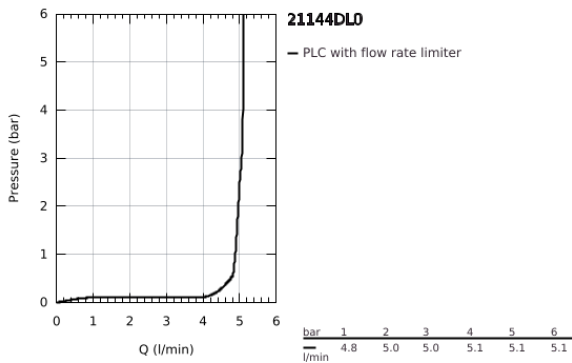

21 144 DL0 **ATRIO SINGLE-HOLE BASIN MIXER 1/2"**
L-SIZE

PRODUCT DESCRIPTION

- Colour: brushed warm sunset
- ceramic headparts 1/2", 90°
- GROHE LongLife finish
- GROHE EcoJoy - less water, perfect flow
- maximum flow rate (at 3 bar): 5 l/min
- rapid installation system
- swivel tubular spout with mousseur and stop limiter
- adjustable swivel area 0° / 150° / 360°
- Push-open waste set 1 1/4"
- flexible connection hoses
- with cross handles
- Sets of caps with "H" and "C" marking and without marking

21 144 DL0 ATRIO SINGLE-HOLE BASIN MIXER 1/2" L-SIZE

SPARE PARTS, November 2022 – now

- 1: Cross handles (Spare part-nr. 14215DL0)
- 2: Ceramic headpart, 1/2" (Spare part-nr. 45883000)
- 2.1: O-ring Ø18,2 x Ø1,7 (Spare part-nr. 0392400M)
- 3: Ceramic headpart, 1/2" (Spare part-nr. 45882000)
- 3.1: O-ring Ø18,2 x Ø1,7 (Spare part-nr. 0392400M)
- 4: Outlet (Spare part-nr. 101280DL00)
- 4.1: Flow straightener (Spare part-nr. 48408000)
- 4.2: Safety ring (Spare part-nr. 4826600M)
- 4.3: Sealing washer (Spare part-nr. 0128500M)
- 5: Shank fastening assembly (Spare part-nr. 48384000)
- 6: Waste set with push-open plug (Spare part-nr. 65807DL0)