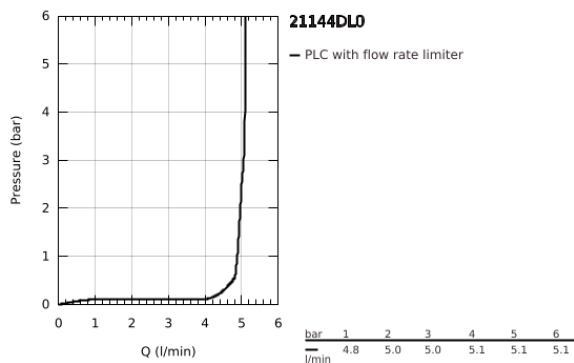

## 21 144 DL0 ATRIO SINGLE-HOLE BASIN MIXER 1/2" L-SIZE

### PRODUCT DESCRIPTION

- Colour: brushed warm sunset
- ceramic headparts 1/2", 90°
- GROHE LongLife finish
- AquaCalibrator
- maximum flow rate (at 3 bar): 5 l/min
- rapid installation system
- swivel tubular spout with mousseur and stop limiter
- adjustable swivel area 0° / 150° / 360°
- Push-open waste set 1 1/4"
- flexible connection hoses
- with cross handles
- Sets of caps with "H" and "C" marking and without marking

### SPARE PARTS, November 2022 – now

- 1: Cross handles (Spare part-nr. 14215DL0)
- 2: Ceramic headpart, 1/2" (Spare part-nr. 45883000)
- 2.1: O-ring Ø18,2 x Ø1,7 (Spare part-nr. 0392400M)
- 3: Ceramic headpart, 1/2" (Spare part-nr. 45882000)
- 3.1: O-ring Ø18,2 x Ø1,7 (Spare part-nr. 0392400M)
- 4: Outlet (Spare part-nr. 101280DL00)
- 4.1: Flow straightener (Spare part-nr. 48408000)
- 4.2: Safety ring (Spare part-nr. 4826600M)
- 4.3: Sealing washer (Spare part-nr. 0128500M)
- 5: Shank fastening assembly (Spare part-nr. 48384000)
- 6: Waste set with push-open plug (Spare part-nr. 65807DL0)