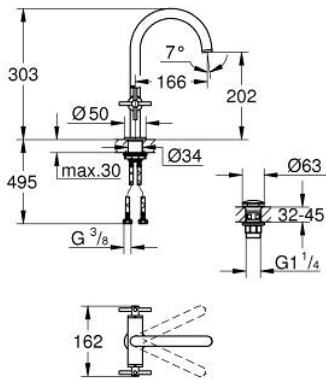

21 144 DL0 **ATRIO SINGLE-HOLE BASIN MIXER 1/2"**
L-SIZE

PRODUCT DESCRIPTION

- Colour: brushed warm sunset
- ceramic headparts 1/2", 90°
- GROHE LongLife finish
- GROHE EcoJoy - less water, perfect flow
- maximum flow rate (at 3 bar): 5 l/min
- rapid installation system
- swivel tubular spout with mousseur and stop limiter
- adjustable swivel area 0° / 150° / 360°
- Push-open waste set 1 1/4"
- flexible connection hoses
- with cross handles
- Sets of caps with "H" and "C" marking and without marking

21 144 DL0 ATRIO SINGLE-HOLE BASIN MIXER 1/2" L-SIZE

SPARE PARTS, November 2022 – now

- 1: Cross handles (Spare part-nr. 14215DL0)
- 2: Ceramic headpart, 1/2" (Spare part-nr. 45883000)
- 2.1: O-ring Ø18,2 x Ø1,7 (Spare part-nr. 0392400M)
- 3: Ceramic headpart, 1/2" (Spare part-nr. 45882000)
- 3.1: O-ring Ø18,2 x Ø1,7 (Spare part-nr. 0392400M)
- 4: Outlet (Spare part-nr. 101280DL00)
- 4.1: Flow straightener (Spare part-nr. 48408000)
- 4.2: Safety ring (Spare part-nr. 4826600M)
- 4.3: Sealing washer (Spare part-nr. 0128500M)
- 5: Shank fastening assembly (Spare part-nr. 48384000)
- 6: Waste set with push-open plug (Spare part-nr. 65807DL0)