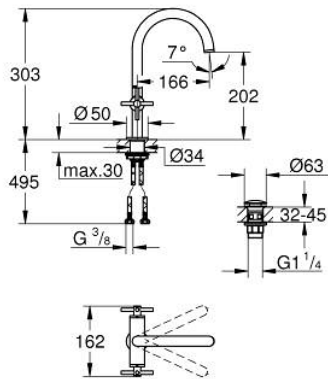

## 21 144 DL0 ATRIO SINGLE-HOLE BASIN MIXER 1/2" L-SIZE

### PRODUCT DESCRIPTION

- Colour: brushed warm sunset
- ceramic headparts 1/2", 90°
- GROHE LongLife finish
- AquaCalibrator
- maximum flow rate (at 3 bar): 5 l/min
- rapid installation system
- swivel tubular spout with mousseur and stop limiter
- adjustable swivel area 0° / 150° / 360°
- Push-open waste set 1 1/4"
- flexible connection hoses
- with cross handles
- Sets of caps with "H" and "C" marking and without marking

### SPARE PARTS, November 2022 – now

- 1: Cross handles (Spare part-nr. 14215DL0)
- 2: Ceramic headpart, 1/2" (Spare part-nr. 45883000)
- 2.1: O-ring Ø18,2 x Ø1,7 (Spare part-nr. 0392400M)
- 3: Ceramic headpart, 1/2" (Spare part-nr. 45882000)
- 3.1: O-ring Ø18,2 x Ø1,7 (Spare part-nr. 0392400M)
- 4: Outlet (Spare part-nr. 101280DL00)
- 4.1: Flow straightener (Spare part-nr. 48408000)
- 4.2: Safety ring (Spare part-nr. 4826600M)
- 4.3: Sealing washer (Spare part-nr. 0128500M)
- 5: Shank fastening assembly (Spare part-nr. 48384000)
- 6: Waste set with push-open plug (Spare part-nr. 65807DL0)