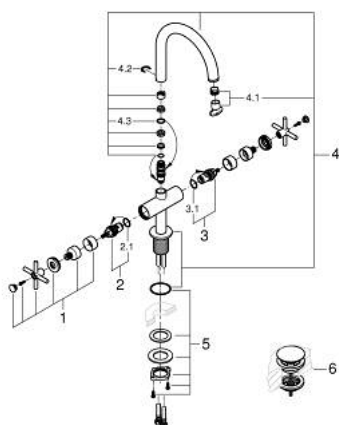

21 144 DL0 **ATRIO SINGLE-HOLE BASIN MIXER 1/2"**
L-SIZE

PRODUCT DESCRIPTION

- Colour: brushed warm sunset
- ceramic headparts 1/2", 90°
- GROHE LongLife finish
- GROHE EcoJoy - less water, perfect flow
- maximum flow rate (at 3 bar): 5 l/min
- rapid installation system
- swivel tubular spout with mousseur and stop limiter
- adjustable swivel area 0° / 150° / 360°
- Push-open waste set 1 1/4"
- flexible connection hoses
- with cross handles
- Sets of caps with "H" and "C" marking and without marking

21 144 DL0 ATRIO SINGLE-HOLE BASIN MIXER 1/2" L-SIZE

SPARE PARTS, November 2022 – now

- 1: Cross handles (Spare part-nr. 14215DL0)
- 2: Ceramic headpart, 1/2" (Spare part-nr. 45883000)
- 2.1: O-ring Ø18,2 x Ø1,7 (Spare part-nr. 0392400M)
- 3: Ceramic headpart, 1/2" (Spare part-nr. 45882000)
- 3.1: O-ring Ø18,2 x Ø1,7 (Spare part-nr. 0392400M)
- 4: Outlet (Spare part-nr. 101280DL00)
- 4.1: Flow straightener (Spare part-nr. 48408000)
- 4.2: Safety ring (Spare part-nr. 4826600M)
- 4.3: Sealing washer (Spare part-nr. 0128500M)
- 5: Shank fastening assembly (Spare part-nr. 48384000)
- 6: Waste set with push-open plug (Spare part-nr. 65807DL0)