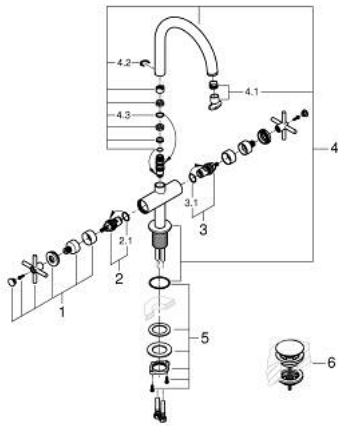

## 21 144 DL0 ATRIO SINGLE-HOLE BASIN MIXER 1/2" L-SIZE

### PRODUCT DESCRIPTION

- Colour: brushed warm sunset
- ceramic headparts 1/2", 90°
- GROHE LongLife finish
- AquaCalibrator
- maximum flow rate (at 3 bar): 5 l/min
- rapid installation system
- swivel tubular spout with mousseur and stop limiter
- adjustable swivel area 0° / 150° / 360°
- Push-open waste set 1 1/4"
- flexible connection hoses
- with cross handles
- Sets of caps with "H" and "C" marking and without marking

### SPARE PARTS, November 2022 – now

- 1: Cross handles (Spare part-nr. 14215DL0)
- 2: Ceramic headpart, 1/2" (Spare part-nr. 45883000)
- 2.1: O-ring Ø18,2 x Ø1,7 (Spare part-nr. 0392400M)
- 3: Ceramic headpart, 1/2" (Spare part-nr. 45882000)
- 3.1: O-ring Ø18,2 x Ø1,7 (Spare part-nr. 0392400M)
- 4: Outlet (Spare part-nr. 101280DL00)
- 4.1: Flow straightener (Spare part-nr. 48408000)
- 4.2: Safety ring (Spare part-nr. 4826600M)
- 4.3: Sealing washer (Spare part-nr. 0128500M)
- 5: Shank fastening assembly (Spare part-nr. 48384000)
- 6: Waste set with push-open plug (Spare part-nr. 65807DL0)