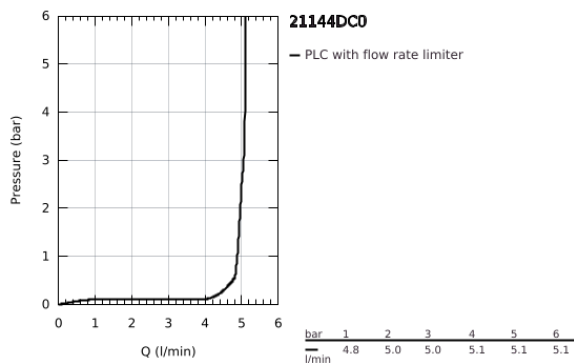

21 144 DC0 ATRIO SINGLE-HOLE BASIN MIXER 1/2" L-SIZE

PRODUCT DESCRIPTION

- Colour: supersteel
- ceramic headparts 1/2", 90°
- GROHE LongLife finish
- GROHE EcoJoy - less water, perfect flow
- maximum flow rate (at 3 bar): 5 l/min
- rapid installation system
- swivel tubular spout with mousseur and stop limiter
- adjustable swivel area 0° / 150° / 360°
- Push-open waste set 1 1/4"
- flexible connection hoses
- with cross handles
- Sets of caps with "H" and "C" marking and without marking

21 144 DC0 ATRIO SINGLE-HOLE BASIN MIXER 1/2" L-SIZE

SPARE PARTS, October 2021 – now

- 1: Cross handles (Spare part-nr. 14215DC0)
- 2: Ceramic headpart, 1/2" (Spare part-nr. 45883000)
- 2.1: O-ring Ø18,2 x Ø1,7 (Spare part-nr. 0392400M)
- 3: Ceramic headpart, 1/2" (Spare part-nr. 45882000)
- 3.1: O-ring Ø18,2 x Ø1,7 (Spare part-nr. 0392400M)
- 4: Outlet (Spare part-nr. 101280DC00)
- 4.1: Flow straightener (Spare part-nr. 48408000)
- 4.2: Safety ring (Spare part-nr. 4826600M)
- 4.3: Sealing washer (Spare part-nr. 0128500M)
- 5: Shank fastening assembly (Spare part-nr. 48384000)
- 6: Waste set with push-open plug (Spare part-nr. 65807DC0)