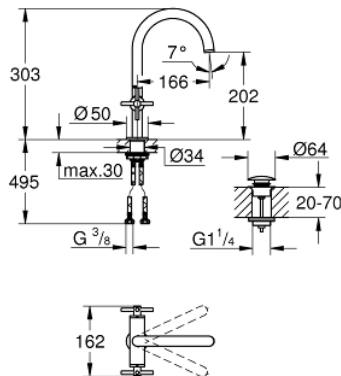

21 144 DC0 ATRIO SINGLE-HOLE BASIN MIXER 1/2" L-SIZE

PRODUCT DESCRIPTION

- Colour: supersteel
- ceramic headparts 1/2", 90°
- GROHE LongLife finish
- GROHE EcoJoy - less water, perfect flow
- maximum flow rate (at 3 bar): 5 l/min
- rapid installation system
- swivel tubular spout with mousseur and stop limiter
- adjustable swivel area 0° / 150° / 360°
- Push-open waste set 1 1/4"
- flexible connection hoses
- with cross handles
- Sets of caps with "H" and "C" marking and without marking

21 144 DC0 ATRIO SINGLE-HOLE BASIN MIXER 1/2" L-SIZE

SPARE PARTS, October 2021 – now

- 1: Cross handles (Spare part-nr. 14215DC0)
- 2: Ceramic headpart, 1/2" (Spare part-nr. 45883000)
- 2.1: O-ring Ø18,2 x Ø1,7 (Spare part-nr. 0392400M)
- 3: Ceramic headpart, 1/2" (Spare part-nr. 45882000)
- 3.1: O-ring Ø18,2 x Ø1,7 (Spare part-nr. 0392400M)
- 4: Outlet (Spare part-nr. 101280DC00)
- 4.1: Flow straightener (Spare part-nr. 48408000)
- 4.2: Safety ring (Spare part-nr. 4826600M)
- 4.3: Sealing washer (Spare part-nr. 0128500M)
- 5: Shank fastening assembly (Spare part-nr. 48384000)
- 6: Waste set with push-open plug (Spare part-nr. 65807DC0)