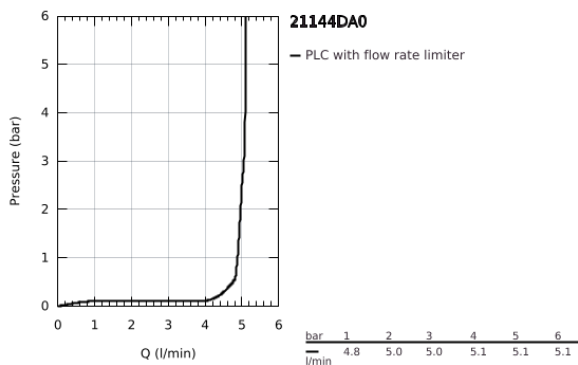

21 144 DA0 **ATRIO SINGLE-HOLE BASIN MIXER 1/2"**
L-SIZE

PRODUCT DESCRIPTION

- Colour: warm sunset
- ceramic headparts 1/2", 90°
- GROHE LongLife finish
- GROHE EcoJoy - less water, perfect flow
- maximum flow rate (at 3 bar): 5 l/min
- rapid installation system
- swivel tubular spout with mousseur and stop limiter
- adjustable swivel area 0° / 150° / 360°
- Push-open waste set 1 1/4"
- flexible connection hoses
- with cross handles
- Sets of caps with "H" and "C" marking and without marking

21 144 DA0 ATRIO SINGLE-HOLE BASIN MIXER 1/2" L-SIZE

SPARE PARTS, October 2021 – now

- 1: Cross handles (Spare part-nr. 14215DA0)
- 2: Ceramic headpart, 1/2" (Spare part-nr. 45883000)
- 2.1: O-ring Ø18,2 x Ø1,7 (Spare part-nr. 0392400M)
- 3: Ceramic headpart, 1/2" (Spare part-nr. 45882000)
- 3.1: O-ring Ø18,2 x Ø1,7 (Spare part-nr. 0392400M)
- 4: Outlet (Spare part-nr. 101280DA00)
- 4.1: Flow straightener (Spare part-nr. 48408000)
- 4.2: Safety ring (Spare part-nr. 4826600M)
- 4.3: Sealing washer (Spare part-nr. 0128500M)
- 5: Shank fastening assembly (Spare part-nr. 48384000)
- 6: Waste set with push-open plug (Spare part-nr. 65807DA0)