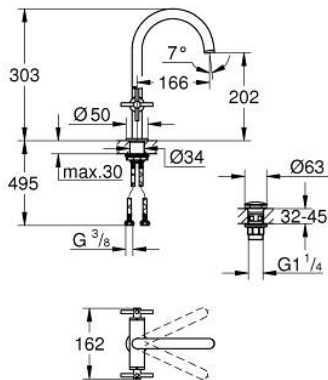

21 144 DA0 **ATRIO SINGLE-HOLE BASIN MIXER 1/2"**
L-SIZE

PRODUCT DESCRIPTION

- Colour: warm sunset
- ceramic headparts 1/2", 90°
- GROHE LongLife finish
- GROHE EcoJoy - less water, perfect flow
- maximum flow rate (at 3 bar): 5 l/min
- rapid installation system
- swivel tubular spout with mousseur and stop limiter
- adjustable swivel area 0° / 150° / 360°
- Push-open waste set 1 1/4"
- flexible connection hoses
- with cross handles
- Sets of caps with "H" and "C" marking and without marking

21 144 DA0 ATRIO SINGLE-HOLE BASIN MIXER 1/2" L-SIZE

SPARE PARTS, October 2021 – now

- 1: Cross handles (Spare part-nr. 14215DA0)
- 2: Ceramic headpart, 1/2" (Spare part-nr. 45883000)
- 2.1: O-ring Ø18,2 x Ø1,7 (Spare part-nr. 0392400M)
- 3: Ceramic headpart, 1/2" (Spare part-nr. 45882000)
- 3.1: O-ring Ø18,2 x Ø1,7 (Spare part-nr. 0392400M)
- 4: Outlet (Spare part-nr. 101280DA00)
- 4.1: Flow straightener (Spare part-nr. 48408000)
- 4.2: Safety ring (Spare part-nr. 4826600M)
- 4.3: Sealing washer (Spare part-nr. 0128500M)
- 5: Shank fastening assembly (Spare part-nr. 48384000)
- 6: Waste set with push-open plug (Spare part-nr. 65807DA0)