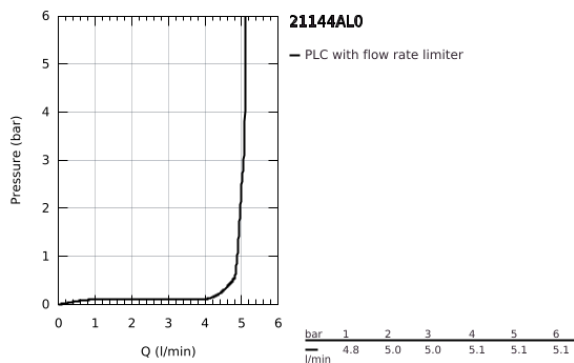

21 144 AL0 ATRIO SINGLE-HOLE BASIN MIXER 1/2" L-SIZE

PRODUCT DESCRIPTION

- Colour: brushed hard graphite
- ceramic headparts 1/2", 90°
- GROHE LongLife finish
- GROHE EcoJoy - less water, perfect flow
- maximum flow rate (at 3 bar): 5 l/min
- rapid installation system
- swivel tubular spout with mousseur and stop limiter
- adjustable swivel area 0° / 150° / 360°
- Push-open waste set 1 1/4"
- flexible connection hoses
- with cross handles
- Sets of caps with "H" and "C" marking and without marking

21 144 AL0 ATRIO SINGLE-HOLE BASIN MIXER 1/2" L-SIZE

SPARE PARTS, October 2021 – now

- 1: Cross handles (Spare part-nr. 14215AL0)
- 2: Ceramic headpart, 1/2" (Spare part-nr. 45883000)
- 2.1: O-ring Ø18,2 x Ø1,7 (Spare part-nr. 0392400M)
- 3: Ceramic headpart, 1/2" (Spare part-nr. 45882000)
- 3.1: O-ring Ø18,2 x Ø1,7 (Spare part-nr. 0392400M)
- 4: Outlet (Spare part-nr. 101280AL00)
- 4.1: Flow straightener (Spare part-nr. 48408000)
- 4.2: Safety ring (Spare part-nr. 4826600M)
- 4.3: Sealing washer (Spare part-nr. 0128500M)
- 5: Shank fastening assembly (Spare part-nr. 48384000)
- 6: Waste set with push-open plug (Spare part-nr. 65807AL0)