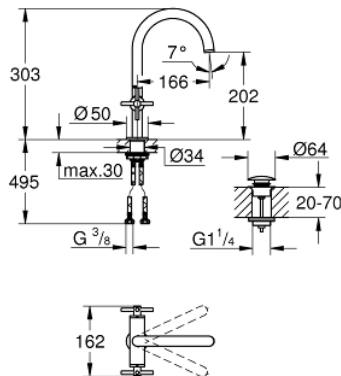

21 144 AL0 ATRIO SINGLE-HOLE BASIN MIXER 1/2" L-SIZE

PRODUCT DESCRIPTION

- Colour: brushed hard graphite
- ceramic headparts 1/2", 90°
- GROHE LongLife finish
- GROHE EcoJoy - less water, perfect flow
- maximum flow rate (at 3 bar): 5 l/min
- rapid installation system
- swivel tubular spout with mousseur and stop limiter
- adjustable swivel area 0° / 150° / 360°
- Push-open waste set 1 1/4"
- flexible connection hoses
- with cross handles
- Sets of caps with "H" and "C" marking and without marking

21 144 AL0 ATRIO SINGLE-HOLE BASIN MIXER 1/2" L-SIZE

SPARE PARTS, October 2021 – now

- 1: Cross handles (Spare part-nr. 14215AL0)
- 2: Ceramic headpart, 1/2" (Spare part-nr. 45883000)
- 2.1: O-ring Ø18,2 x Ø1,7 (Spare part-nr. 0392400M)
- 3: Ceramic headpart, 1/2" (Spare part-nr. 45882000)
- 3.1: O-ring Ø18,2 x Ø1,7 (Spare part-nr. 0392400M)
- 4: Outlet (Spare part-nr. 101280AL00)
- 4.1: Flow straightener (Spare part-nr. 48408000)
- 4.2: Safety ring (Spare part-nr. 4826600M)
- 4.3: Sealing washer (Spare part-nr. 0128500M)
- 5: Shank fastening assembly (Spare part-nr. 48384000)
- 6: Waste set with push-open plug (Spare part-nr. 65807AL0)