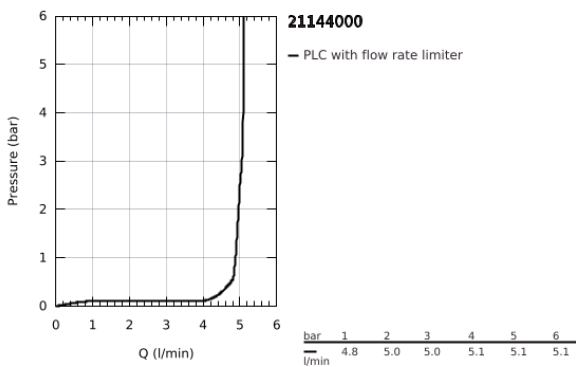

21 144 000 **ATRIO SINGLE-HOLE BASIN MIXER 1/2"**
L-SIZE

PRODUCT DESCRIPTION

- Colour: chrome
- ceramic headparts 1/2", 90°
- GROHE LongLife finish
- GROHE EcoJoy - less water, perfect flow
- maximum flow rate (at 3 bar): 5 l/min
- swivel tubular spout with mousseur and stop limiter
- adjustable swivel area 0° / 150° / 360°
- Push-open waste set 1 1/4"
- flexible connection hoses
- with cross handles
- Sets of caps with "H" and "C" marking and without marking

21 144 000 **ATRIO SINGLE-HOLE BASIN MIXER 1/2"**
L-SIZE

SPARE PARTS, October 2021 – now

- 1: Cross handles (Spare part-nr. 14215000)
- 2: Ceramic headpart, 1/2" (Spare part-nr. 45883000)
- 2.1: O-ring Ø18,2 x Ø1,7 (Spare part-nr. 0392400M)
- 3: Ceramic headpart, 1/2" (Spare part-nr. 45882000)
- 3.1: O-ring Ø18,2 x Ø1,7 (Spare part-nr. 0392400M)
- 4: Outlet (Spare part-nr. 1012800000)
- 4.1: Flow straightener (Spare part-nr. 48408000)
- 4.2: Safety ring (Spare part-nr. 4826600M)
- 4.3: Sealing washer (Spare part-nr. 0128500M)
- 5: Shank fastening assembly (Spare part-nr. 48384000)
- 6: Waste set with push-open plug (Spare part-nr. 65807000)