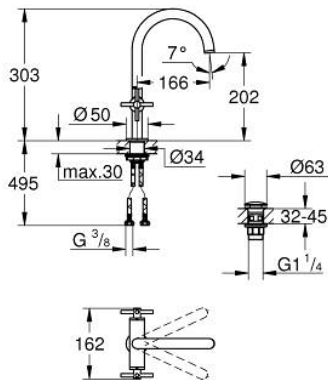

21 144 000 **ATRIO SINGLE-HOLE BASIN MIXER 1/2"**
L-SIZE

PRODUCT DESCRIPTION

- Colour: chrome
- ceramic headparts 1/2", 90°
- GROHE LongLife finish
- GROHE EcoJoy - less water, perfect flow
- maximum flow rate (at 3 bar): 5 l/min
- swivel tubular spout with mousseur and stop limiter
- adjustable swivel area 0° / 150° / 360°
- Push-open waste set 1 1/4"
- flexible connection hoses
- with cross handles
- Sets of caps with "H" and "C" marking and without marking

21 144 000 **ATRIO SINGLE-HOLE BASIN MIXER 1/2"**
L-SIZE

SPARE PARTS, October 2021 – now

- 1: Cross handles (Spare part-nr. 14215000)
- 2: Ceramic headpart, 1/2" (Spare part-nr. 45883000)
- 2.1: O-ring Ø18,2 x Ø1,7 (Spare part-nr. 0392400M)
- 3: Ceramic headpart, 1/2" (Spare part-nr. 45882000)
- 3.1: O-ring Ø18,2 x Ø1,7 (Spare part-nr. 0392400M)
- 4: Outlet (Spare part-nr. 1012800000)
- 4.1: Flow straightener (Spare part-nr. 48408000)
- 4.2: Safety ring (Spare part-nr. 4826600M)
- 4.3: Sealing washer (Spare part-nr. 0128500M)
- 5: Shank fastening assembly (Spare part-nr. 48384000)
- 6: Waste set with push-open plug (Spare part-nr. 65807000)