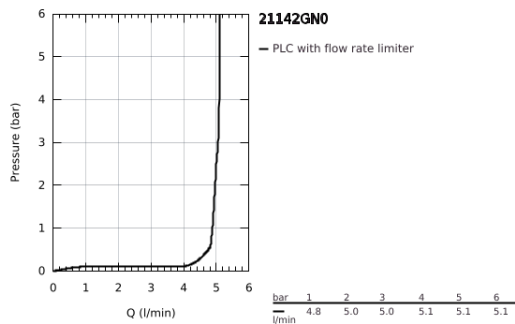

## 21 142 GN0 ATRIO PRIVATE COLLECTION SINGLE-HOLE BASIN MIXER 1/2" XL-SIZE

### PRODUCT DESCRIPTION

- Colour: brushed cool sunrise
- for free-standing basins
- ceramic headparts 1/2", 90°
- GROHE LongLife finish
- GROHE EcoJoy - less water, perfect flow
- maximum flow rate (at 3 bar): 5 l/min
- rapid installation system
- swivel tubular spout with mousseur and stop limiter
- adjustable swivel area 0° / 150° / 360°
- Push-open waste set 1 1/4"
- flexible connection hoses
- knobs with metal inlay
- can be combined with 48 456 000 or 48 457 000

### SPARE PARTS, May 2018 – now

- 1: Outlet (Spare part-nr. 101281GN00)
  - 1.1: Flow straightener (Spare part-nr. 48408000)
  - 1.2: Safety ring (Spare part-nr. 4826600M)
  - 1.3: Sealing washer (Spare part-nr. 0128500M)
  - 2: Ceramic headpart, 1/2" (Spare part-nr. 45882000)
  - 2.1: O-ring Ø18,2 x Ø1,7 (Spare part-nr. 0392400M)
  - 3: Ceramic headpart, 1/2" (Spare part-nr. 45883000)
  - 3.1: O-ring Ø18,2 x Ø1,7 (Spare part-nr. 0392400M)
  - 4: Handle adaptor (Spare part-nr. 1012789990)
  - 5: Decorative ring (Spare part-nr. 101279GN00)
  - 6: Handle (Spare part-nr. 101276GN00)
  - 6.1: Cap (Spare part-nr. 101277GN00)
  - 7: Waste set with push-open plug (Spare part-nr. 65807GN0)
  - 8: Inlays made from White Attica Caesarstone material (Spare part-nr. 4845600)\*
  - 9: Inlays made from Vanilla Noir Caesarstone material (Spare part-nr. 4845700)\*
- \* Optional accessories