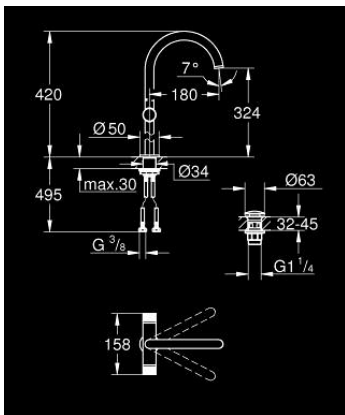

## 21 142 GN0 ATRIO PRIVATE COLLECTION SINGLE-HOLE BASIN MIXER 1/2" XL-SIZE

### PRODUCT DESCRIPTION

- Colour: brushed cool sunrise
- for free-standing basins
- ceramic headparts 1/2", 90°
- GROHE LongLife finish
- GROHE EcoJoy - less water, perfect flow
- maximum flow rate (at 3 bar): 5 l/min
- rapid installation system
- swivel tubular spout with mousseur and stop limiter
- adjustable swivel area 0° / 150° / 360°
- Push-open waste set 1 1/4"
- flexible connection hoses
- knobs with metal inlay
- can be combined with 48 456 000 or 48 457 000

### SPARE PARTS, May 2018 – now

- 1: Outlet (Spare part-nr. 101281GN00)
  - 1.1: Flow straightener (Spare part-nr. 48408000)
  - 1.2: Safety ring (Spare part-nr. 4826600M)
  - 1.3: Sealing washer (Spare part-nr. 0128500M)
  - 2: Ceramic headpart, 1/2" (Spare part-nr. 45882000)
  - 2.1: O-ring Ø18,2 x Ø1,7 (Spare part-nr. 0392400M)
  - 3: Ceramic headpart, 1/2" (Spare part-nr. 45883000)
  - 3.1: O-ring Ø18,2 x Ø1,7 (Spare part-nr. 0392400M)
  - 4: Handle adaptor (Spare part-nr. 1012789990)
  - 5: Decorative ring (Spare part-nr. 101279GN00)
  - 6: Handle (Spare part-nr. 101276GN00)
  - 6.1: Cap (Spare part-nr. 101277GN00)
  - 7: Waste set with push-open plug (Spare part-nr. 65807GN0)
  - 8: Inlays made from White Attica Caesarstone material (Spare part-nr. 4845600)\*
  - 9: Inlays made from Vanilla Noir Caesarstone material (Spare part-nr. 4845700)\*
- \* Optional accessories