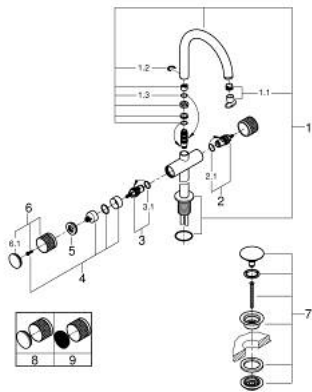

## 21 142 GN0 ATRIO PRIVATE COLLECTION SINGLE-HOLE BASIN MIXER 1/2" XL-SIZE

### PRODUCT DESCRIPTION

- Colour: brushed cool sunrise
- for free-standing basins
- ceramic headparts 1/2", 90°
- GROHE LongLife finish
- GROHE EcoJoy - less water, perfect flow
- maximum flow rate (at 3 bar): 5 l/min
- rapid installation system
- swivel tubular spout with mousseur and stop limiter
- adjustable swivel area 0° / 150° / 360°
- Push-open waste set 1 1/4"
- flexible connection hoses
- knobs with metal inlay
- can be combined with 48 456 000 or 48 457 000

### SPARE PARTS, May 2018 – now

- 1: Outlet (Spare part-nr. 101281GN00)
  - 1.1: Flow straightener (Spare part-nr. 48408000)
  - 1.2: Safety ring (Spare part-nr. 4826600M)
  - 1.3: Sealing washer (Spare part-nr. 0128500M)
  - 2: Ceramic headpart, 1/2" (Spare part-nr. 45882000)
  - 2.1: O-ring Ø18,2 x Ø1,7 (Spare part-nr. 0392400M)
  - 3: Ceramic headpart, 1/2" (Spare part-nr. 45883000)
  - 3.1: O-ring Ø18,2 x Ø1,7 (Spare part-nr. 0392400M)
  - 4: Handle adaptor (Spare part-nr. 1012789990)
  - 5: Decorative ring (Spare part-nr. 101279GN00)
  - 6: Handle (Spare part-nr. 101276GN00)
  - 6.1: Cap (Spare part-nr. 101277GN00)
  - 7: Waste set with push-open plug (Spare part-nr. 65807GN0)
  - 8: Inlays made from White Attica Caesarstone material (Spare part-nr. 4845600)\*
  - 9: Inlays made from Vanilla Noir Caesarstone material (Spare part-nr. 4845700)\*
- \* Optional accessories