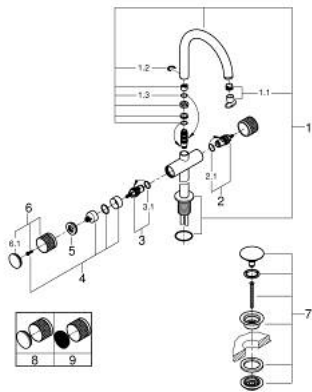

21 142 GL0 ATRIO PRIVATE COLLECTION SINGLE-HOLE BASIN MIXER 1/2" XL-SIZE

PRODUCT DESCRIPTION

- Colour: cool sunrise
- for free-standing basins
- ceramic headparts 1/2", 90°
- GROHE LongLife finish
- GROHE EcoJoy - less water, perfect flow
- maximum flow rate (at 3 bar): 5 l/min
- rapid installation system
- swivel tubular spout with mousseur and stop limiter
- adjustable swivel area 0° / 150° / 360°
- Push-open waste set 1 1/4"
- flexible connection hoses
- knobs with metal inlay
- can be combined with 48 456 000 or 48 457 000

21 142 GL0 ATRIO PRIVATE COLLECTION SINGLE-HOLE BASIN MIXER 1/2" XL-SIZE

SPARE PARTS, May 2018 – now

- 1: Outlet (Spare part-nr. 101281GL00)
 - 1.1: Flow straightener (Spare part-nr. 48408000)
 - 1.2: Safety ring (Spare part-nr. 4826600M)
 - 1.3: Sealing washer (Spare part-nr. 0128500M)
 - 2: Ceramic headpart, 1/2" (Spare part-nr. 45882000)
 - 2.1: O-ring Ø18,2 x Ø1,7 (Spare part-nr. 0392400M)
 - 3: Ceramic headpart, 1/2" (Spare part-nr. 45883000)
 - 3.1: O-ring Ø18,2 x Ø1,7 (Spare part-nr. 0392400M)
 - 4: Handle adaptor (Spare part-nr. 1012789990)
 - 5: Decorative ring (Spare part-nr. 101279GL00)
 - 6: Handle (Spare part-nr. 101276GL00)
 - 6.1: Cap (Spare part-nr. 101277GL00)
 - 7: Waste set with push-open plug (Spare part-nr. 65807GL0)
 - 8: Inlays made from White Attica Caesarstone material (Spare part-nr. 4845600)*
 - 9: Inlays made from Vanilla Noir Caesarstone material (Spare part-nr. 4845700)*
- * Optional accessories