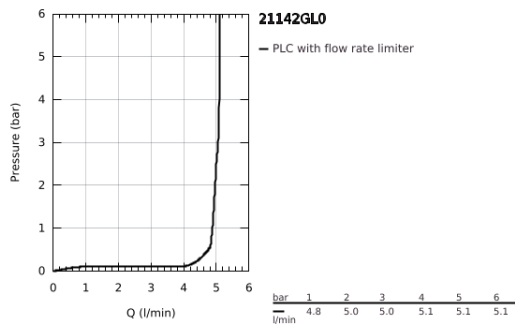

21 142 GL0 ATRIO PRIVATE COLLECTION SINGLE-HOLE BASIN MIXER 1/2" XL-SIZE

PRODUCT DESCRIPTION

- Colour: cool sunrise
- for free-standing basins
- ceramic headparts 1/2", 90°
- GROHE LongLife finish
- GROHE EcoJoy - less water, perfect flow
- maximum flow rate (at 3 bar): 5 l/min
- rapid installation system
- swivel tubular spout with mousseur and stop limiter
- adjustable swivel area 0° / 150° / 360°
- Push-open waste set 1 1/4"
- flexible connection hoses
- knobs with metal inlay
- can be combined with 48 456 000 or 48 457 000

21 142 GL0 ATRIO PRIVATE COLLECTION SINGLE-HOLE BASIN MIXER 1/2" XL-SIZE

SPARE PARTS, May 2018 – now

- 1: Outlet (Spare part-nr. 101281GL00)
 - 1.1: Flow straightener (Spare part-nr. 48408000)
 - 1.2: Safety ring (Spare part-nr. 4826600M)
 - 1.3: Sealing washer (Spare part-nr. 0128500M)
 - 2: Ceramic headpart, 1/2" (Spare part-nr. 45882000)
 - 2.1: O-ring Ø18,2 x Ø1,7 (Spare part-nr. 0392400M)
 - 3: Ceramic headpart, 1/2" (Spare part-nr. 45883000)
 - 3.1: O-ring Ø18,2 x Ø1,7 (Spare part-nr. 0392400M)
 - 4: Handle adaptor (Spare part-nr. 1012789990)
 - 5: Decorative ring (Spare part-nr. 101279GL00)
 - 6: Handle (Spare part-nr. 101276GL00)
 - 6.1: Cap (Spare part-nr. 101277GL00)
 - 7: Waste set with push-open plug (Spare part-nr. 65807GL0)
 - 8: Inlays made from White Attica Caesarstone material (Spare part-nr. 4845600)*
 - 9: Inlays made from Vanilla Noir Caesarstone material (Spare part-nr. 4845700)*
- * Optional accessories