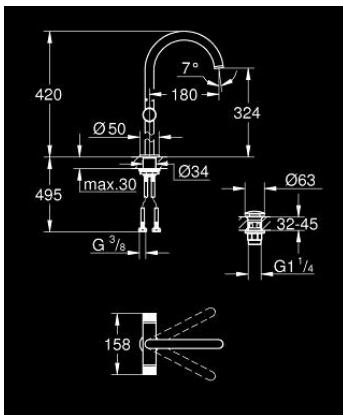

21 142 GL0 ATRIO PRIVATE COLLECTION SINGLE-HOLE BASIN MIXER 1/2" XL-SIZE

PRODUCT DESCRIPTION

- Colour: cool sunrise
- for free-standing basins
- ceramic headparts 1/2", 90°
- GROHE LongLife finish
- GROHE EcoJoy - less water, perfect flow
- maximum flow rate (at 3 bar): 5 l/min
- rapid installation system
- swivel tubular spout with mousseur and stop limiter
- adjustable swivel area 0° / 150° / 360°
- Push-open waste set 1 1/4"
- flexible connection hoses
- knobs with metal inlay
- can be combined with 48 456 000 or 48 457 000

21 142 GL0 ATRIO PRIVATE COLLECTION SINGLE-HOLE BASIN MIXER 1/2" XL-SIZE

SPARE PARTS, May 2018 – now

- 1: Outlet (Spare part-nr. 101281GL00)
 - 1.1: Flow straightener (Spare part-nr. 48408000)
 - 1.2: Safety ring (Spare part-nr. 4826600M)
 - 1.3: Sealing washer (Spare part-nr. 0128500M)
 - 2: Ceramic headpart, 1/2" (Spare part-nr. 45882000)
 - 2.1: O-ring Ø18,2 x Ø1,7 (Spare part-nr. 0392400M)
 - 3: Ceramic headpart, 1/2" (Spare part-nr. 45883000)
 - 3.1: O-ring Ø18,2 x Ø1,7 (Spare part-nr. 0392400M)
 - 4: Handle adaptor (Spare part-nr. 1012789990)
 - 5: Decorative ring (Spare part-nr. 101279GL00)
 - 6: Handle (Spare part-nr. 101276GL00)
 - 6.1: Cap (Spare part-nr. 101277GL00)
 - 7: Waste set with push-open plug (Spare part-nr. 65807GL0)
 - 8: Inlays made from White Attica Caesarstone material (Spare part-nr. 4845600)*
 - 9: Inlays made from Vanilla Noir Caesarstone material (Spare part-nr. 4845700)*
- * Optional accessories