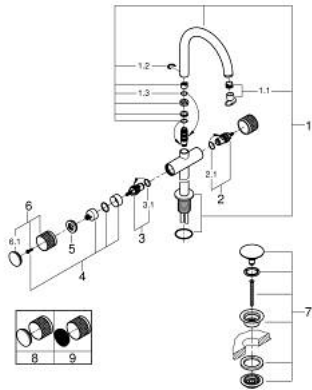

21 142 DA0 ATRIO PRIVATE COLLECTION SINGLE-HOLE BASIN MIXER 1/2" XL-SIZE

PRODUCT DESCRIPTION

- Colour: warm sunset
- for free-standing basins
- ceramic headparts 1/2", 90°
- GROHE LongLife finish
- GROHE EcoJoy - less water, perfect flow
- maximum flow rate (at 3 bar): 5 l/min
- rapid installation system
- swivel tubular spout with mousseur and stop limiter
- adjustable swivel area 0° / 150° / 360°
- Push-open waste set 1 1/4"
- flexible connection hoses
- knobs with metal inlay
- can be combined with 48 456 000 or 48 457 000

21 142 DA0 ATRIO PRIVATE COLLECTION SINGLE-HOLE BASIN MIXER 1/2" XL-SIZE

SPARE PARTS, May 2018 – now

- 1: Outlet (Spare part-nr. 101281DA00)
 - 1.1: Flow straightener (Spare part-nr. 48408000)
 - 1.2: Safety ring (Spare part-nr. 4826600M)
 - 1.3: Sealing washer (Spare part-nr. 0128500M)
 - 2: Ceramic headpart, 1/2" (Spare part-nr. 45882000)
 - 2.1: O-ring Ø18,2 x Ø1,7 (Spare part-nr. 0392400M)
 - 3: Ceramic headpart, 1/2" (Spare part-nr. 45883000)
 - 3.1: O-ring Ø18,2 x Ø1,7 (Spare part-nr. 0392400M)
 - 4: Handle adaptor (Spare part-nr. 1012789990)
 - 5: Decorative ring (Spare part-nr. 101279DA00)
 - 6: Handle (Spare part-nr. 101276DA00)
 - 6.1: Cap (Spare part-nr. 101277DA00)
 - 7: Waste set with push-open plug (Spare part-nr. 65807DA0)
 - 8: Inlays made from White Attica Caesarstone material (Spare part-nr. 4845600)*
 - 9: Inlays made from Vanilla Noir Caesarstone material (Spare part-nr. 4845700)*
- * Optional accessories