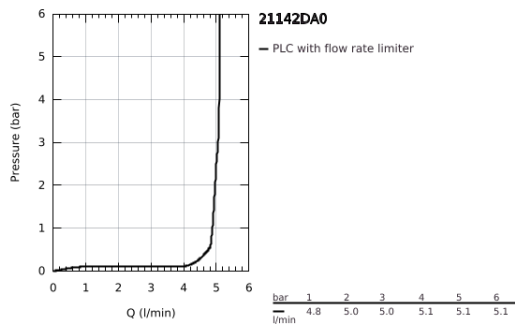

21 142 DA0 ATRIO PRIVATE COLLECTION SINGLE-HOLE BASIN MIXER 1/2" XL-SIZE

PRODUCT DESCRIPTION

- Colour: warm sunset
- for free-standing basins
- ceramic headparts 1/2", 90°
- GROHE LongLife finish
- GROHE EcoJoy - less water, perfect flow
- maximum flow rate (at 3 bar): 5 l/min
- rapid installation system
- swivel tubular spout with mousseur and stop limiter
- adjustable swivel area 0° / 150° / 360°
- Push-open waste set 1 1/4"
- flexible connection hoses
- knobs with metal inlay
- can be combined with 48 456 000 or 48 457 000

21 142 DA0 ATRIO PRIVATE COLLECTION SINGLE-HOLE BASIN MIXER 1/2" XL-SIZE

SPARE PARTS, May 2018 – now

- 1: Outlet (Spare part-nr. 101281DA00)
 - 1.1: Flow straightener (Spare part-nr. 48408000)
 - 1.2: Safety ring (Spare part-nr. 4826600M)
 - 1.3: Sealing washer (Spare part-nr. 0128500M)
 - 2: Ceramic headpart, 1/2" (Spare part-nr. 45882000)
 - 2.1: O-ring Ø18,2 x Ø1,7 (Spare part-nr. 0392400M)
 - 3: Ceramic headpart, 1/2" (Spare part-nr. 45883000)
 - 3.1: O-ring Ø18,2 x Ø1,7 (Spare part-nr. 0392400M)
 - 4: Handle adaptor (Spare part-nr. 1012789990)
 - 5: Decorative ring (Spare part-nr. 101279DA00)
 - 6: Handle (Spare part-nr. 101276DA00)
 - 6.1: Cap (Spare part-nr. 101277DA00)
 - 7: Waste set with push-open plug (Spare part-nr. 65807DA0)
 - 8: Inlays made from White Attica Caesarstone material (Spare part-nr. 4845600)*
 - 9: Inlays made from Vanilla Noir Caesarstone material (Spare part-nr. 4845700)*
- * Optional accessories