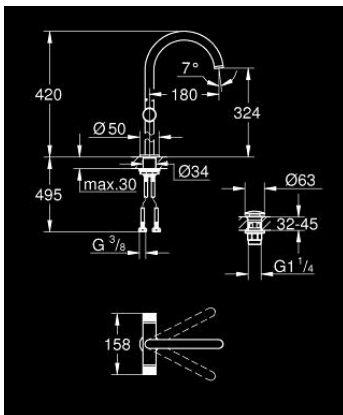

21 142 DA0 ATRIO PRIVATE COLLECTION SINGLE-HOLE BASIN MIXER 1/2" XL-SIZE

PRODUCT DESCRIPTION

- Colour: warm sunset
- for free-standing basins
- ceramic headparts 1/2", 90°
- GROHE LongLife finish
- GROHE EcoJoy - less water, perfect flow
- maximum flow rate (at 3 bar): 5 l/min
- rapid installation system
- swivel tubular spout with mousseur and stop limiter
- adjustable swivel area 0° / 150° / 360°
- Push-open waste set 1 1/4"
- flexible connection hoses
- knobs with metal inlay
- can be combined with 48 456 000 or 48 457 000

21 142 DA0 ATRIO PRIVATE COLLECTION SINGLE-HOLE BASIN MIXER 1/2" XL-SIZE

SPARE PARTS, May 2018 – now

- 1: Outlet (Spare part-nr. 101281DA00)
 - 1.1: Flow straightener (Spare part-nr. 48408000)
 - 1.2: Safety ring (Spare part-nr. 4826600M)
 - 1.3: Sealing washer (Spare part-nr. 0128500M)
 - 2: Ceramic headpart, 1/2" (Spare part-nr. 45882000)
 - 2.1: O-ring Ø18,2 x Ø1,7 (Spare part-nr. 0392400M)
 - 3: Ceramic headpart, 1/2" (Spare part-nr. 45883000)
 - 3.1: O-ring Ø18,2 x Ø1,7 (Spare part-nr. 0392400M)
 - 4: Handle adaptor (Spare part-nr. 1012789990)
 - 5: Decorative ring (Spare part-nr. 101279DA00)
 - 6: Handle (Spare part-nr. 101276DA00)
 - 6.1: Cap (Spare part-nr. 101277DA00)
 - 7: Waste set with push-open plug (Spare part-nr. 65807DA0)
 - 8: Inlays made from White Attica Caesarstone material (Spare part-nr. 4845600)*
 - 9: Inlays made from Vanilla Noir Caesarstone material (Spare part-nr. 4845700)*
- * Optional accessories