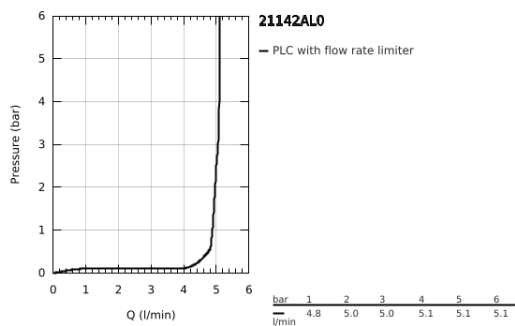

21 142 AL0 ATRIO PRIVATE COLLECTION SINGLE-HOLE BASIN MIXER 1/2" XL-SIZE

PRODUCT DESCRIPTION

- Colour: brushed hard graphite
- for free-standing basins
- ceramic headparts 1/2", 90°
- GROHE LongLife finish
- GROHE EcoJoy - less water, perfect flow
- maximum flow rate (at 3 bar): 5 l/min
- rapid installation system
- swivel tubular spout with mousseur and stop limiter
- adjustable swivel area 0° / 150° / 360°
- Push-open waste set 1 1/4"
- flexible connection hoses
- knobs with metal inlay
- can be combined with 48 456 000 or 48 457 000

21 142 AL0 ATRIO PRIVATE COLLECTION SINGLE-HOLE BASIN MIXER 1/2" XL-SIZE

SPARE PARTS, May 2018 – now

- 1: Outlet (Spare part-nr. 101281AL00)
 - 1.1: Flow straightener (Spare part-nr. 48408000)
 - 1.2: Safety ring (Spare part-nr. 4826600M)
 - 1.3: Sealing washer (Spare part-nr. 0128500M)
 - 2: Ceramic headpart, 1/2" (Spare part-nr. 45882000)
 - 2.1: O-ring Ø18,2 x Ø1,7 (Spare part-nr. 0392400M)
 - 3: Ceramic headpart, 1/2" (Spare part-nr. 45883000)
 - 3.1: O-ring Ø18,2 x Ø1,7 (Spare part-nr. 0392400M)
 - 4: Handle adaptor (Spare part-nr. 1012789990)
 - 5: Decorative ring (Spare part-nr. 101279AL00)
 - 6: Handle (Spare part-nr. 101276AL00)
 - 6.1: Cap (Spare part-nr. 101277AL00)
 - 7: Waste set with push-open plug (Spare part-nr. 65807AL0)
 - 8: Inlays made from White Attica Caesarstone material (Spare part-nr. 4845600)*
 - 9: Inlays made from Vanilla Noir Caesarstone material (Spare part-nr. 4845700)*
- * Optional accessories