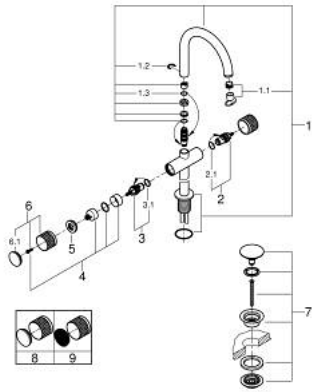

21 142 AL0 ATRIO PRIVATE COLLECTION SINGLE-HOLE BASIN MIXER 1/2" XL-SIZE

PRODUCT DESCRIPTION

- Colour: brushed hard graphite
- for free-standing basins
- ceramic headparts 1/2", 90°
- GROHE LongLife finish
- GROHE EcoJoy - less water, perfect flow
- maximum flow rate (at 3 bar): 5 l/min
- rapid installation system
- swivel tubular spout with mousseur and stop limiter
- adjustable swivel area 0° / 150° / 360°
- Push-open waste set 1 1/4"
- flexible connection hoses
- knobs with metal inlay
- can be combined with 48 456 000 or 48 457 000

21 142 AL0 ATRIO PRIVATE COLLECTION SINGLE-HOLE BASIN MIXER 1/2" XL-SIZE

SPARE PARTS, May 2018 – now

- 1: Outlet (Spare part-nr. 101281AL00)
 - 1.1: Flow straightener (Spare part-nr. 48408000)
 - 1.2: Safety ring (Spare part-nr. 4826600M)
 - 1.3: Sealing washer (Spare part-nr. 0128500M)
 - 2: Ceramic headpart, 1/2" (Spare part-nr. 45882000)
 - 2.1: O-ring Ø18,2 x Ø1,7 (Spare part-nr. 0392400M)
 - 3: Ceramic headpart, 1/2" (Spare part-nr. 45883000)
 - 3.1: O-ring Ø18,2 x Ø1,7 (Spare part-nr. 0392400M)
 - 4: Handle adaptor (Spare part-nr. 1012789990)
 - 5: Decorative ring (Spare part-nr. 101279AL00)
 - 6: Handle (Spare part-nr. 101276AL00)
 - 6.1: Cap (Spare part-nr. 101277AL00)
 - 7: Waste set with push-open plug (Spare part-nr. 65807AL0)
 - 8: Inlays made from White Attica Caesarstone material (Spare part-nr. 4845600)*
 - 9: Inlays made from Vanilla Noir Caesarstone material (Spare part-nr. 4845700)*
- * Optional accessories