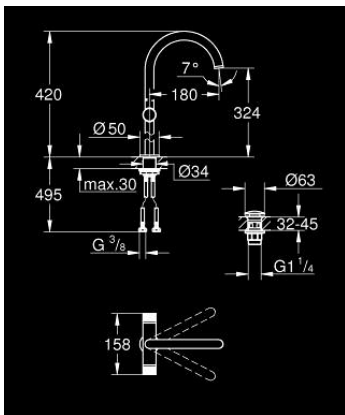

21 142 AL0 ATRIO PRIVATE COLLECTION SINGLE-HOLE BASIN MIXER 1/2" XL-SIZE

PRODUCT DESCRIPTION

- Colour: brushed hard graphite
- for free-standing basins
- ceramic headparts 1/2", 90°
- GROHE LongLife finish
- GROHE EcoJoy - less water, perfect flow
- maximum flow rate (at 3 bar): 5 l/min
- rapid installation system
- swivel tubular spout with mousseur and stop limiter
- adjustable swivel area 0° / 150° / 360°
- Push-open waste set 1 1/4"
- flexible connection hoses
- knobs with metal inlay
- can be combined with 48 456 000 or 48 457 000

21 142 AL0 ATRIO PRIVATE COLLECTION SINGLE-HOLE BASIN MIXER 1/2" XL-SIZE

SPARE PARTS, May 2018 – now

- 1: Outlet (Spare part-nr. 101281AL00)
 - 1.1: Flow straightener (Spare part-nr. 48408000)
 - 1.2: Safety ring (Spare part-nr. 4826600M)
 - 1.3: Sealing washer (Spare part-nr. 0128500M)
 - 2: Ceramic headpart, 1/2" (Spare part-nr. 45882000)
 - 2.1: O-ring Ø18,2 x Ø1,7 (Spare part-nr. 0392400M)
 - 3: Ceramic headpart, 1/2" (Spare part-nr. 45883000)
 - 3.1: O-ring Ø18,2 x Ø1,7 (Spare part-nr. 0392400M)
 - 4: Handle adaptor (Spare part-nr. 1012789990)
 - 5: Decorative ring (Spare part-nr. 101279AL00)
 - 6: Handle (Spare part-nr. 101276AL00)
 - 6.1: Cap (Spare part-nr. 101277AL00)
 - 7: Waste set with push-open plug (Spare part-nr. 65807AL0)
 - 8: Inlays made from White Attica Caesarstone material (Spare part-nr. 4845600)*
 - 9: Inlays made from Vanilla Noir Caesarstone material (Spare part-nr. 4845700)*
- * Optional accessories