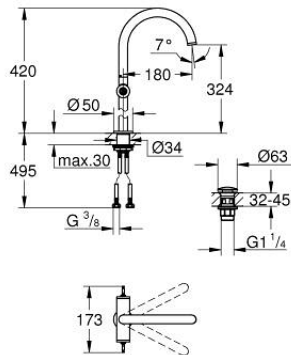

21 140 GN0 ATRIO PRIVATE COLLECTION SINGLE-HOLE BASIN MIXER 1/2" XL-SIZE

PRODUCT DESCRIPTION

- Colour: brushed cool sunrise
- for free-standing basins
- ceramic headparts 1/2", 90°
- GROHE LongLife finish
- GROHE EcoJoy - less water, perfect flow
- maximum flow rate (at 3 bar): 5 l/min
- rapid installation system
- swivel tubular spout with mousseur and stop limiter
- adjustable swivel area 0° / 150° / 360°
- Push-open waste set 1 1/4"
- flexible connection hoses
- for stick handles
- to be combined with stick sets 48 458, 48 459 or 48 646, please order separately