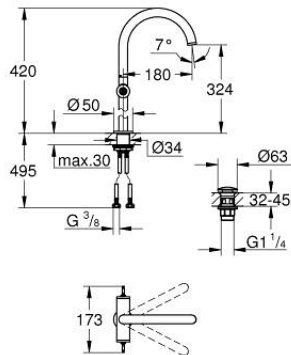

21 140 GL0 ATRIO PRIVATE COLLECTION SINGLE-HOLE BASIN MIXER 1/2" XL-SIZE

PRODUCT DESCRIPTION

- Colour: cool sunrise
- for free-standing basins
- ceramic headparts 1/2", 90°
- GROHE LongLife finish
- GROHE EcoJoy - less water, perfect flow
- maximum flow rate (at 3 bar): 5 l/min
- rapid installation system
- swivel tubular spout with mousseur and stop limiter
- adjustable swivel area 0° / 150° / 360°
- Push-open waste set 1 1/4"
- flexible connection hoses
- for stick handles
- to be combined with stick sets 48 458, 48 459 or 48 646, please order separately

21 140 GL0 ATRIO PRIVATE COLLECTION SINGLE-HOLE BASIN MIXER 1/2" XL-SIZE

SPARE PARTS, May 2018 – now

- 1: Outlet (Spare part-nr. 101281GL00)
- 1.1: Flow straightener (Spare part-nr. 48408000)
- 1.2: Safety ring (Spare part-nr. 4826600M)
- 1.3: Sealing washer (Spare part-nr. 0128500M)
- 2: Ceramic headpart, 1/2" (Spare part-nr. 45882000)
- 2.1: O-ring Ø18,2 x Ø1,7 (Spare part-nr. 0392400M)
- 3: Ceramic headpart, 1/2" (Spare part-nr. 45883000)
- 3.1: O-ring Ø18,2 x Ø1,7 (Spare part-nr. 0392400M)
- 4: Handle adaptor (Spare part-nr. 1012789990)
- 5: Decorative ring (Spare part-nr. 101279GL00)
- 6: Waste set with push-open plug (Spare part-nr. 65807GL0)
- 7: Handle (Spare part-nr. 101276GL00)*
- 8: Knurled sticks (Spare part-nr. 48646GL0)*