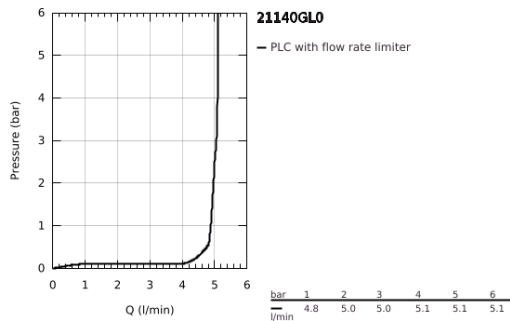

21 140 GL0 ATRIO PRIVATE COLLECTION SINGLE-HOLE BASIN MIXER 1/2" XL-SIZE

PRODUCT DESCRIPTION

- Colour: cool sunrise
- for free-standing basins
- ceramic headparts 1/2", 90°
- GROHE LongLife finish
- GROHE EcoJoy - less water, perfect flow
- maximum flow rate (at 3 bar): 5 l/min
- rapid installation system
- swivel tubular spout with mousseur and stop limiter
- adjustable swivel area 0° / 150° / 360°
- Push-open waste set 1 1/4"
- flexible connection hoses
- for stick handles
- to be combined with stick sets 48 458, 48 459 or 48 646, please order separately