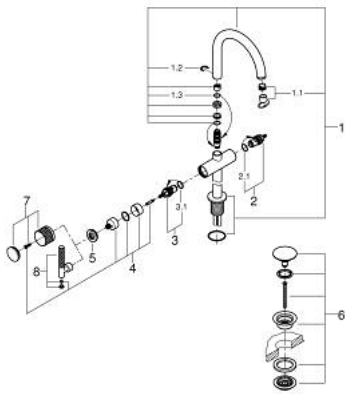

21 140 GL0 ATRIO PRIVATE COLLECTION SINGLE-HOLE BASIN MIXER 1/2" XL-SIZE

PRODUCT DESCRIPTION

- Colour: cool sunrise
- for free-standing basins
- ceramic headparts 1/2", 90°
- GROHE LongLife finish
- GROHE EcoJoy - less water, perfect flow
- maximum flow rate (at 3 bar): 5 l/min
- rapid installation system
- swivel tubular spout with mousseur and stop limiter
- adjustable swivel area 0° / 150° / 360°
- Push-open waste set 1 1/4"
- flexible connection hoses
- for stick handles
- to be combined with stick sets 48 458, 48 459 or 48 646, please order separately

21 140 GL0 ATRIO PRIVATE COLLECTION SINGLE-HOLE BASIN MIXER 1/2" XL-SIZE

SPARE PARTS, May 2018 – now

- 1: Outlet (Spare part-nr. 101281GL00)
- 1.1: Flow straightener (Spare part-nr. 48408000)
- 1.2: Safety ring (Spare part-nr. 4826600M)
- 1.3: Sealing washer (Spare part-nr. 0128500M)
- 2: Ceramic headpart, 1/2" (Spare part-nr. 45882000)
- 2.1: O-ring Ø18,2 x Ø1,7 (Spare part-nr. 0392400M)
- 3: Ceramic headpart, 1/2" (Spare part-nr. 45883000)
- 3.1: O-ring Ø18,2 x Ø1,7 (Spare part-nr. 0392400M)
- 4: Handle adaptor (Spare part-nr. 1012789990)
- 5: Decorative ring (Spare part-nr. 101279GL00)
- 6: Waste set with push-open plug (Spare part-nr. 65807GL0)
- 7: Handle (Spare part-nr. 101276GL00)*
- 8: Knurled sticks (Spare part-nr. 48646GL0)*