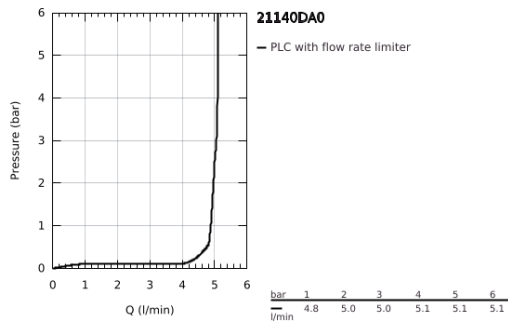

21 140 DA0 ATRIO PRIVATE COLLECTION SINGLE-HOLE BASIN MIXER 1/2" XL-SIZE

PRODUCT DESCRIPTION

- Colour: warm sunset
- for free-standing basins
- ceramic headparts 1/2", 90°
- GROHE LongLife finish
- GROHE EcoJoy - less water, perfect flow
- maximum flow rate (at 3 bar): 5 l/min
- rapid installation system
- swivel tubular spout with mousseur and stop limiter
- adjustable swivel area 0° / 150° / 360°
- Push-open waste set 1 1/4"
- flexible connection hoses
- for stick handles
- to be combined with stick sets 48 458, 48 459 or 48 646, please order separately

21 140 DA0 ATRIO PRIVATE COLLECTION SINGLE-HOLE BASIN MIXER 1/2" XL-SIZE

SPARE PARTS, May 2018 – now

- 1: Outlet (Spare part-nr. 101281DA00)
- 1.1: Flow straightener (Spare part-nr. 48408000)
- 1.2: Safety ring (Spare part-nr. 4826600M)
- 1.3: Sealing washer (Spare part-nr. 0128500M)
- 2: Ceramic headpart, 1/2" (Spare part-nr. 45882000)
- 2.1: O-ring Ø18,2 x Ø1,7 (Spare part-nr. 0392400M)
- 3: Ceramic headpart, 1/2" (Spare part-nr. 45883000)
- 3.1: O-ring Ø18,2 x Ø1,7 (Spare part-nr. 0392400M)
- 4: Handle adaptor (Spare part-nr. 1012789990)
- 5: Decorative ring (Spare part-nr. 101279DA00)
- 6: Waste set with push-open plug (Spare part-nr. 65807DA0)
- 7: Handle (Spare part-nr. 101276DA00)*
- 8: Knurled sticks (Spare part-nr. 48646DA0)*