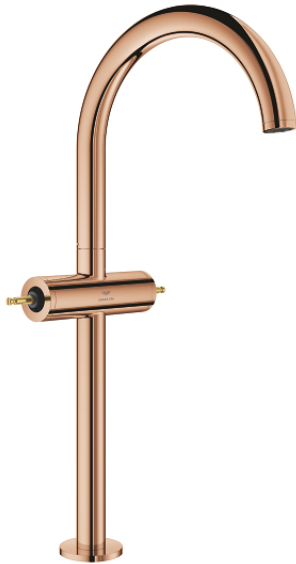

21 140 DA0 ATRIO PRIVATE COLLECTION SINGLE-HOLE BASIN MIXER 1/2" XL-SIZE

PRODUCT DESCRIPTION

- Colour: warm sunset
- for free-standing basins
- ceramic headparts 1/2", 90°
- GROHE LongLife finish
- GROHE EcoJoy - less water, perfect flow
- maximum flow rate (at 3 bar): 5 l/min
- rapid installation system
- swivel tubular spout with mousseur and stop limiter
- adjustable swivel area 0° / 150° / 360°
- Push-open waste set 1 1/4"
- flexible connection hoses
- for stick handles
- to be combined with stick sets 48 458, 48 459 or 48 646, please order separately

21 140 DA0 ATRIO PRIVATE COLLECTION SINGLE-HOLE BASIN MIXER 1/2" XL-SIZE

SPARE PARTS, May 2018 – now

- 1: Outlet (Spare part-nr. 101281DA00)
- 1.1: Flow straightener (Spare part-nr. 48408000)
- 1.2: Safety ring (Spare part-nr. 4826600M)
- 1.3: Sealing washer (Spare part-nr. 0128500M)
- 2: Ceramic headpart, 1/2" (Spare part-nr. 45882000)
- 2.1: O-ring Ø18,2 x Ø1,7 (Spare part-nr. 0392400M)
- 3: Ceramic headpart, 1/2" (Spare part-nr. 45883000)
- 3.1: O-ring Ø18,2 x Ø1,7 (Spare part-nr. 0392400M)
- 4: Handle adaptor (Spare part-nr. 1012789990)
- 5: Decorative ring (Spare part-nr. 101279DA00)
- 6: Waste set with push-open plug (Spare part-nr. 65807DA0)
- 7: Handle (Spare part-nr. 101276DA00)*
- 8: Knurled sticks (Spare part-nr. 48646DA0)*