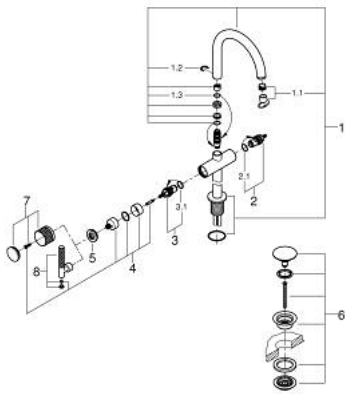

21 140 DA0 ATRIO PRIVATE COLLECTION SINGLE-HOLE BASIN MIXER 1/2" XL-SIZE

PRODUCT DESCRIPTION

- Colour: warm sunset
- for free-standing basins
- ceramic headparts 1/2", 90°
- GROHE LongLife finish
- GROHE EcoJoy - less water, perfect flow
- maximum flow rate (at 3 bar): 5 l/min
- rapid installation system
- swivel tubular spout with mousseur and stop limiter
- adjustable swivel area 0° / 150° / 360°
- Push-open waste set 1 1/4"
- flexible connection hoses
- for stick handles
- to be combined with stick sets 48 458, 48 459 or 48 646, please order separately

21 140 DA0 ATRIO PRIVATE COLLECTION SINGLE-HOLE BASIN MIXER 1/2" XL-SIZE

SPARE PARTS, May 2018 – now

- 1: Outlet (Spare part-nr. 101281DA00)
- 1.1: Flow straightener (Spare part-nr. 48408000)
- 1.2: Safety ring (Spare part-nr. 4826600M)
- 1.3: Sealing washer (Spare part-nr. 0128500M)
- 2: Ceramic headpart, 1/2" (Spare part-nr. 45882000)
- 2.1: O-ring Ø18,2 x Ø1,7 (Spare part-nr. 0392400M)
- 3: Ceramic headpart, 1/2" (Spare part-nr. 45883000)
- 3.1: O-ring Ø18,2 x Ø1,7 (Spare part-nr. 0392400M)
- 4: Handle adaptor (Spare part-nr. 1012789990)
- 5: Decorative ring (Spare part-nr. 101279DA00)
- 6: Waste set with push-open plug (Spare part-nr. 65807DA0)
- 7: Handle (Spare part-nr. 101276DA00)*
- 8: Knurled sticks (Spare part-nr. 48646DA0)*