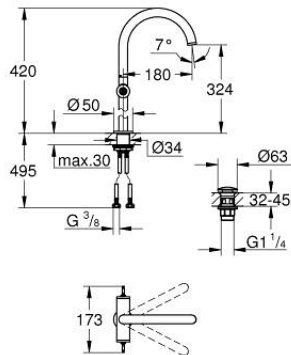

21 140 DA0 ATRIO PRIVATE COLLECTION SINGLE-HOLE BASIN MIXER 1/2" XL-SIZE

PRODUCT DESCRIPTION

- Colour: warm sunset
- for free-standing basins
- ceramic headparts 1/2", 90°
- GROHE LongLife finish
- GROHE EcoJoy - less water, perfect flow
- maximum flow rate (at 3 bar): 5 l/min
- rapid installation system
- swivel tubular spout with mousseur and stop limiter
- adjustable swivel area 0° / 150° / 360°
- Push-open waste set 1 1/4"
- flexible connection hoses
- for stick handles
- to be combined with stick sets 48 458, 48 459 or 48 646, please order separately

21 140 DA0 ATRIO PRIVATE COLLECTION SINGLE-HOLE BASIN MIXER 1/2" XL-SIZE

SPARE PARTS, May 2018 – now

- 1: Outlet (Spare part-nr. 101281DA00)
- 1.1: Flow straightener (Spare part-nr. 48408000)
- 1.2: Safety ring (Spare part-nr. 4826600M)
- 1.3: Sealing washer (Spare part-nr. 0128500M)
- 2: Ceramic headpart, 1/2" (Spare part-nr. 45882000)
- 2.1: O-ring Ø18,2 x Ø1,7 (Spare part-nr. 0392400M)
- 3: Ceramic headpart, 1/2" (Spare part-nr. 45883000)
- 3.1: O-ring Ø18,2 x Ø1,7 (Spare part-nr. 0392400M)
- 4: Handle adaptor (Spare part-nr. 1012789990)
- 5: Decorative ring (Spare part-nr. 101279DA00)
- 6: Waste set with push-open plug (Spare part-nr. 65807DA0)
- 7: Handle (Spare part-nr. 101276DA00)*
- 8: Knurled sticks (Spare part-nr. 48646DA0)*