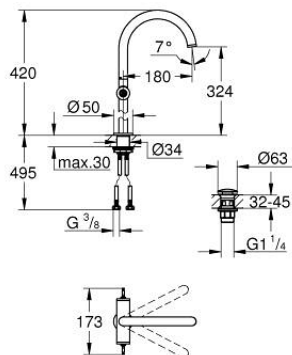

21 140 AL0 ATRIO PRIVATE COLLECTION SINGLE-HOLE BASIN MIXER 1/2" XL-SIZE

PRODUCT DESCRIPTION

- Colour: brushed hard graphite
- for free-standing basins
- ceramic headparts 1/2", 90°
- GROHE LongLife finish
- GROHE EcoJoy - less water, perfect flow
- maximum flow rate (at 3 bar): 5 l/min
- rapid installation system
- swivel tubular spout with mousseur and stop limiter
- adjustable swivel area 0° / 150° / 360°
- Push-open waste set 1 1/4"
- flexible connection hoses
- for stick handles
- to be combined with stick sets 48 458, 48 459 or 48 646, please order separately

21 140 AL0 ATRIO PRIVATE COLLECTION SINGLE-HOLE BASIN MIXER 1/2" XL-SIZE

SPARE PARTS, May 2018 – now

- 1: Outlet (Spare part-nr. 101281AL00)
- 1.1: Flow straightener (Spare part-nr. 48408000)
- 1.2: Safety ring (Spare part-nr. 4826600M)
- 1.3: Sealing washer (Spare part-nr. 0128500M)
- 2: Ceramic headpart, 1/2" (Spare part-nr. 45882000)
- 2.1: O-ring Ø18,2 x Ø1,7 (Spare part-nr. 0392400M)
- 3: Ceramic headpart, 1/2" (Spare part-nr. 45883000)
- 3.1: O-ring Ø18,2 x Ø1,7 (Spare part-nr. 0392400M)
- 4: Handle adaptor (Spare part-nr. 1012789990)
- 5: Decorative ring (Spare part-nr. 101279AL00)
- 6: Waste set with push-open plug (Spare part-nr. 65807AL0)
- 7: Handle (Spare part-nr. 101276AL00)*
- 8: Knurled sticks (Spare part-nr. 48646AL0)*