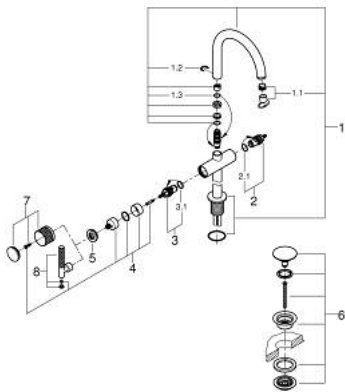

21 140 AL0 ATRIO PRIVATE COLLECTION SINGLE-HOLE BASIN MIXER 1/2" XL-SIZE

PRODUCT DESCRIPTION

- Colour: brushed hard graphite
- for free-standing basins
- ceramic headparts 1/2", 90°
- GROHE LongLife finish
- GROHE EcoJoy - less water, perfect flow
- maximum flow rate (at 3 bar): 5 l/min
- rapid installation system
- swivel tubular spout with mousseur and stop limiter
- adjustable swivel area 0° / 150° / 360°
- Push-open waste set 1 1/4"
- flexible connection hoses
- for stick handles
- to be combined with stick sets 48 458, 48 459 or 48 646, please order separately

21 140 AL0 ATRIO PRIVATE COLLECTION SINGLE-HOLE BASIN MIXER 1/2" XL-SIZE

SPARE PARTS, May 2018 – now

- 1: Outlet (Spare part-nr. 101281AL00)
- 1.1: Flow straightener (Spare part-nr. 48408000)
- 1.2: Safety ring (Spare part-nr. 4826600M)
- 1.3: Sealing washer (Spare part-nr. 0128500M)
- 2: Ceramic headpart, 1/2" (Spare part-nr. 45882000)
- 2.1: O-ring Ø18,2 x Ø1,7 (Spare part-nr. 0392400M)
- 3: Ceramic headpart, 1/2" (Spare part-nr. 45883000)
- 3.1: O-ring Ø18,2 x Ø1,7 (Spare part-nr. 0392400M)
- 4: Handle adaptor (Spare part-nr. 1012789990)
- 5: Decorative ring (Spare part-nr. 101279AL00)
- 6: Waste set with push-open plug (Spare part-nr. 65807AL0)
- 7: Handle (Spare part-nr. 101276AL00)*
- 8: Knurled sticks (Spare part-nr. 48646AL0)*