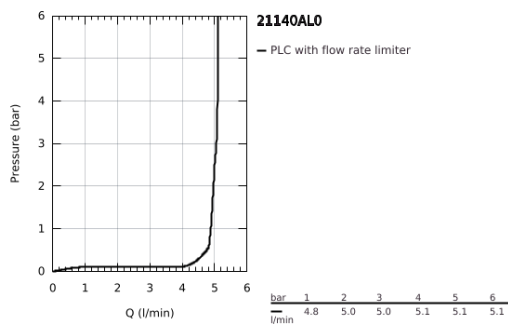

21 140 AL0 ATRIO PRIVATE COLLECTION SINGLE-HOLE BASIN MIXER 1/2" XL-SIZE

PRODUCT DESCRIPTION

- Colour: brushed hard graphite
- for free-standing basins
- ceramic headparts 1/2", 90°
- GROHE LongLife finish
- GROHE EcoJoy - less water, perfect flow
- maximum flow rate (at 3 bar): 5 l/min
- rapid installation system
- swivel tubular spout with mousseur and stop limiter
- adjustable swivel area 0° / 150° / 360°
- Push-open waste set 1 1/4"
- flexible connection hoses
- for stick handles
- to be combined with stick sets 48 458, 48 459 or 48 646, please order separately

21 140 AL0 ATRIO PRIVATE COLLECTION SINGLE-HOLE BASIN MIXER 1/2" XL-SIZE

SPARE PARTS, May 2018 – now

- 1: Outlet (Spare part-nr. 101281AL00)
- 1.1: Flow straightener (Spare part-nr. 48408000)
- 1.2: Safety ring (Spare part-nr. 4826600M)
- 1.3: Sealing washer (Spare part-nr. 0128500M)
- 2: Ceramic headpart, 1/2" (Spare part-nr. 45882000)
- 2.1: O-ring Ø18,2 x Ø1,7 (Spare part-nr. 0392400M)
- 3: Ceramic headpart, 1/2" (Spare part-nr. 45883000)
- 3.1: O-ring Ø18,2 x Ø1,7 (Spare part-nr. 0392400M)
- 4: Handle adaptor (Spare part-nr. 1012789990)
- 5: Decorative ring (Spare part-nr. 101279AL00)
- 6: Waste set with push-open plug (Spare part-nr. 65807AL0)
- 7: Handle (Spare part-nr. 101276AL00)*
- 8: Knurled sticks (Spare part-nr. 48646AL0)*