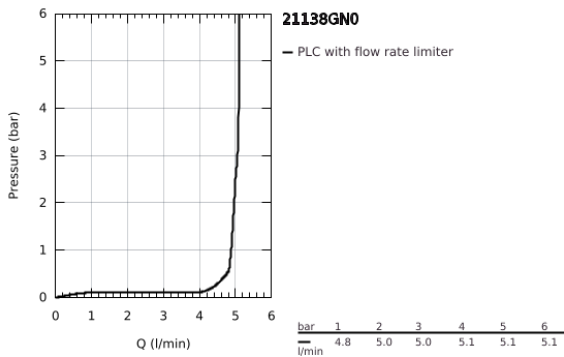

**21 138 GN0 ATRIO PRIVATE COLLECTION SINGLE-HOLE BASIN MIXER 1/2" L-SIZE**

**PRODUCT DESCRIPTION**

- Colour: brushed cool sunrise
- ceramic headparts 1/2", 90°
- GROHE LongLife finish
- GROHE EcoJoy - less water, perfect flow
- maximum flow rate (at 3 bar): 5 l/min
- rapid installation system
- swivel tubular spout with mousseur and stop limiter
- adjustable swivel area 0° / 150° / 360°
- Push-open waste set 1 1/4"
- flexible connection hoses
- knobs with metal inlay
- can be combined with 48 456 000 or 48 457 000

### SPARE PARTS, May 2018 – now

- 1: Outlet (Spare part-nr. 101280GN00)
- 1.1: Flow straightener (Spare part-nr. 48408000)
- 1.2: Safety ring (Spare part-nr. 4826600M)
- 1.3: Sealing washer (Spare part-nr. 0128500M)
- 2: Ceramic headpart, 1/2" (Spare part-nr. 45882000)
- 2.1: O-ring Ø18,2 x Ø1,7 (Spare part-nr. 0392400M)
- 3: Ceramic headpart, 1/2" (Spare part-nr. 45883000)
- 3.1: O-ring Ø18,2 x Ø1,7 (Spare part-nr. 0392400M)
- 4: Handle adaptor (Spare part-nr. 1012789990)
- 5: Decorative ring (Spare part-nr. 101279GN00)
- 6: Handle (Spare part-nr. 101276GN00)
- 6.1: Cap (Spare part-nr. 101277GN00)
- 7: Waste set with push-open plug (Spare part-nr. 65807GN0)
- 8: Inlays made from White Attica Caesarstone material (Spare part-nr. 48456000)\*
- 9: Inlays made from Vanilla Noir Caesarstone material (Spare part-nr. 48457000)\*
- \* Optional accessories