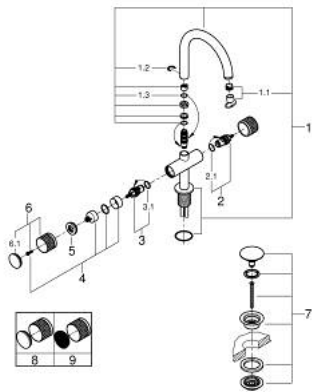

**21 138 GN0 ATRIO PRIVATE COLLECTION SINGLE-HOLE BASIN MIXER 1/2" L-SIZE**

**PRODUCT DESCRIPTION**

- Colour: brushed cool sunrise
- ceramic headparts 1/2", 90°
- GROHE LongLife finish
- GROHE EcoJoy - less water, perfect flow
- maximum flow rate (at 3 bar): 5 l/min
- rapid installation system
- swivel tubular spout with mousseur and stop limiter
- adjustable swivel area 0° / 150° / 360°
- Push-open waste set 1 1/4"
- flexible connection hoses
- knobs with metal inlay
- can be combined with 48 456 000 or 48 457 000

## 21 138 GN0 ATRIO PRIVATE COLLECTION SINGLE-HOLE BASIN MIXER 1/2" L-SIZE

### SPARE PARTS, May 2018 – now

- 1: Outlet (Spare part-nr. 101280GN00)
- 1.1: Flow straightener (Spare part-nr. 48408000)
- 1.2: Safety ring (Spare part-nr. 4826600M)
- 1.3: Sealing washer (Spare part-nr. 0128500M)
- 2: Ceramic headpart, 1/2" (Spare part-nr. 45882000)
- 2.1: O-ring Ø18,2 x Ø1,7 (Spare part-nr. 0392400M)
- 3: Ceramic headpart, 1/2" (Spare part-nr. 45883000)
- 3.1: O-ring Ø18,2 x Ø1,7 (Spare part-nr. 0392400M)
- 4: Handle adaptor (Spare part-nr. 1012789990)
- 5: Decorative ring (Spare part-nr. 101279GN00)
- 6: Handle (Spare part-nr. 101276GN00)
- 6.1: Cap (Spare part-nr. 101277GN00)
- 7: Waste set with push-open plug (Spare part-nr. 65807GN0)
- 8: Inlays made from White Attica Caesarstone material (Spare part-nr. 48456000)\*
- 9: Inlays made from Vanilla Noir Caesarstone material (Spare part-nr. 48457000)\*
- \* Optional accessories