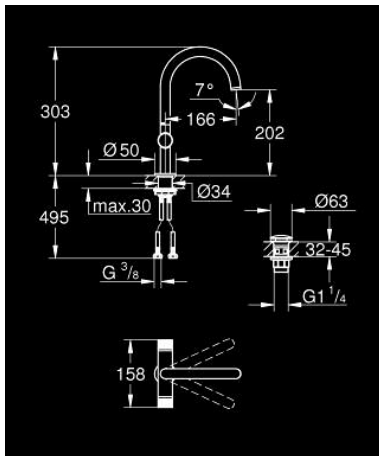

**21 138 GN0 ATRIO PRIVATE COLLECTION SINGLE-HOLE BASIN MIXER 1/2" L-SIZE**

**PRODUCT DESCRIPTION**

- Colour: brushed cool sunrise
- ceramic headparts 1/2", 90°
- GROHE LongLife finish
- GROHE EcoJoy - less water, perfect flow
- maximum flow rate (at 3 bar): 5 l/min
- rapid installation system
- swivel tubular spout with mousseur and stop limiter
- adjustable swivel area 0° / 150° / 360°
- Push-open waste set 1 1/4"
- flexible connection hoses
- knobs with metal inlay
- can be combined with 48 456 000 or 48 457 000

## 21 138 GN0 ATRIO PRIVATE COLLECTION SINGLE-HOLE BASIN MIXER 1/2" L-SIZE

### SPARE PARTS, May 2018 – now

- 1: Outlet (Spare part-nr. 101280GN00)
- 1.1: Flow straightener (Spare part-nr. 48408000)
- 1.2: Safety ring (Spare part-nr. 4826600M)
- 1.3: Sealing washer (Spare part-nr. 0128500M)
- 2: Ceramic headpart, 1/2" (Spare part-nr. 45882000)
- 2.1: O-ring Ø18,2 x Ø1,7 (Spare part-nr. 0392400M)
- 3: Ceramic headpart, 1/2" (Spare part-nr. 45883000)
- 3.1: O-ring Ø18,2 x Ø1,7 (Spare part-nr. 0392400M)
- 4: Handle adaptor (Spare part-nr. 1012789990)
- 5: Decorative ring (Spare part-nr. 101279GN00)
- 6: Handle (Spare part-nr. 101276GN00)
- 6.1: Cap (Spare part-nr. 101277GN00)
- 7: Waste set with push-open plug (Spare part-nr. 65807GN0)
- 8: Inlays made from White Attica Caesarstone material (Spare part-nr. 48456000)\*
- 9: Inlays made from Vanilla Noir Caesarstone material (Spare part-nr. 48457000)\*
- \* Optional accessories