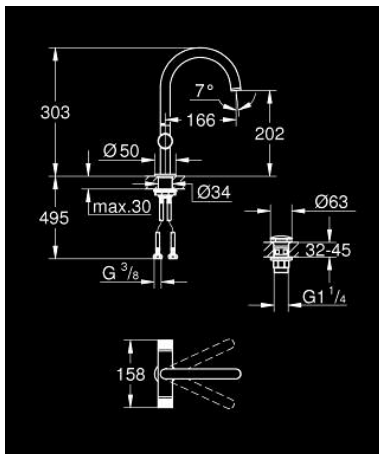

## 21 138 GL0 ATRIO PRIVATE COLLECTION SINGLE-HOLE BASIN MIXER 1/2" L-SIZE

### PRODUCT DESCRIPTION

- Colour: cool sunrise
- ceramic headparts 1/2", 90°
- GROHE LongLife finish
- GROHE EcoJoy - less water, perfect flow
- maximum flow rate (at 3 bar): 5 l/min
- rapid installation system
- swivel tubular spout with mousseur and stop limiter
- adjustable swivel area 0° / 150° / 360°
- Push-open waste set 1 1/4"
- flexible connection hoses
- knobs with metal inlay
- can be combined with 48 456 000 or 48 457 000

### SPARE PARTS, May 2018 – now

- 1: Outlet (Spare part-nr. 101280GL00)
  - 1.1: Flow straightener (Spare part-nr. 48408000)
  - 1.2: Safety ring (Spare part-nr. 4826600M)
  - 1.3: Sealing washer (Spare part-nr. 0128500M)
  - 2: Ceramic headpart, 1/2" (Spare part-nr. 45882000)
  - 2.1: O-ring Ø18,2 x Ø1,7 (Spare part-nr. 0392400M)
  - 3: Ceramic headpart, 1/2" (Spare part-nr. 45883000)
  - 3.1: O-ring Ø18,2 x Ø1,7 (Spare part-nr. 0392400M)
  - 4: Handle adaptor (Spare part-nr. 1012789990)
  - 5: Decorative ring (Spare part-nr. 101279GL00)
  - 6: Handle (Spare part-nr. 101276GL00)
  - 6.1: Cap (Spare part-nr. 101277GL00)
  - 7: Waste set with push-open plug (Spare part-nr. 65807GL0)
  - 8: Inlays made from White Attica Caesarstone material (Spare part-nr. 4845600)\*
  - 9: Inlays made from Vanilla Noir Caesarstone material (Spare part-nr. 4845700)\*
- \* Optional accessories