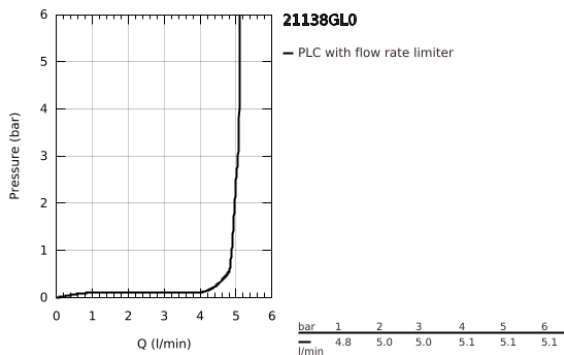

## 21 138 GL0 ATRIO PRIVATE COLLECTION SINGLE-HOLE BASIN MIXER 1/2" L-SIZE

### PRODUCT DESCRIPTION

- Colour: cool sunrise
- ceramic headparts 1/2", 90°
- GROHE LongLife finish
- GROHE EcoJoy - less water, perfect flow
- maximum flow rate (at 3 bar): 5 l/min
- rapid installation system
- swivel tubular spout with mousseur and stop limiter
- adjustable swivel area 0° / 150° / 360°
- Push-open waste set 1 1/4"
- flexible connection hoses
- knobs with metal inlay
- can be combined with 48 456 000 or 48 457 000

### SPARE PARTS, May 2018 – now

- 1: Outlet (Spare part-nr. 101280GL00)
  - 1.1: Flow straightener (Spare part-nr. 48408000)
  - 1.2: Safety ring (Spare part-nr. 4826600M)
  - 1.3: Sealing washer (Spare part-nr. 0128500M)
  - 2: Ceramic headpart, 1/2" (Spare part-nr. 45882000)
  - 2.1: O-ring Ø18,2 x Ø1,7 (Spare part-nr. 0392400M)
  - 3: Ceramic headpart, 1/2" (Spare part-nr. 45883000)
  - 3.1: O-ring Ø18,2 x Ø1,7 (Spare part-nr. 0392400M)
  - 4: Handle adaptor (Spare part-nr. 1012789990)
  - 5: Decorative ring (Spare part-nr. 101279GL00)
  - 6: Handle (Spare part-nr. 101276GL00)
  - 6.1: Cap (Spare part-nr. 101277GL00)
  - 7: Waste set with push-open plug (Spare part-nr. 65807GL0)
  - 8: Inlays made from White Attica Caesarstone material (Spare part-nr. 4845600)\*
  - 9: Inlays made from Vanilla Noir Caesarstone material (Spare part-nr. 4845700)\*
- \* Optional accessories