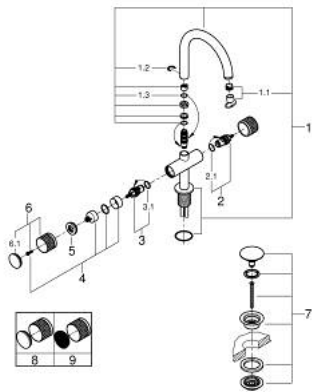

## 21 138 GL0 ATRIO PRIVATE COLLECTION SINGLE-HOLE BASIN MIXER 1/2" L-SIZE

### PRODUCT DESCRIPTION

- Colour: cool sunrise
- ceramic headparts 1/2", 90°
- GROHE LongLife finish
- GROHE EcoJoy - less water, perfect flow
- maximum flow rate (at 3 bar): 5 l/min
- rapid installation system
- swivel tubular spout with mousseur and stop limiter
- adjustable swivel area 0° / 150° / 360°
- Push-open waste set 1 1/4"
- flexible connection hoses
- knobs with metal inlay
- can be combined with 48 456 000 or 48 457 000

### SPARE PARTS, May 2018 – now

- 1: Outlet (Spare part-nr. 101280GL00)
  - 1.1: Flow straightener (Spare part-nr. 48408000)
  - 1.2: Safety ring (Spare part-nr. 4826600M)
  - 1.3: Sealing washer (Spare part-nr. 0128500M)
  - 2: Ceramic headpart, 1/2" (Spare part-nr. 45882000)
  - 2.1: O-ring Ø18,2 x Ø1,7 (Spare part-nr. 0392400M)
  - 3: Ceramic headpart, 1/2" (Spare part-nr. 45883000)
  - 3.1: O-ring Ø18,2 x Ø1,7 (Spare part-nr. 0392400M)
  - 4: Handle adaptor (Spare part-nr. 1012789990)
  - 5: Decorative ring (Spare part-nr. 101279GL00)
  - 6: Handle (Spare part-nr. 101276GL00)
  - 6.1: Cap (Spare part-nr. 101277GL00)
  - 7: Waste set with push-open plug (Spare part-nr. 65807GL0)
  - 8: Inlays made from White Attica Caesarstone material (Spare part-nr. 4845600)\*
  - 9: Inlays made from Vanilla Noir Caesarstone material (Spare part-nr. 4845700)\*
- \* Optional accessories