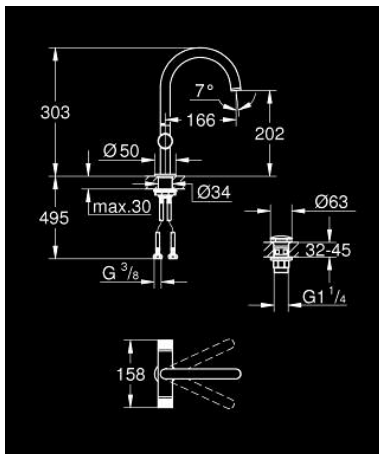

21 138 DA0 **ATRIO PRIVATE COLLECTION SINGLE-HOLE BASIN MIXER 1/2" L-SIZE**

PRODUCT DESCRIPTION

- Colour: warm sunset
- ceramic headparts 1/2", 90°
- GROHE LongLife finish
- GROHE EcoJoy - less water, perfect flow
- maximum flow rate (at 3 bar): 5 l/min
- rapid installation system
- swivel tubular spout with mousseur and stop limiter
- adjustable swivel area 0° / 150° / 360°
- Push-open waste set 1 1/4"
- flexible connection hoses
- knobs with metal inlay
- can be combined with 48 456 000 or 48 457 000

21 138 DA0 ATRIO PRIVATE COLLECTION SINGLE-HOLE BASIN MIXER 1/2" L-SIZE

SPARE PARTS, May 2018 – now

- 1: Outlet (Spare part-nr. 101280DA00)
- 1.1: Flow straightener (Spare part-nr. 48408000)
- 1.2: Safety ring (Spare part-nr. 4826600M)
- 1.3: Sealing washer (Spare part-nr. 0128500M)
- 2: Ceramic headpart, 1/2" (Spare part-nr. 45882000)
- 2.1: O-ring Ø18,2 x Ø1,7 (Spare part-nr. 0392400M)
- 3: Ceramic headpart, 1/2" (Spare part-nr. 45883000)
- 3.1: O-ring Ø18,2 x Ø1,7 (Spare part-nr. 0392400M)
- 4: Handle adaptor (Spare part-nr. 1012789990)
- 5: Decorative ring (Spare part-nr. 101279DA00)
- 6: Handle (Spare part-nr. 101276DA00)
- 6.1: Cap (Spare part-nr. 101277DA00)
- 7: Waste set with push-open plug (Spare part-nr. 65807DA0)
- 8: Inlays made from White Attica Caesarstone material (Spare part-nr. 48456000)
- 9: Inlays made from Vanilla Noir Caesarstone material (Spare part-nr. 48457000)