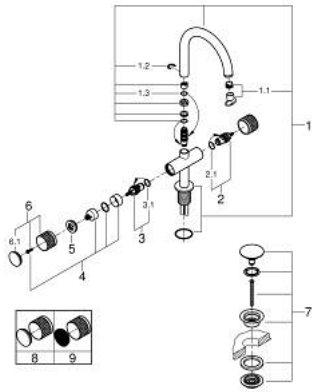

21 138 DA0 **ATRIO PRIVATE COLLECTION SINGLE-HOLE BASIN MIXER 1/2" L-SIZE**

PRODUCT DESCRIPTION

- Colour: warm sunset
- ceramic headparts 1/2", 90°
- GROHE LongLife finish
- GROHE EcoJoy - less water, perfect flow
- maximum flow rate (at 3 bar): 5 l/min
- rapid installation system
- swivel tubular spout with mousseur and stop limiter
- adjustable swivel area 0° / 150° / 360°
- Push-open waste set 1 1/4"
- flexible connection hoses
- knobs with metal inlay
- can be combined with 48 456 000 or 48 457 000

21 138 DA0 ATRIO PRIVATE COLLECTION SINGLE-HOLE BASIN MIXER 1/2" L-SIZE

SPARE PARTS, May 2018 – now

- 1: Outlet (Spare part-nr. 101280DA00)
- 1.1: Flow straightener (Spare part-nr. 48408000)
- 1.2: Safety ring (Spare part-nr. 4826600M)
- 1.3: Sealing washer (Spare part-nr. 0128500M)
- 2: Ceramic headpart, 1/2" (Spare part-nr. 45882000)
- 2.1: O-ring Ø18,2 x Ø1,7 (Spare part-nr. 0392400M)
- 3: Ceramic headpart, 1/2" (Spare part-nr. 45883000)
- 3.1: O-ring Ø18,2 x Ø1,7 (Spare part-nr. 0392400M)
- 4: Handle adaptor (Spare part-nr. 1012789990)
- 5: Decorative ring (Spare part-nr. 101279DA00)
- 6: Handle (Spare part-nr. 101276DA00)
- 6.1: Cap (Spare part-nr. 101277DA00)
- 7: Waste set with push-open plug (Spare part-nr. 65807DA0)
- 8: Inlays made from White Attica Caesarstone material (Spare part-nr. 48456000)
- 9: Inlays made from Vanilla Noir Caesarstone material (Spare part-nr. 48457000)