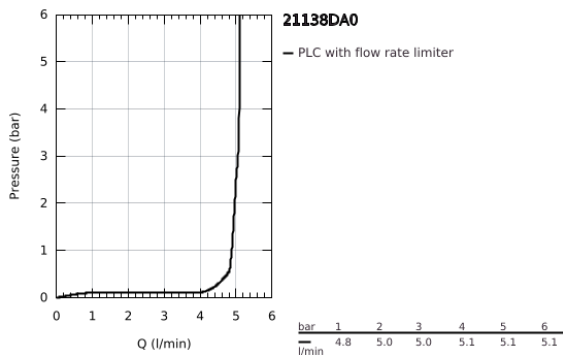

21 138 DA0 **ATRIO PRIVATE COLLECTION SINGLE-HOLE BASIN MIXER 1/2" L-SIZE**

PRODUCT DESCRIPTION

- Colour: warm sunset
- ceramic headparts 1/2", 90°
- GROHE LongLife finish
- GROHE EcoJoy - less water, perfect flow
- maximum flow rate (at 3 bar): 5 l/min
- rapid installation system
- swivel tubular spout with mousseur and stop limiter
- adjustable swivel area 0° / 150° / 360°
- Push-open waste set 1 1/4"
- flexible connection hoses
- knobs with metal inlay
- can be combined with 48 456 000 or 48 457 000

21 138 DA0 ATRIO PRIVATE COLLECTION SINGLE-HOLE BASIN MIXER 1/2" L-SIZE

SPARE PARTS, May 2018 – now

- 1: Outlet (Spare part-nr. 101280DA00)
- 1.1: Flow straightener (Spare part-nr. 48408000)
- 1.2: Safety ring (Spare part-nr. 4826600M)
- 1.3: Sealing washer (Spare part-nr. 0128500M)
- 2: Ceramic headpart, 1/2" (Spare part-nr. 45882000)
- 2.1: O-ring Ø18,2 x Ø1,7 (Spare part-nr. 0392400M)
- 3: Ceramic headpart, 1/2" (Spare part-nr. 45883000)
- 3.1: O-ring Ø18,2 x Ø1,7 (Spare part-nr. 0392400M)
- 4: Handle adaptor (Spare part-nr. 1012789990)
- 5: Decorative ring (Spare part-nr. 101279DA00)
- 6: Handle (Spare part-nr. 101276DA00)
- 6.1: Cap (Spare part-nr. 101277DA00)
- 7: Waste set with push-open plug (Spare part-nr. 65807DA0)
- 8: Inlays made from White Attica Caesarstone material (Spare part-nr. 48456000)
- 9: Inlays made from Vanilla Noir Caesarstone material (Spare part-nr. 48457000)