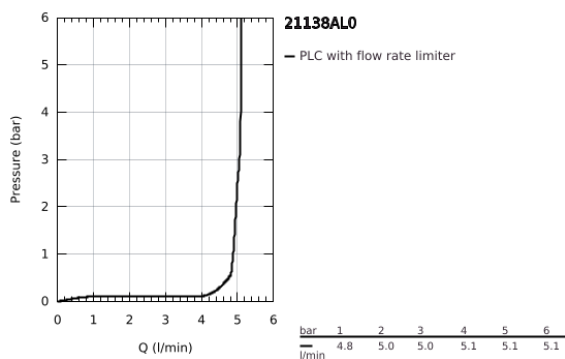

## 21 138 AL0 ATRIO PRIVATE COLLECTION SINGLE-HOLE BASIN MIXER 1/2" L-SIZE

### PRODUCT DESCRIPTION

- Colour: brushed hard graphite
- ceramic headparts 1/2", 90°
- GROHE LongLife finish
- GROHE EcoJoy - less water, perfect flow
- maximum flow rate (at 3 bar): 5 l/min
- rapid installation system
- swivel tubular spout with mousseur and stop limiter
- adjustable swivel area 0° / 150° / 360°
- Push-open waste set 1 1/4"
- flexible connection hoses
- knobs with metal inlay
- can be combined with 48 456 000 or 48 457 000

### SPARE PARTS, May 2018 – now

- 1: Outlet (Spare part-nr. 101280AL00)
  - 1.1: Flow straightener (Spare part-nr. 48408000)
  - 1.2: Safety ring (Spare part-nr. 4826600M)
  - 1.3: Sealing washer (Spare part-nr. 0128500M)
  - 2: Ceramic headpart, 1/2" (Spare part-nr. 45882000)
  - 2.1: O-ring Ø18,2 x Ø1,7 (Spare part-nr. 0392400M)
  - 3: Ceramic headpart, 1/2" (Spare part-nr. 45883000)
  - 3.1: O-ring Ø18,2 x Ø1,7 (Spare part-nr. 0392400M)
  - 4: Handle adaptor (Spare part-nr. 1012789990)
  - 5: Decorative ring (Spare part-nr. 101279AL00)
  - 6: Handle (Spare part-nr. 101276AL00)
  - 6.1: Cap (Spare part-nr. 101277AL00)
  - 7: Waste set with push-open plug (Spare part-nr. 65807AL0)
  - 8: Inlays made from White Attica Caesarstone material (Spare part-nr. 48456000)\*
  - 9: Inlays made from Vanilla Noir Caesarstone material (Spare part-nr. 48457000)\*
- \* Optional accessories