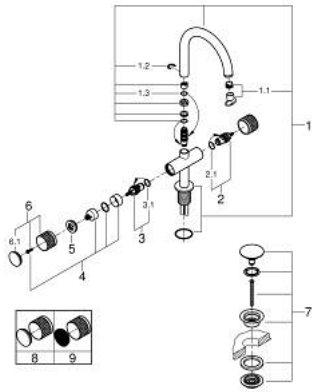

## 21 138 AL0 ATRIO PRIVATE COLLECTION SINGLE-HOLE BASIN MIXER 1/2" L-SIZE

### PRODUCT DESCRIPTION

- Colour: brushed hard graphite
- ceramic headparts 1/2", 90°
- GROHE LongLife finish
- GROHE EcoJoy - less water, perfect flow
- maximum flow rate (at 3 bar): 5 l/min
- rapid installation system
- swivel tubular spout with mousseur and stop limiter
- adjustable swivel area 0° / 150° / 360°
- Push-open waste set 1 1/4"
- flexible connection hoses
- knobs with metal inlay
- can be combined with 48 456 000 or 48 457 000

### SPARE PARTS, May 2018 – now

- 1: Outlet (Spare part-nr. 101280AL00)
  - 1.1: Flow straightener (Spare part-nr. 48408000)
  - 1.2: Safety ring (Spare part-nr. 4826600M)
  - 1.3: Sealing washer (Spare part-nr. 0128500M)
  - 2: Ceramic headpart, 1/2" (Spare part-nr. 45882000)
  - 2.1: O-ring Ø18,2 x Ø1,7 (Spare part-nr. 0392400M)
  - 3: Ceramic headpart, 1/2" (Spare part-nr. 45883000)
  - 3.1: O-ring Ø18,2 x Ø1,7 (Spare part-nr. 0392400M)
  - 4: Handle adaptor (Spare part-nr. 1012789990)
  - 5: Decorative ring (Spare part-nr. 101279AL00)
  - 6: Handle (Spare part-nr. 101276AL00)
  - 6.1: Cap (Spare part-nr. 101277AL00)
  - 7: Waste set with push-open plug (Spare part-nr. 65807AL0)
  - 8: Inlays made from White Attica Caesarstone material (Spare part-nr. 48456000)\*
  - 9: Inlays made from Vanilla Noir Caesarstone material (Spare part-nr. 48457000)\*
- \* Optional accessories