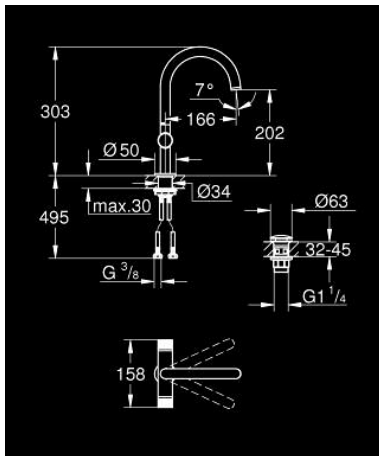

## 21 138 AL0 ATRIO PRIVATE COLLECTION SINGLE-HOLE BASIN MIXER 1/2" L-SIZE

### PRODUCT DESCRIPTION

- Colour: brushed hard graphite
- ceramic headparts 1/2", 90°
- GROHE LongLife finish
- GROHE EcoJoy - less water, perfect flow
- maximum flow rate (at 3 bar): 5 l/min
- rapid installation system
- swivel tubular spout with mousseur and stop limiter
- adjustable swivel area 0° / 150° / 360°
- Push-open waste set 1 1/4"
- flexible connection hoses
- knobs with metal inlay
- can be combined with 48 456 000 or 48 457 000

### SPARE PARTS, May 2018 – now

- 1: Outlet (Spare part-nr. 101280AL00)
  - 1.1: Flow straightener (Spare part-nr. 48408000)
  - 1.2: Safety ring (Spare part-nr. 4826600M)
  - 1.3: Sealing washer (Spare part-nr. 0128500M)
  - 2: Ceramic headpart, 1/2" (Spare part-nr. 45882000)
  - 2.1: O-ring Ø18,2 x Ø1,7 (Spare part-nr. 0392400M)
  - 3: Ceramic headpart, 1/2" (Spare part-nr. 45883000)
  - 3.1: O-ring Ø18,2 x Ø1,7 (Spare part-nr. 0392400M)
  - 4: Handle adaptor (Spare part-nr. 1012789990)
  - 5: Decorative ring (Spare part-nr. 101279AL00)
  - 6: Handle (Spare part-nr. 101276AL00)
  - 6.1: Cap (Spare part-nr. 101277AL00)
  - 7: Waste set with push-open plug (Spare part-nr. 65807AL0)
  - 8: Inlays made from White Attica Caesarstone material (Spare part-nr. 48456000)\*
  - 9: Inlays made from Vanilla Noir Caesarstone material (Spare part-nr. 48457000)\*
- \* Optional accessories