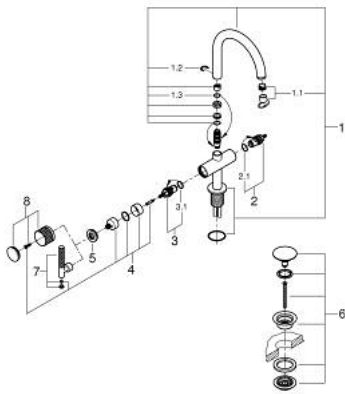

## 21 134 GL0 ATRIO PRIVATE COLLECTION SINGLE-HOLE BASIN MIXER 1/2" L-SIZE

### PRODUCT DESCRIPTION

- Colour: cool sunrise
- ceramic headparts 1/2", 90°
- GROHE LongLife finish
- GROHE EcoJoy - less water, perfect flow
- maximum flow rate (at 3 bar): 5 l/min
- rapid installation system
- swivel tubular spout with mousseur and stop limiter
- adjustable swivel area 0° / 150° / 360°
- Push-open waste set 1 1/4"
- flexible connection hoses
- for stick handles
- to be combined with stick sets 48 458, 48 459 or 48 646, please order separately

### SPARE PARTS, May 2018 – now

- 1: Outlet (Spare part-nr. 101280GL00)
- 1.1: Flow straightener (Spare part-nr. 48408000)
- 1.2: Safety ring (Spare part-nr. 4826600M)
- 1.3: Sealing washer (Spare part-nr. 0128500M)
- 2: Ceramic headpart, 1/2" (Spare part-nr. 45882000)
- 2.1: O-ring Ø18,2 x Ø1,7 (Spare part-nr. 0392400M)
- 3: Ceramic headpart, 1/2" (Spare part-nr. 45883000)
- 3.1: O-ring Ø18,2 x Ø1,7 (Spare part-nr. 0392400M)
- 4: Handle adaptor (Spare part-nr. 1012789990)
- 5: Decorative ring (Spare part-nr. 101279GL00)
- 6: Waste set with push-open plug (Spare part-nr. 65807GL0)
- 7: Knurled sticks (Spare part-nr. 48646GL0)\*
- 8: Handle (Spare part-nr. 101276GL00)\*