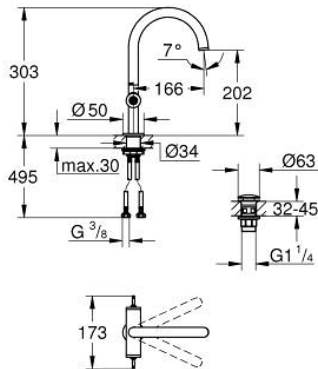

## 21 134 GL0 ATRIO PRIVATE COLLECTION SINGLE-HOLE BASIN MIXER 1/2" L-SIZE

### PRODUCT DESCRIPTION

- Colour: cool sunrise
- ceramic headparts 1/2", 90°
- GROHE LongLife finish
- GROHE EcoJoy - less water, perfect flow
- maximum flow rate (at 3 bar): 5 l/min
- rapid installation system
- swivel tubular spout with mousseur and stop limiter
- adjustable swivel area 0° / 150° / 360°
- Push-open waste set 1 1/4"
- flexible connection hoses
- for stick handles
- to be combined with stick sets 48 458, 48 459 or 48 646, please order separately

### SPARE PARTS, May 2018 – now

- 1: Outlet (Spare part-nr. 101280GL00)
- 1.1: Flow straightener (Spare part-nr. 48408000)
- 1.2: Safety ring (Spare part-nr. 4826600M)
- 1.3: Sealing washer (Spare part-nr. 0128500M)
- 2: Ceramic headpart, 1/2" (Spare part-nr. 45882000)
- 2.1: O-ring Ø18,2 x Ø1,7 (Spare part-nr. 0392400M)
- 3: Ceramic headpart, 1/2" (Spare part-nr. 45883000)
- 3.1: O-ring Ø18,2 x Ø1,7 (Spare part-nr. 0392400M)
- 4: Handle adaptor (Spare part-nr. 1012789990)
- 5: Decorative ring (Spare part-nr. 101279GL00)
- 6: Waste set with push-open plug (Spare part-nr. 65807GL0)
- 7: Knurled sticks (Spare part-nr. 48646GL0)\*
- 8: Handle (Spare part-nr. 101276GL00)\*