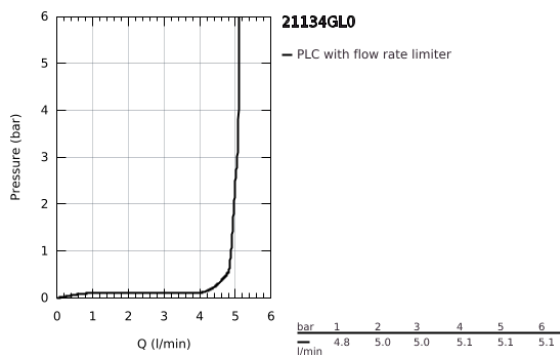

## 21 134 GL0 ATRIO PRIVATE COLLECTION SINGLE-HOLE BASIN MIXER 1/2" L-SIZE

### PRODUCT DESCRIPTION

- Colour: cool sunrise
- ceramic headparts 1/2", 90°
- GROHE LongLife finish
- GROHE EcoJoy - less water, perfect flow
- maximum flow rate (at 3 bar): 5 l/min
- rapid installation system
- swivel tubular spout with mousseur and stop limiter
- adjustable swivel area 0° / 150° / 360°
- Push-open waste set 1 1/4"
- flexible connection hoses
- for stick handles
- to be combined with stick sets 48 458, 48 459 or 48 646, please order separately